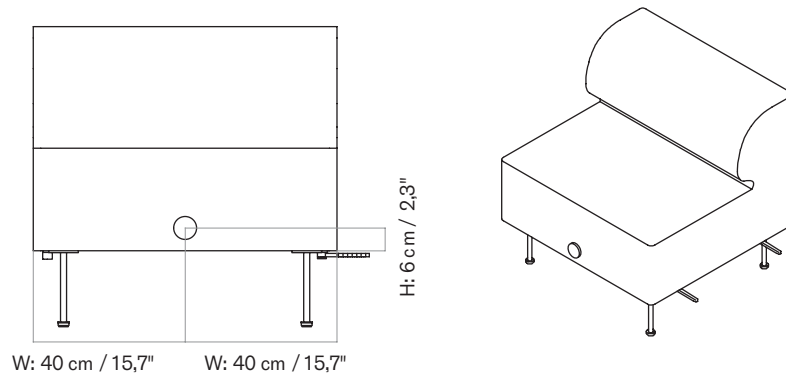

80

EAVE DINING
POWER OUTLET

165

200 Right Position

200 Left Position

EAVE DINING
POWER OUTLET

280 Right Position

280 Left Position