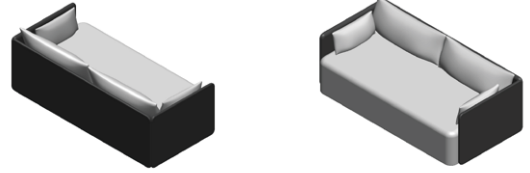

NOTE

When two textiles are selected, the price will be calculated according to the fabric from the highest price category.

CORE

OFFSET SOFA
POWER OUTLET

Left Position

Right Position

ADD ON COST

VARIANT

EXCL. VAT EUR

Power Outlet for Offset Sofa, one piece

213,39

OFFSET SOFA SPLIT UPHOLSTERY

1 Seater

2 Seater

3 Seater

ADD ON COST