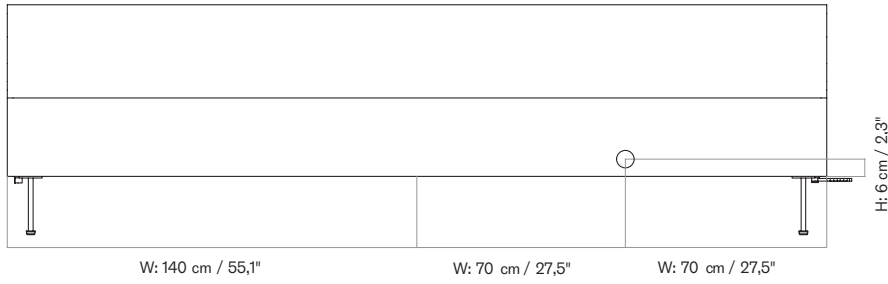

80

EAVE DINING
POWER OUTLET

165

200 Right Position

200 Left Position

EAVE DINING
POWER OUTLET

280 Right Position

280 Left Position