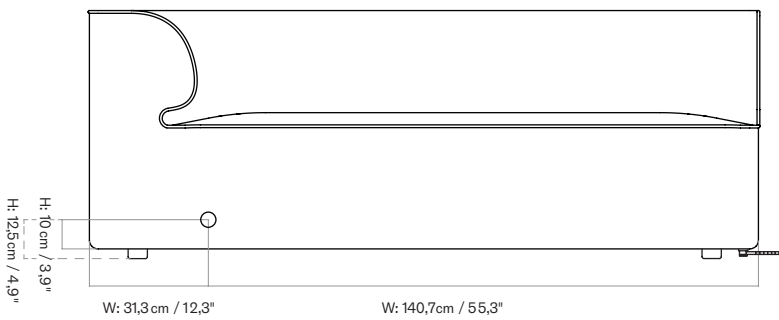

Eave 86 Open End Right — Option 2

EAVE MODULAR SOFA
POWER OUTLET

Corner 144 Left

Corner 192 Left

EAVE MODULAR SOFA
POWER OUTLET

Corner 144 Left

Corner 192 Left

EAVE MODULAR SOFA
POWER OUTLET