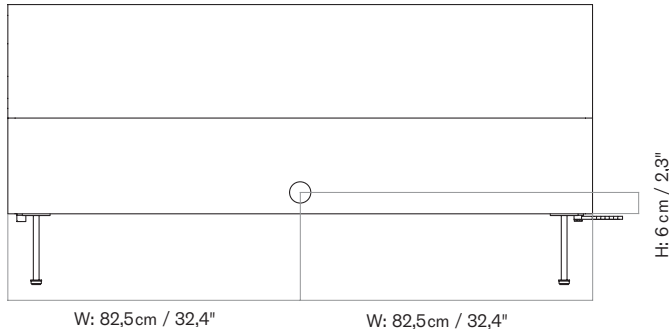

ADD ON COST

VARIANT

EXCL. VAT EUR

Power Outlet for Eave Dining Sofa, one piece

213,39

EAVE DINING
POWER OUTLET

Corner Left

Corner Right

80

EAVE DINING
POWER OUTLET

165

200 Right Position

200 Left Position

EAVE DINING
POWER OUTLET

280 Right Position

280 Left Position