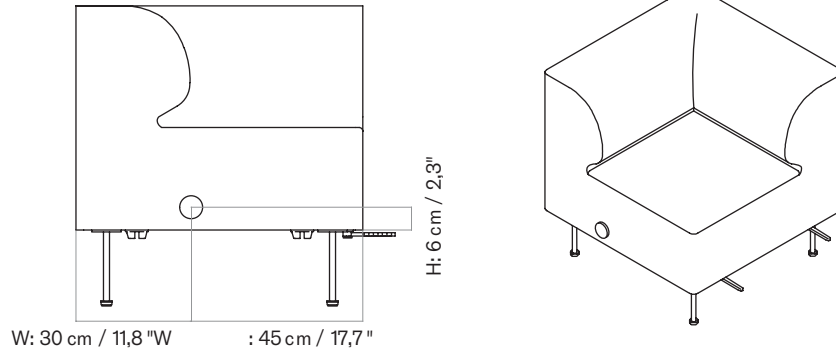

ADD ON COST

VARIANT

EXCL. VAT EUR

Power Outlet for Eave Dining Sofa, one piece

213,39

EAVE DINING
POWER OUTLET

Corner Left

Corner Right

80

EAVE DINING
POWER OUTLET

165

200 Right Position

200 Left Position

EAVE DINING
POWER OUTLET

280 Right Position

280 Left Position