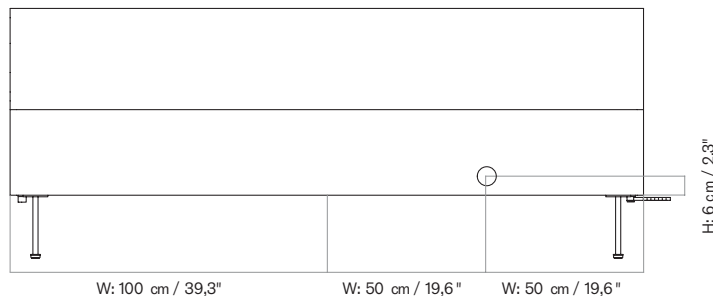

80

EAVE DINING
POWER OUTLET

165

200 Right Position

200 Left Position

EAVE DINING
POWER OUTLET

280 Right Position

280 Left Position