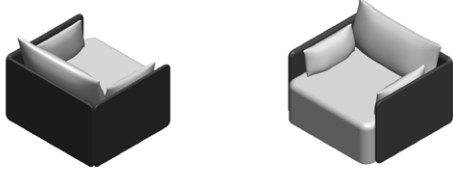

OFFSET SOFA SPLIT UPHOLSTERY

---

1 Seater