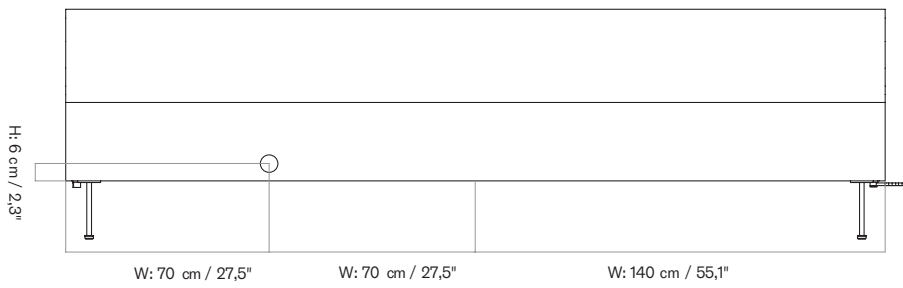

80

EAVE DINING
POWER OUTLET

165

200 Right Position

200 Left Position

EAVE DINING
POWER OUTLET

280 Right Position

280 Left Position