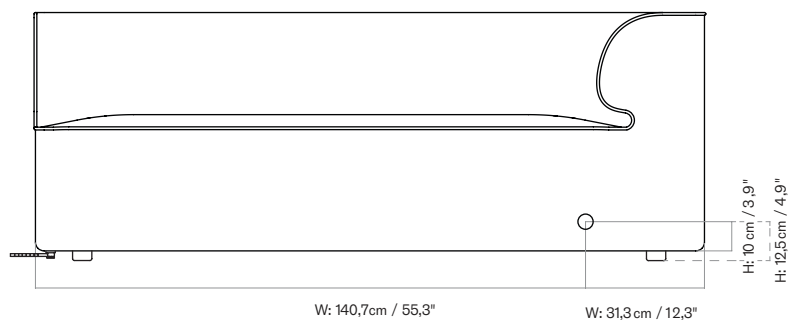

Eave 86 Open End Right — Option 2

EAVE MODULAR SOFA
POWER OUTLET

Corner 144 Left

Corner 192 Left

EAVE MODULAR SOFA
POWER OUTLET

Corner 144 Left

Corner 192 Left

EAVE MODULAR SOFA
POWER OUTLET