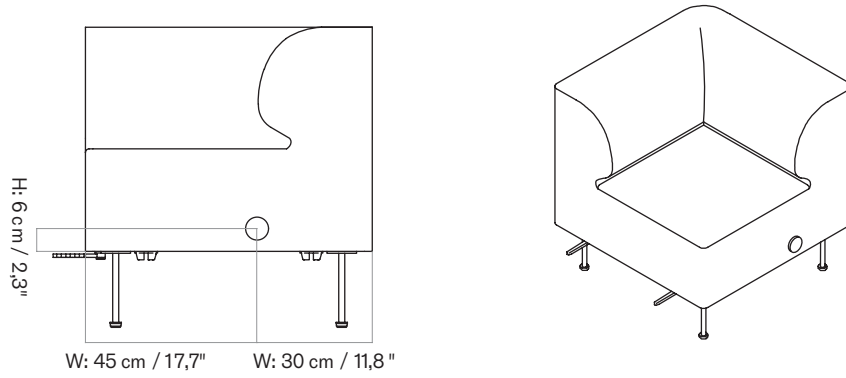

ADD ON COST

VARIANT

EXCL. VAT EUR

Power Outlet for Eave Dining Sofa, one piece

213,39

EAVE DINING
POWER OUTLET

Corner Left

Corner Right

80

EAVE DINING
POWER OUTLET

165

200 Right Position

200 Left Position

EAVE DINING
POWER OUTLET

280 Right Position

280 Left Position