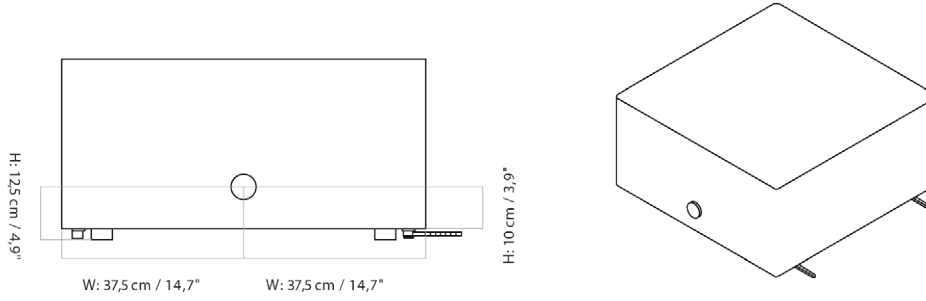

EAVE MODULAR SOFA
POWER OUTLET

Eave 75 Pouf