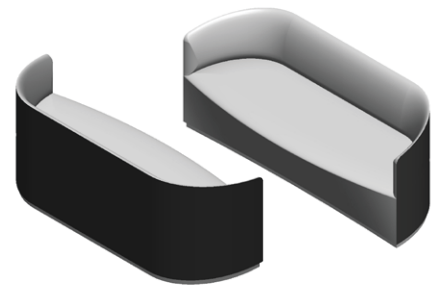

Sofa

ADD ON COST

VARIANT	QUANTITY	EXCL. VAT EUR
SPLIT UPHOLSTERY CHAIRS	Textile Upholstery PC0	37,66
	Textile Upholstery PC1	58,58
	Textile Upholstery PC2	75,31
	Textile Upholstery PC3	100,42
	Textile Upholstery PC4	112,97
SPLIT UPHOLSTERY SOFAS	Textile Upholstery PC0	79,50
	Textile Upholstery PC1	117,15
	Textile Upholstery PC2	154,81
	Textile Upholstery PC3	200,84
	Textile Upholstery PC4	230,13

NOTE

When two textiles are selected, the price will be calculated according to the fabric from the highest price category.