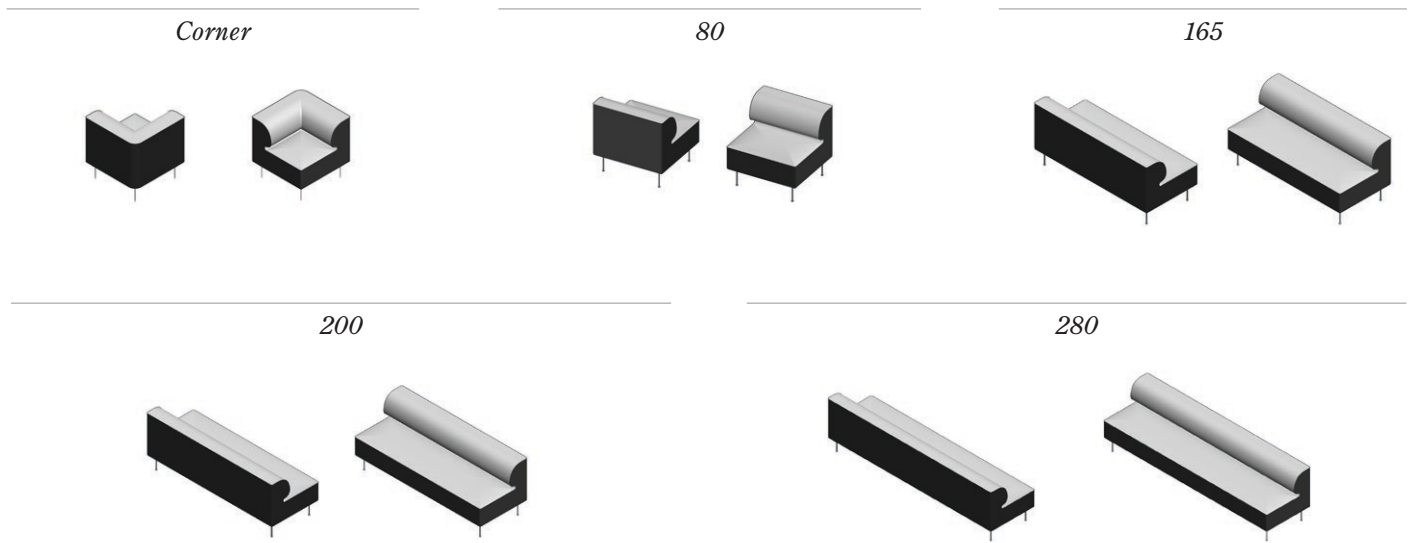

EAVE DINING SPLIT UPHOLSTERY

ADD ON COST

VARIANT	QUANTITY	EXCL. VAT EUR
SPLIT UPHOLSTERY	Textile Upholstery PC0	79,50
	Textile Upholstery PC1	117,15
	Textile Upholstery PC2	154,81
	Textile Upholstery PC3	200,84
	Textile Upholstery PC4	230,13

NOTE

When two textiles are selected, the price will be calculated according to the fabric from the highest price category.