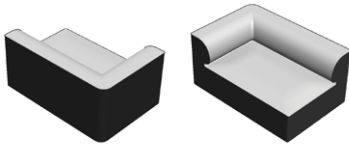

Chaise Lounge Left - Option 1

Chaise Lounge Left - Option 2

EAVE MODULAR SOFA
POWER OUTLET

Chaise Lounge Right - Option 1

Chaise Lounge Right - Option 2

EAVE MODULAR SOFA SPLIT UPHOLSTERY

Pouf*Corner**Open Section**Corner 144**Chaise Lounge**Open End**Corner 192*

ADD ON COST

VARIANT	QUANTITY	EXCL. VAT EUR
SPLIT UPHOLSTERY	Textile Upholstery PC0	79,50
	Textile Upholstery PC1	117,15
	Textile Upholstery PC2	154,81
	Textile Upholstery PC3	200,84
	Textile Upholstery PC4	230,13

NOTE

When two textiles are selected, the price will be calculated according to the fabric from the highest price category.

EAVE DINING PLATEAU

ADD ON COST

FINISH	VARIANT	EXCL. VAT EUR
BLACK PAINTED MDF	Plateau Corner	87,87
	Plateau 80	112,97
	Plateau 165	196,65
	Plateau 200	221,76
	Plateau 280	309,62
OAK VENNER	Plateau Corner	104,60
	Plateau 80	133,89
	Plateau 165	196,65
	Plateau 200	259,41
	Plateau 280	351,46
DARK STAINED VENEER	Plateau Corner	112,97
	Plateau 80	146,44
	Plateau 165	251,05
	Plateau 200	284,52
	Plateau 280	389,12