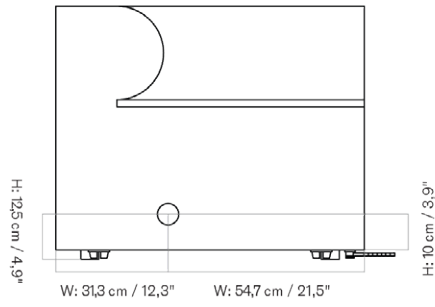

EAVE MODULAR SOFA
POWER OUTLET

Eave 86 Corner Left