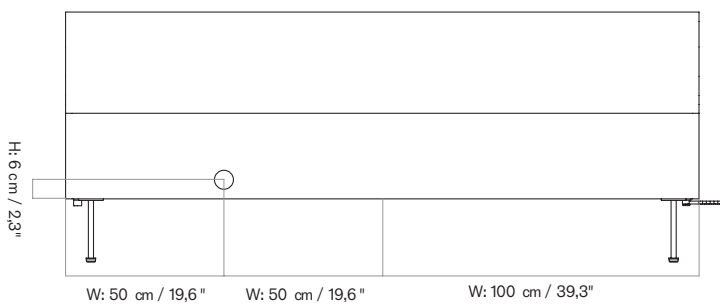

80

EAVE DINING
POWER OUTLET

165

200 Right Position

200 Left Position

EAVE DINING
POWER OUTLET

280 Right Position

280 Left Position