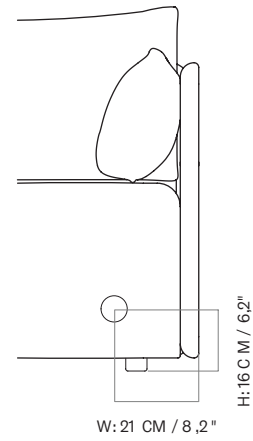

80

EAVE DINING
POWER OUTLET

165

200 Right Position

200 Left Position

EAVE DINING
POWER OUTLET

280 Right Position

280 Left Position

NOTE

When two textiles are selected, the price will be calculated according to the fabric from the highest price category.

CORE

OFFSET SOFA
POWER OUTLET

Left Position

Right Position

ADD ON COST

VARIANT