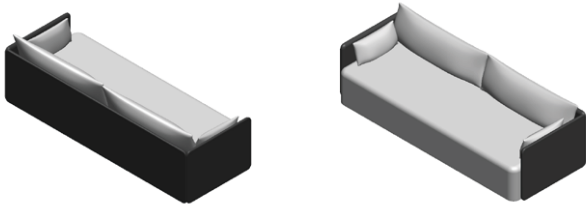

NOTE

When two textiles are selected, the price will be calculated according to the fabric from the highest price category.

CORE

OFFSET SOFA
POWER OUTLET

Left Position

Right Position

ADD ON COST

VARIANT

EXCL. VAT EUR

Power Outlet for Offset Sofa, one piece

213,39

OFFSET SOFA SPLIT UPHOLSTERY

1 Seater

2 Seater

3 Seater

ADD ON COST