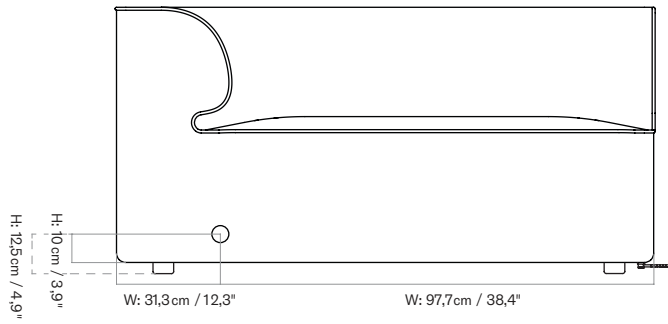

EAVE MODULAR SOFA
POWER OUTLET

Corner 144 Left