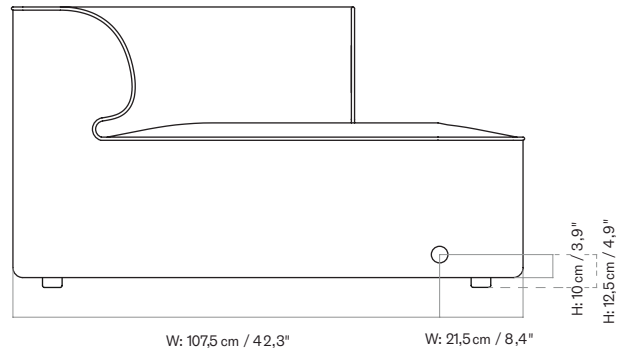

Chaise Lounge Left - Option 1

Chaise Lounge Left - Option 2

EAVE MODULAR SOFA
POWER OUTLET

Chaise Lounge Right - Option 1

Chaise Lounge Right - Option 2

EAVE MODULAR SOFA SPLIT UPHOLSTERY

Pouf*Corner**Open Section**Corner 144**Chaise Lounge**Open End**Corner 192*