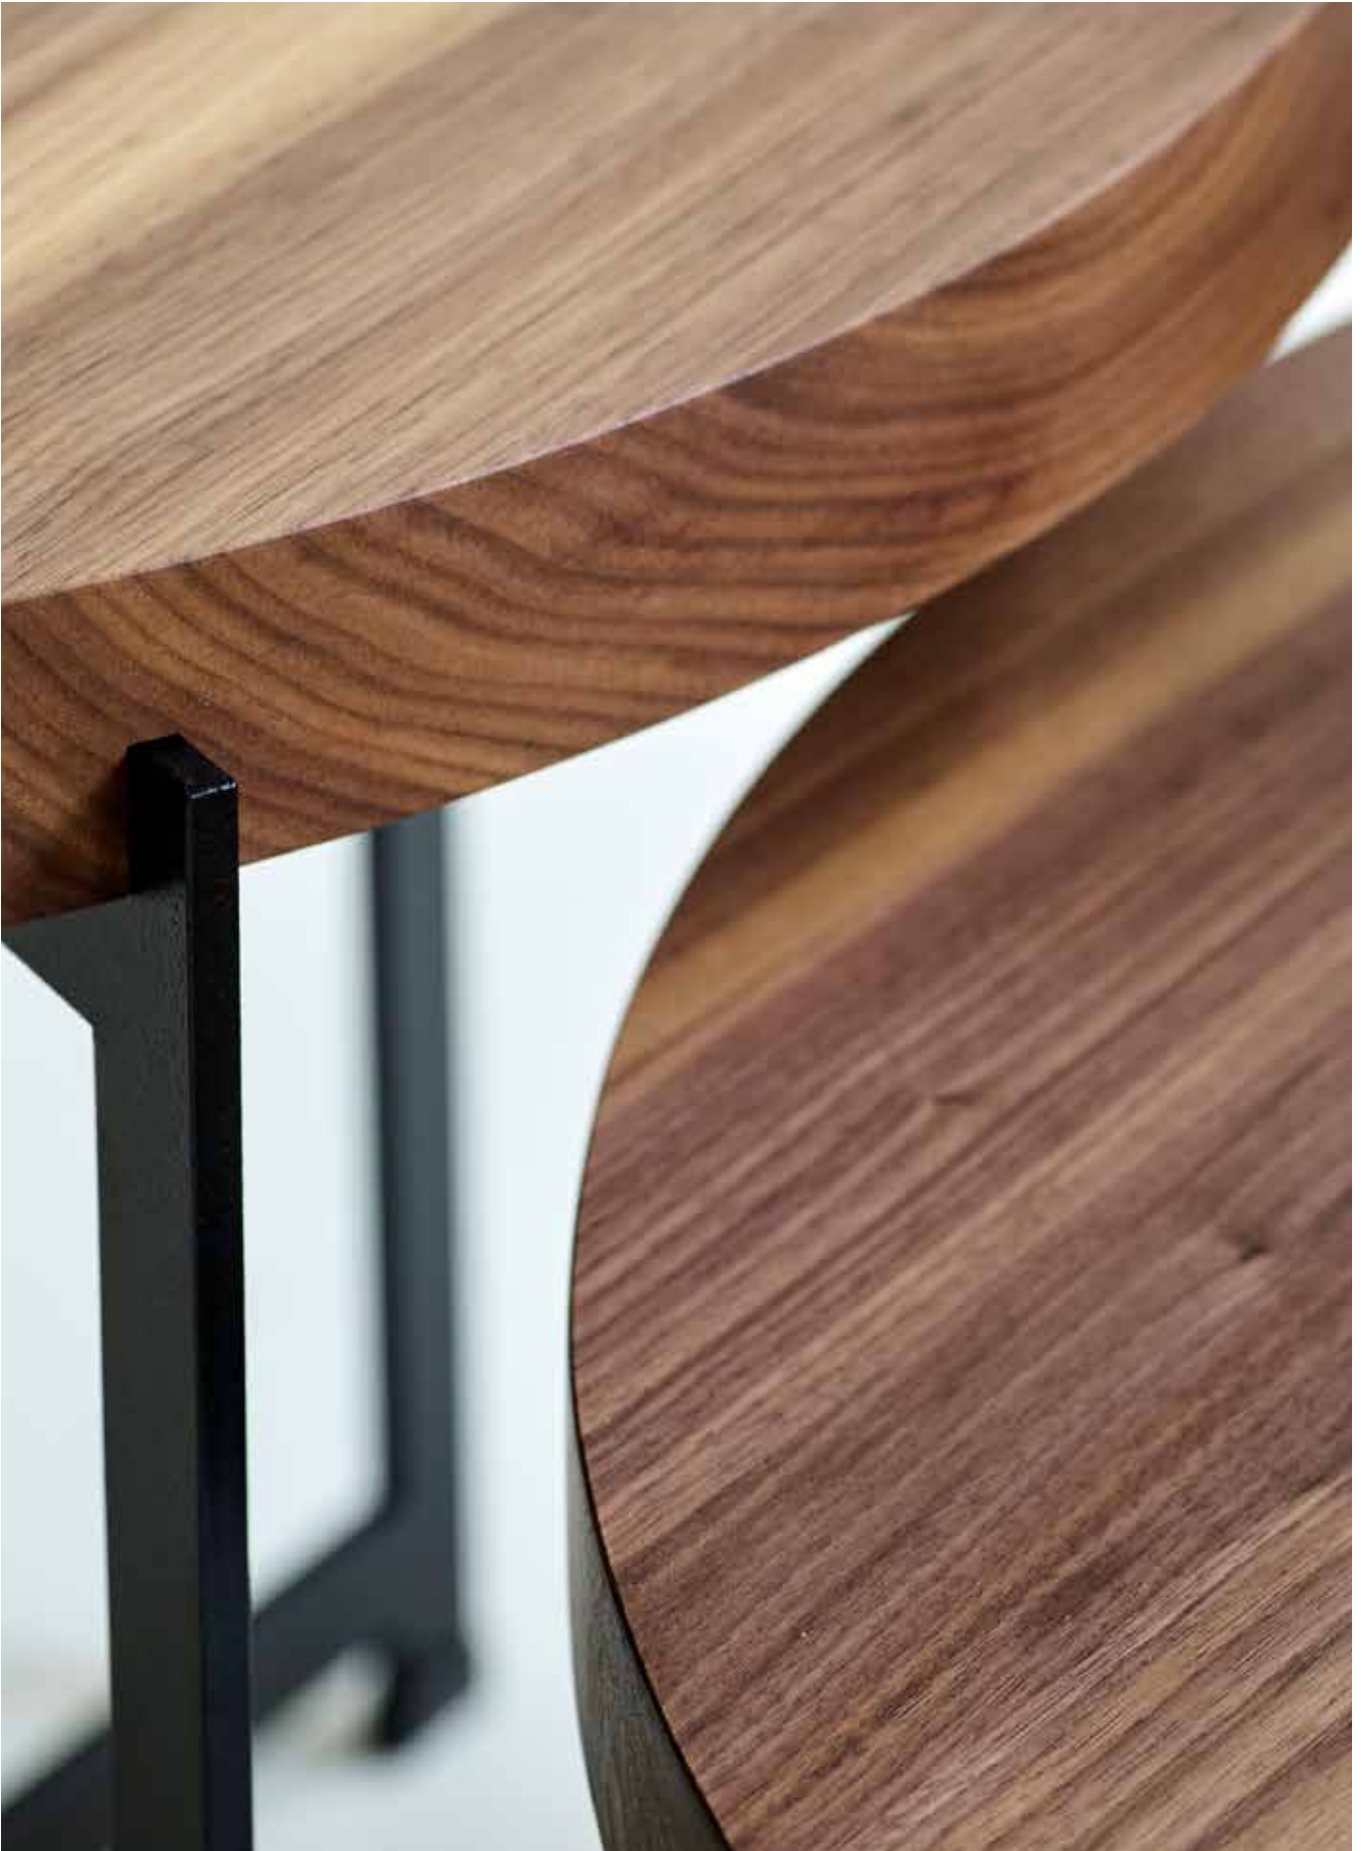

Coffee & side tables