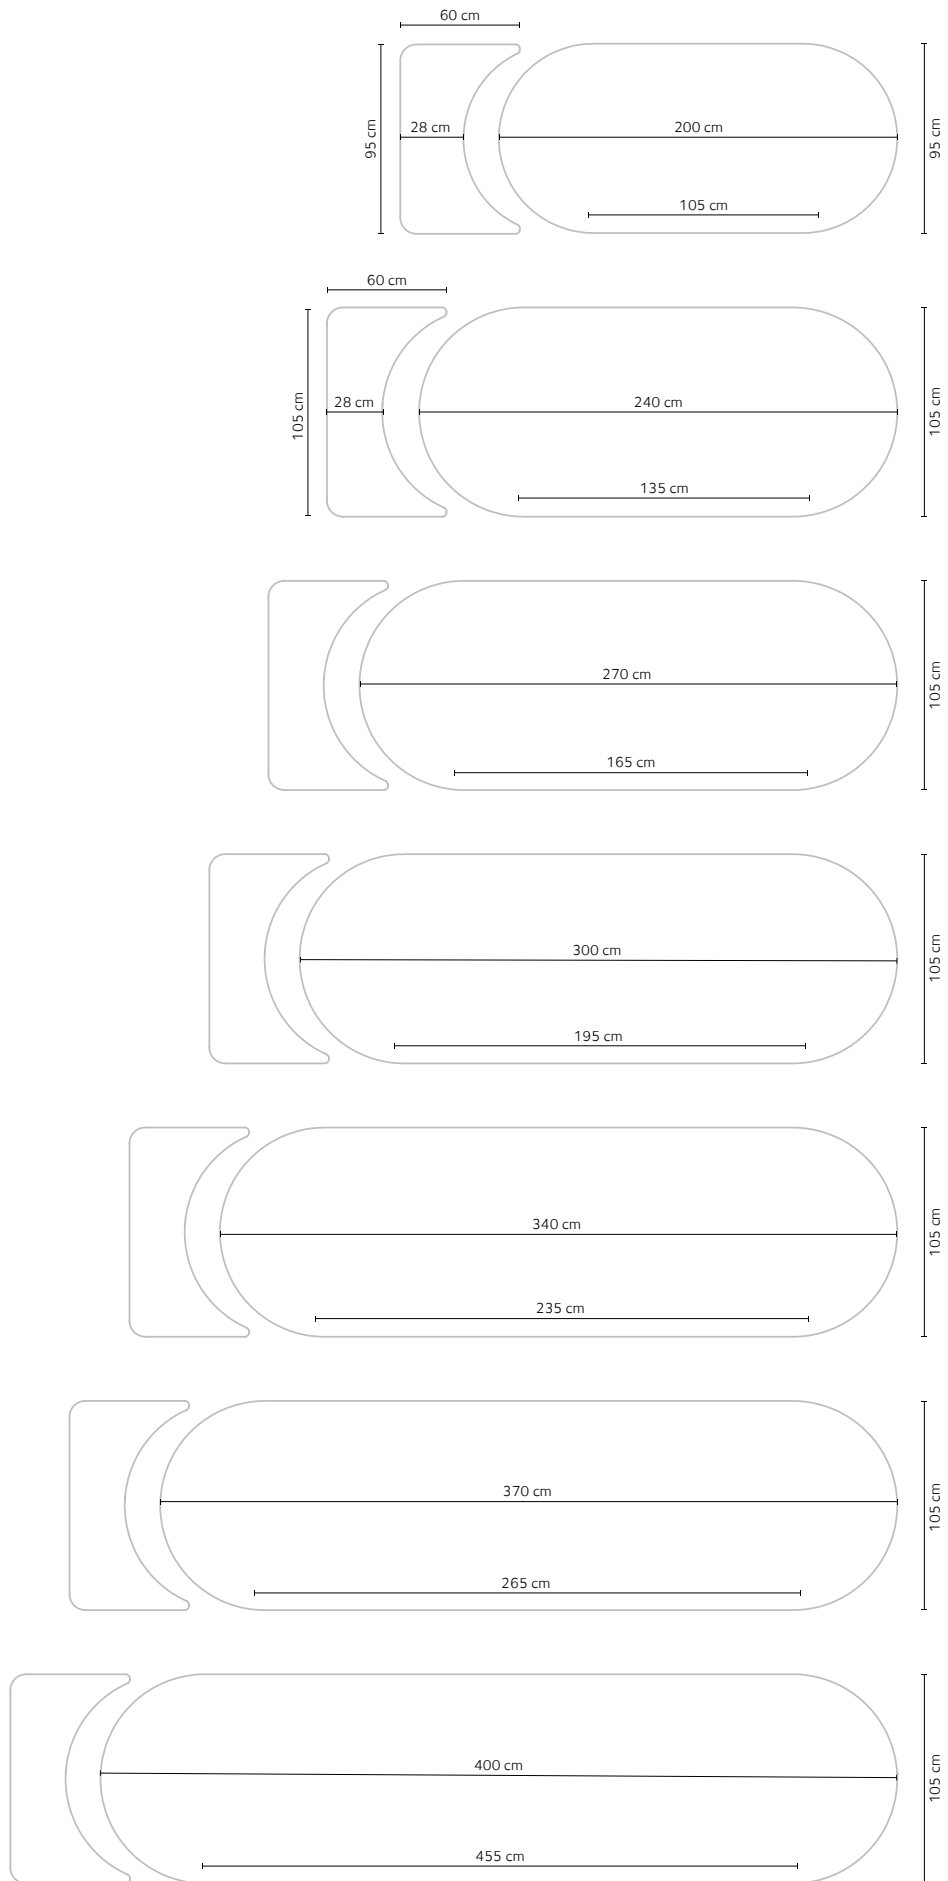

Ten Table Rectangular

Table measurements

Ten Table Oval

Designed by Christian Troels and Jacob Plejdrup, 2021

Tabletop	Solid wood, glued together, 3,4 cm thickness, sloping edge profile.
Extension leaf	MDF, black, sloping edge profile. Extension leaves for length 200, 240, 270 and 300 cm cannot be mounted if the legs in the outer position. The length of the tabletop is extended by 28 cm per extension leaf (Total length pr. extension leaf is 60 cm.) See table measurements.
Treatment	Oil, white oil, soap.
Table height	72 or 74 cm.
Legs/Placement	Solid wood incl. adjustment screws. Legs width 51 cm. The tabletop is prepared for legs to be mounted at 2 or 3 different positions: 1) Placement of legs from the edge. 2) Distance between legs.

Ten Table Oval

Table measurements

Ten Table Round

Designed by Christian Troels and Jacob Plejdrup, 2020

Tabletop	Solid wood, glued together, 3,0 cm thickness, sloping edge profile.	
Extension leaf	Solid wood, glued sticks in the same direction as the table, sloping edge profile. MDF, black, sloping edge profile.	
Treatment	Oil, white oil, soap.	
Table height	72 or 74 cm. Surcharge: For tables in height 72 cm, height adjustment from 72 to 74 cm can be reordered.	279 EUR
Cube	Solid wood incl. adjustment screws/wheels. For extendable tables, the cube and the tabletop can be separated when installing the extension leaves.	