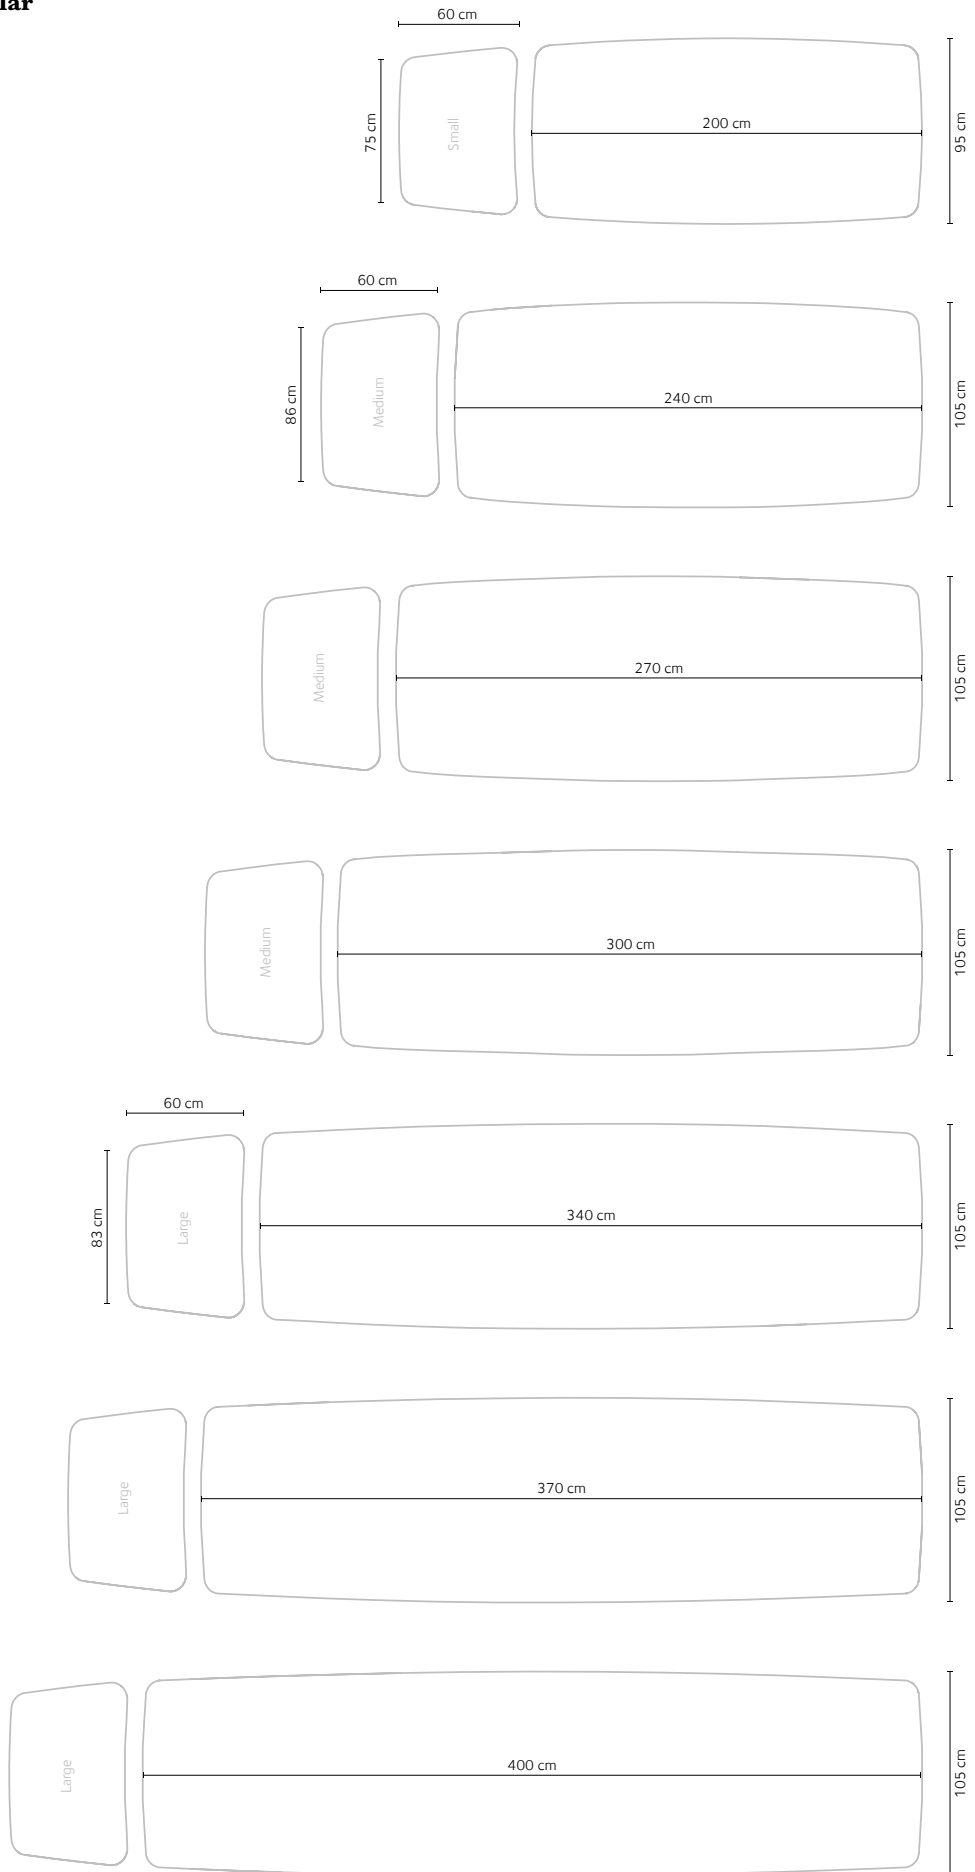

Dining tables

Ten Table Rectangular

Designed by Christian Troels and Jacob Plejdrup, 2019

Tabletop	Solid wood, glued together, 3,4 cm thickness, sloping edge profile.
Extension leaf	Solid wood, reversed glued sticks compared to the table, sloping edge profile. MDF, black, sloping edge profile. Extension leaves for length 200 cm cannot be mounted if the legs in the outer position.
Treatment	Oil, white oil, soap.
Table height	72 or 74 cm.
Legs/Placement	Solid wood incl. adjustment screws. Legs width 51 cm. The tabletop is prepared for legs to be mounted at 2 or 3 different positions: 1) Placement of legs from the edge. 2) Distance between legs.

Ten Table Rectangular

Table measurements

Ten Table Oval

Designed by Christian Troels and Jacob Plejdrup, 2021

Tabletop	Solid wood, glued together, 3,4 cm thickness, sloping edge profile.
Extension leaf	MDF, black, sloping edge profile. Extension leaves for length 200, 240, 270 and 300 cm cannot be mounted if the legs in the outer position. The length of the tabletop is extended by 28 cm per extension leaf (Total length pr. extension leaf is 60 cm.) See table measurements.
Treatment	Oil, white oil, soap.
Table height	72 or 74 cm.
Legs/Placement	Solid wood incl. adjustment screws. Legs width 51 cm. The tabletop is prepared for legs to be mounted at 2 or 3 different positions: 1) Placement of legs from the edge. 2) Distance between legs.