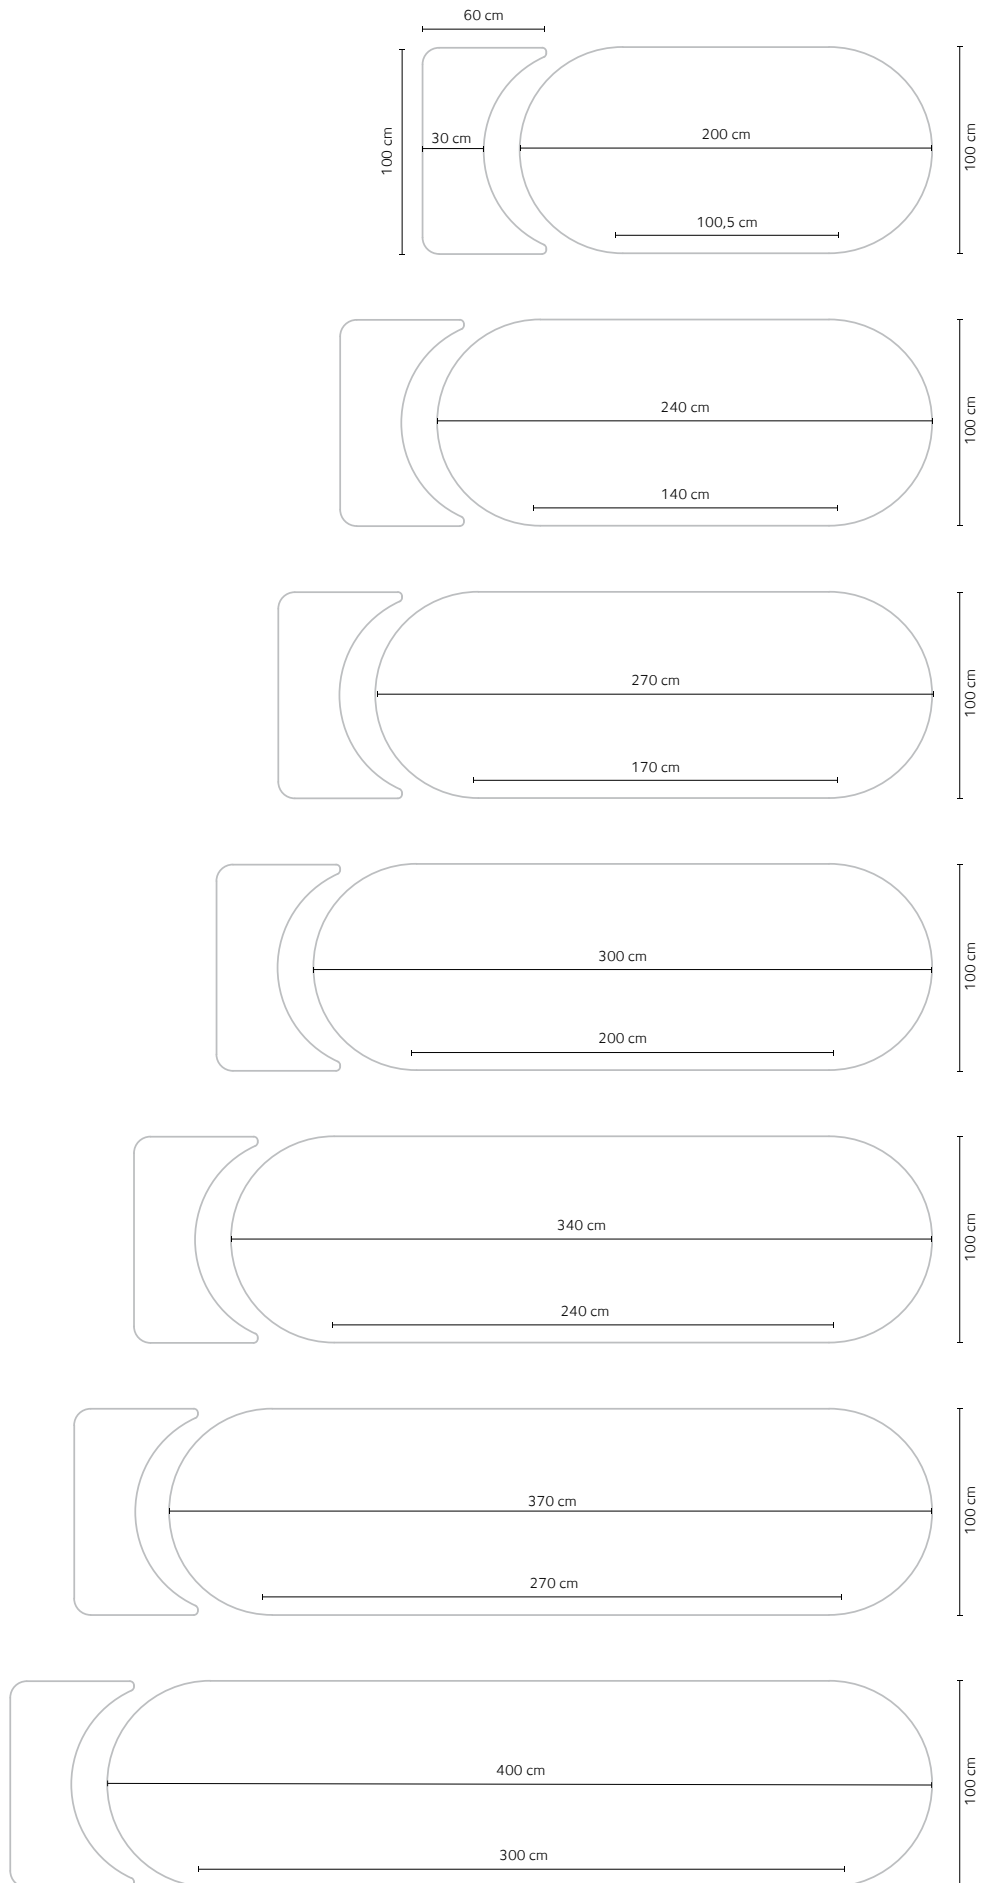

Plush Table Oval

Table measurements