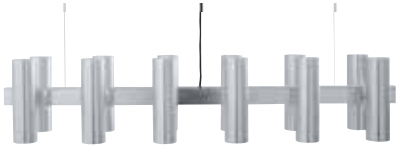

Lightning

Cadovius 900 lamp®

Designed by Poul Cadovius, 1972

Material Anodized aluminium.

Note CE / UKCA certified.

Measurements	Brass coloured	Steel coloured
W122,4 x D26,2 x H24,5 cm	1.721 EUR	1.721 EUR

Cadovius Flower lamp®