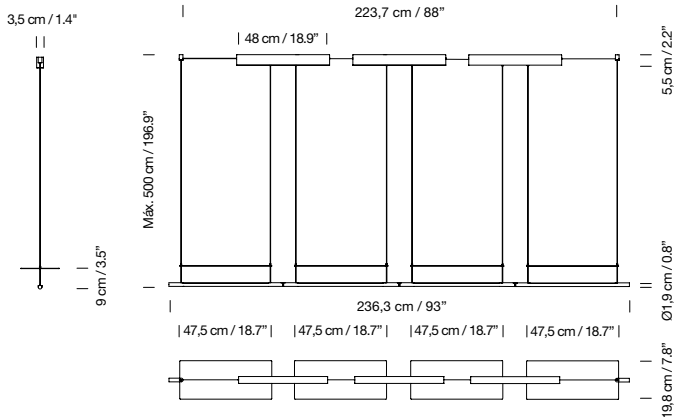

2023 Sistema Lámina Dorada 45

Antoni Arola

New product

A

B

C

Modules	Dimming	Drawing	Code	ex-VAT
2 modules	0-10V	A	LATPB01	1.250 €
	DALI	A	LATPB01D	1.250 €
3 modules	0-10V	B	LATPB02	1.990 €
	DALI	B	LATPB02D	1.990 €
4 modules	0-10V	C	LATPB03	2.730 €
	DALI	C	LATPB03D	2.730 €

Anodized aluminum shade with matt gold finish.

Black metal structure with matte finish.

Polycarbonate diffuser.

Suitable for dimming 0-10V / DALI.

(Not included external dimmer switch 0-10V / DALI).

Electric cable length: 5 m / 196.9"

Weight:

2 modules: 4 kg / 8.8 lb

3 modules: 7 kg / 15.4 lb

4 modules: 10 kg / 22 lb

Contact Santa & Cole team for other configurations.

Light source included (dimmable):

2 modules: Built-in LED 21 W

3 modules: Built-in LED 34 W

4 modules: Built-in LED 43 W