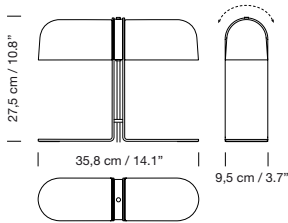

1973

Duo

André Ricard

New product

Glass shade

- Opaque black
- Translucent white

Code

- DUOTA01
- DUOTA02

ex-VAT

- 730 €
- 730 €

Black metallic structure.
Opal white interior shade.

Light source included:

LED bulb: 6,5 W / E14 / (Max. Hgt. 115 mm / 3.3")

2023