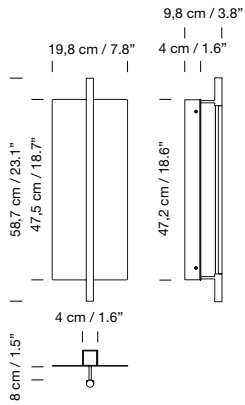

(Not included external dimmer switch 0-10V / DALI).

Electric cable length: 5 m / 196.9"

Weight: 2,8 kg / 6.2 lb

Light source included (dimmable):

Built-in LED: 12 W

2023 Sistema Lámina Dorada 45

Antoni Arola

Light source included (dimmable):

Built-in LED: 42 W

2023 Lámina Dorada 45

Antoni Arola

Nuevo producto

Dimming

0-10V

DALI