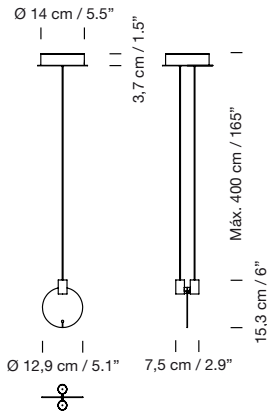

2023 Bijou S

Antoni Arola

New product

Metallic structure	Dimming	Code	ex-VAT
Glossy white	1-10 V	BIJPA01	675 €
	DALI	BIJPA01D	675 €
Glossy red	1-10 V	BIJPA02	675 €
	DALI	BIJPA02D	675 €

Metallic circular canopy included with power supply incorporated.
Suitable for dimming 1-10V / DALI.
(Not included external dimmer switch 1-10V / DALI).
Electric cable length: 4 m / 157.5"
Weight: 1,3 kg / 2.9 lb

Light source included (dimmable):
Built-in LED: 12 W