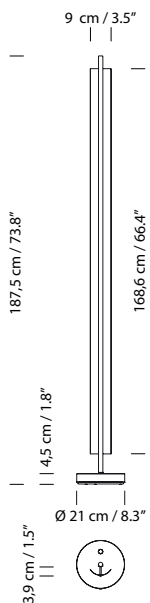

Built-in LED: 11 W

2023
Lámina 45
 Antoni Arola

New product

**Description**

White grey metallic shade with brilliant finish (exterior).
 Black metal structure with matte finish.

Code**LAMSA01****ex-VAT****870 €**

Polycarbonate diffuser.
 Dimmer and switch incorporated into the luminaire.

Light source included (dimmable):

Built-in LED: 11 W

2023
Lámina 165
 Antoni Arola

New product

**Description**

White grey metallic shade with brilliant finish (exterior).
 Black metal structure with matte finish.