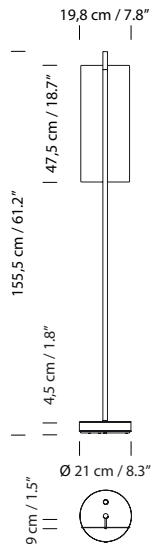

Polycarbonate diffuser.
 Dimmer and switch incorporated into the luminaire.

Light source included (dimmable):

Built-in LED: 11 W

2023
Lámina 165
 Antoni Arola

New product

**Description**

White grey metallic shade with brilliant finish (exterior).
 Black metal structure with matte finish.

Code**LAMSE01****ex-VAT****960 €**

Polycarbonate diffuser.
 Dimmer and switch incorporated into the luminaire.

Light source included (dimmable):

Built-in LED: 42 W

2023 Lámina Dorada 45

Antoni Arola

New product**Description**