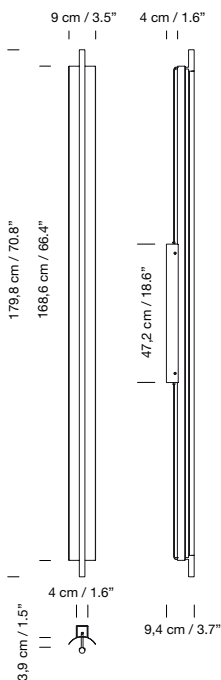

(Not included external dimmer switch 0-10V / DALI).

Electric cable length: 5 m / 196.9"

Weight: 2,8 kg / 6.2 lb

Light source included (dimmable):

Built-in LED: 12 W

2023 Sistema Lámina Dorada 45

Antoni Arola

Light source included (dimmable):

Built-in LED: 11w W

2023 Lámina 165

Antoni Arola

Nuevo producto

**Dimming**

0-10V

DALI