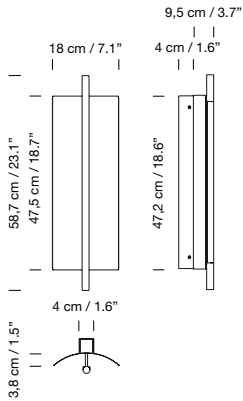

2023 Lámina 45

Antoni Arola

New product

Dimming

0-10V

DALI

Code

LAMWA01

LAMWA01D

ex-VAT

685 €

685 €

White grey metallic shade with brilliant finish (exterior).
Black metal structure with matte finish.
Polycarbonate diffuser.
Suitable for dimming 0-10V / DALI.
(Not included external dimmer switch 0-10V / DALI).

Light source included (dimmable):

Built-in LED: 11w W