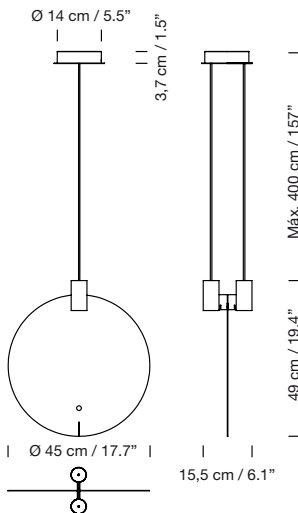

2023 Bijou L

Antoni Arola

New product

Metallic structure	Dimming	Code	ex-VAT
Glossy white	1-10 V	BIJPB01	975 €
	DALI	BIJPB01D	975 €
Glossy red	1-10 V	BIJPB02	975 €
	DALI	BIJPB02D	975 €

Metallic circular canopy included with power supply incorporated.
Suitable for dimming 1-10V / DALI.
(Not included external dimmer switch 1-10V / DALI).
Electric cable length: 4 m / 157.5"
Weight: 4 kg / 8.8 lb

Light source included (dimmable):
Built-in LED: 20 W