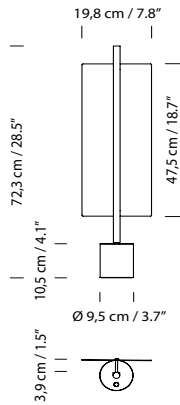

ex-VAT

630 €

Polycarbonate diffuser.
Dimmer and switch incorporated into the luminaire.

Light source included (dimmable):

Built-in LED: 11 W

2023 Lámina Dorada 45

Antoni Arola

New product