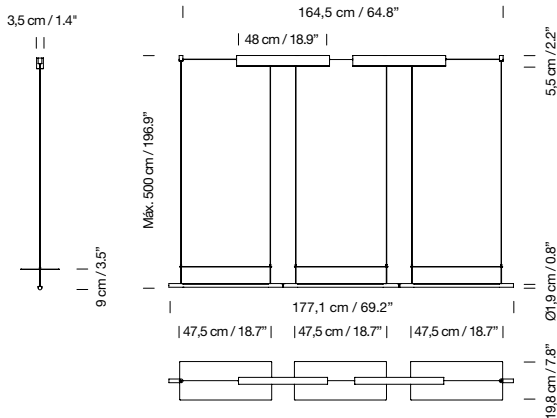

2023 Sistema Lámina Dorada 45

Antoni Arola

New product

A

B

C

Modules	Dimming	Drawing	Code	ex-VAT
2 modules	0-10V	A	LATPB01	1.250 €
	DALI	A	LATPB01D	1.250 €
3 modules	0-10V	B	LATPB02	1.990 €
	DALI	B	LATPB02D	1.990 €
4 modules	0-10V	C	LATPB03	2.730 €
	DALI	C	LATPB03D	2.730 €

Anodized aluminum shade with matt gold finish.

Black metal structure with matte finish.

Polycarbonate diffuser.

Suitable for dimming 0-10V / DALI.

(Not included external dimmer switch 0-10V / DALI).

Electric cable length: 5 m / 196.9"

Weight:

2 modules: 4 kg / 8.8 lb

3 modules: 7 kg / 15.4 lb

4 modules: 10 kg / 22 lb

Contact Santa & Cole team for other configurations.

Light source included (dimmable):

2 modules: Built-in LED 21 W

3 modules: Built-in LED 34 W

4 modules: Built-in LED 43 W