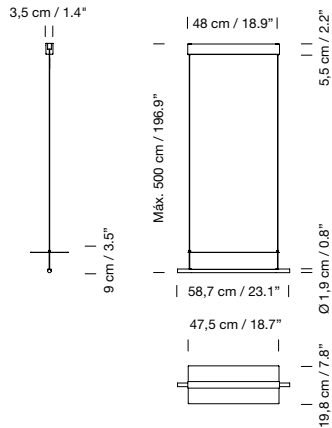

2023
Lámina Dorada 45
Antoni Arola

New product

Dimming

0-10V

DALI

Code

LATPA01

LATPA01D

ex-VAT

670 €

670 €

Anodized aluminum shade with matt gold finish.

Black metal structure with matte finish.

Polycarbonate diffuser.

Suitable for dimming 0-10V / DALI.

(Not included external dimmer switch 0-10V / DALI).

Electric cable length: 5 m / 196.9"

Weight: 2,8 kg / 6.2 lb

Light source included (dimmable):

Built-in LED: 12 W