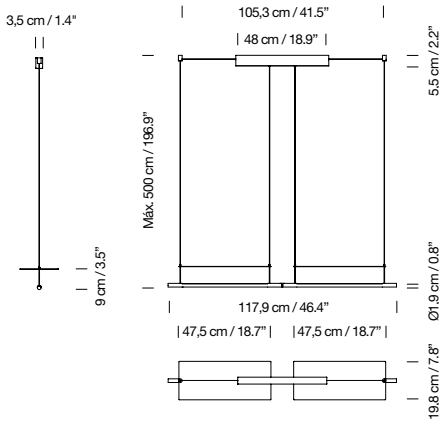

2023 Sistema Lámina Dorada 45

Antoni Arola

New product

A