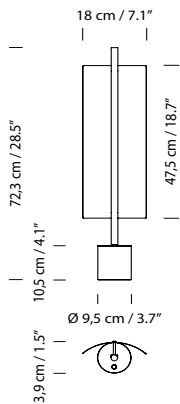

Lámina 45

Antoni Arola

New product

Description

White grey metallic shade with brilliant finish (exterior).
Black metal structure with matte finish.

Code

LAMTA01

ex-VAT

630 €

Polycarbonate diffuser.
Dimmer and switch incorporated into the luminaire.

Light source included (dimmable):

Built-in LED: 11 W