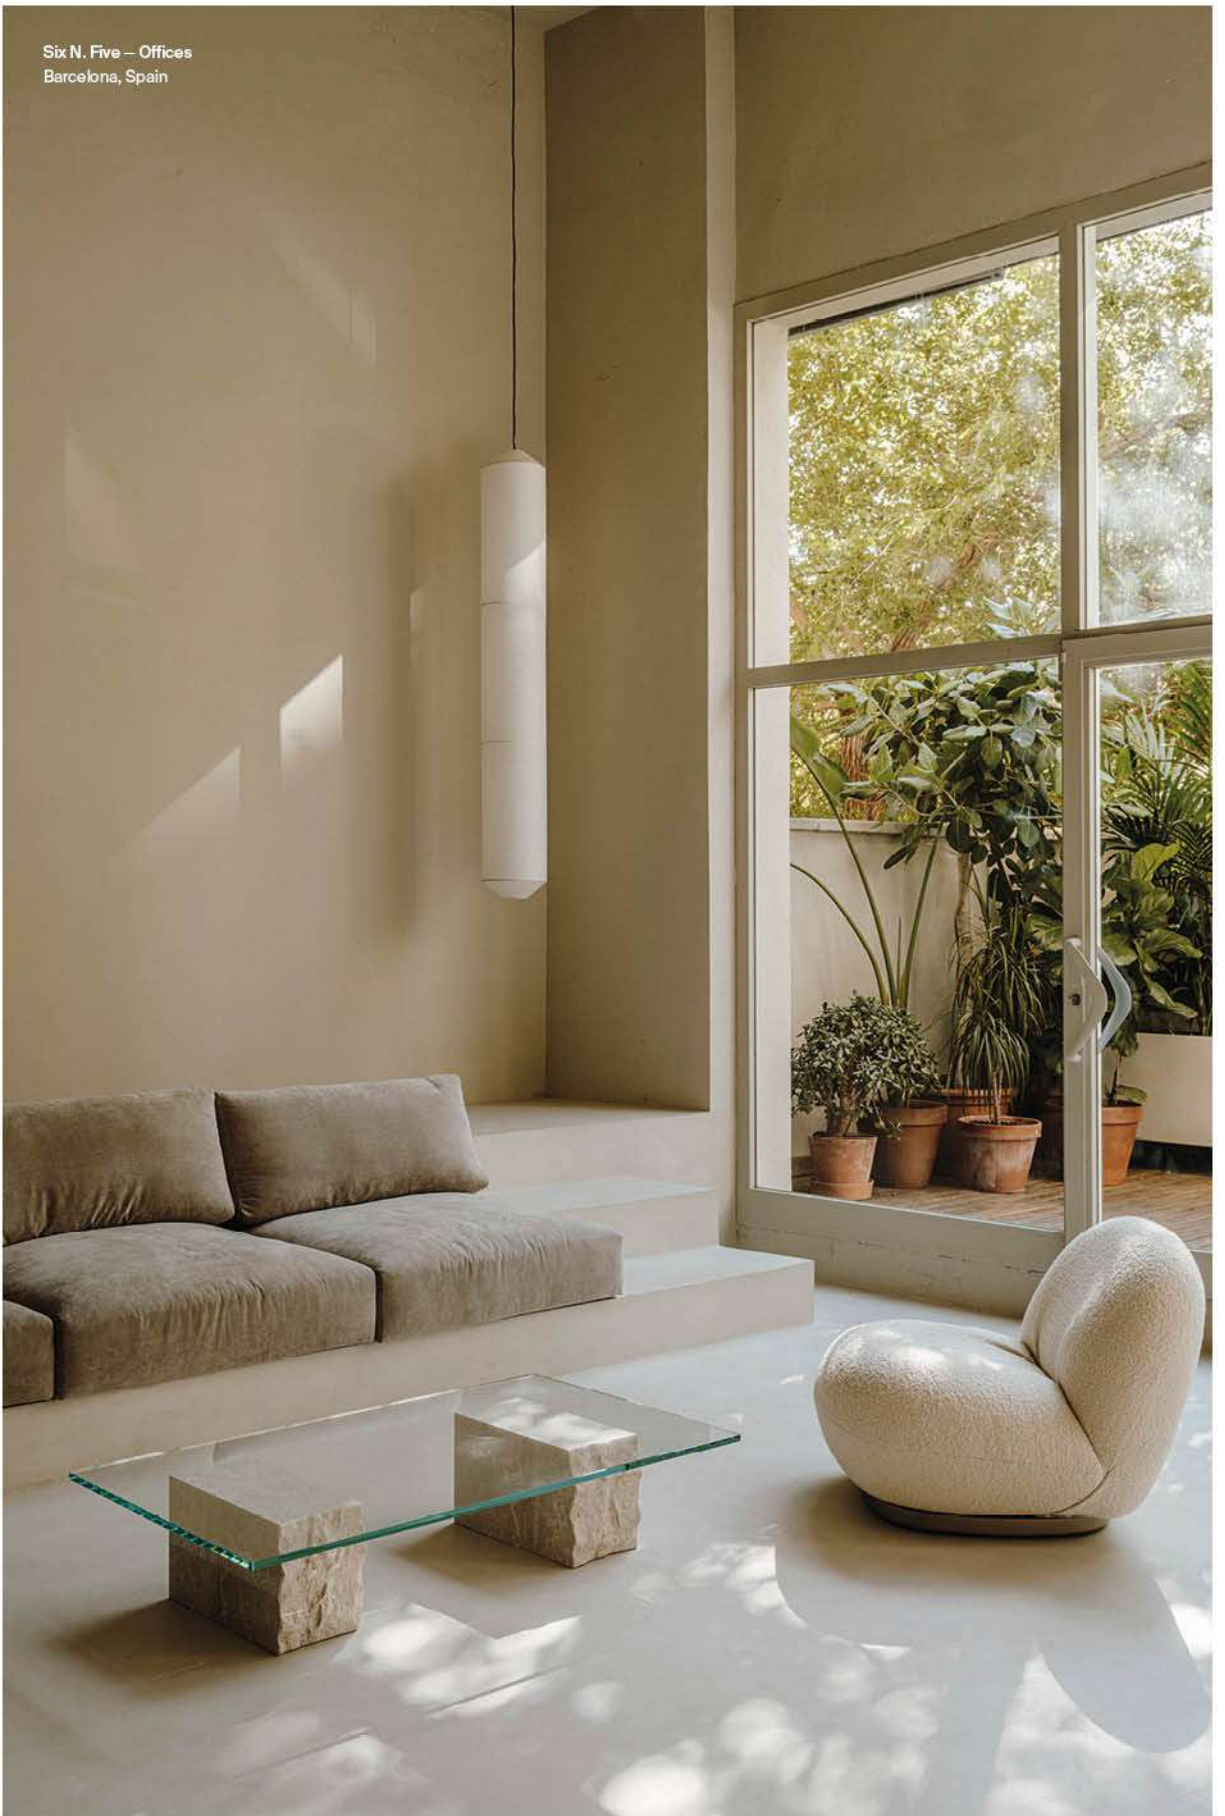

Six N. Five – Offices
Barcelona, Spain