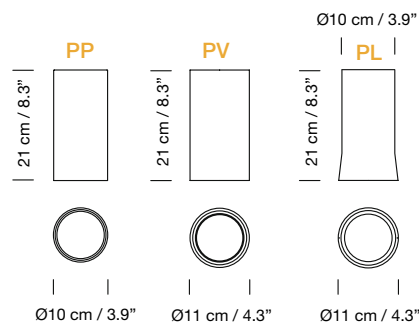

2010
Cirio Circular M
Antoni Arola

Lampshade	Matte black metal canopy	Code	ex-VAT
White porcelain (PP)	Circular. Dimming DALI / DSI / SWITCH DIM	CIRPB01	9.540 €
	Rectangular. Dimming 1-10V	CIRPB02	9.550 €
	Rectangular. Dimming DALI	CIRPB02D	9.550 €
White opal glass (PV)	Circular. Dimming DALI / DSI / SWITCH DIM	CIRPB03	9.540 €
	Rectangular. Dimming 1-10V	CIRPB04	9.550 €
	Rectangular. Dimming DALI	CIRPB04D	9.550 €
Polished brass (PL)	Circular. Dimming DALI / DSI / SWITCH DIM	CIRPB05	12.900 €
	Rectangular. Dimming 1-10V	CIRPB06	12.910 €
	Rectangular. Dimming DALI	CIRPB06D	12.910 €

Capsule with LED module, translucent white diffuser and heat sink with black matte finish.

Matte black aluminium circular structure $\varnothing$ 300 cm / 118.1" for 28 lampshades.

Suitable for dimming. (Not included external dimmer switch).

Electric cable length: 5 m / 196.9"

Weight (with porcelain lampshade): 33 Kg / 72.8 lb

Light sources included (dimmable):

Circular canopy: 28 x Built-in LED: 3,7 W

Rectangular canopy: 28 x Built-in LED: 7,7 W

Lampshades