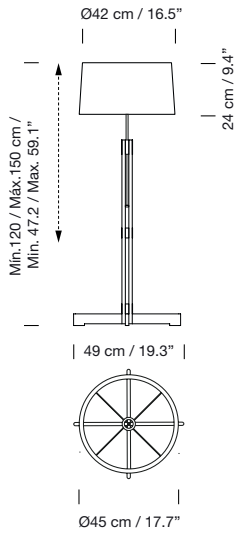

Natural ribbon lampshade.

Dimmer included.

**Light source included (dimmable):**

3 x LED bulb: 7,5 W / E27 / (Max. hgt. 130 mm / 5.1")

1974  
**FAD**  
Miguel Milá

**Description**

Natural oak wood structure. White linen lampshade.