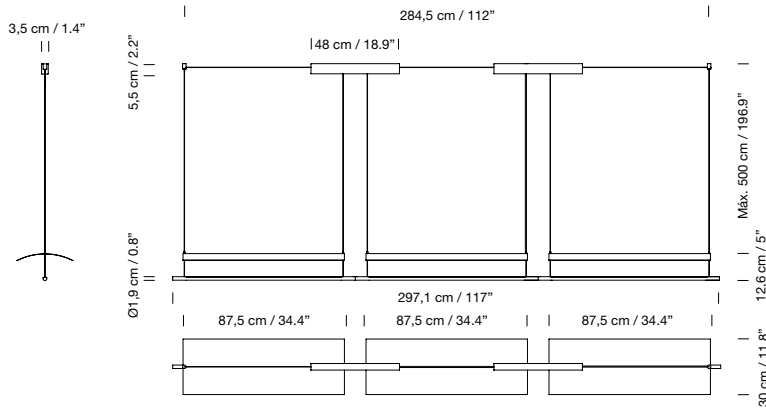

2018
Sistema Lámina 85
Antoni Arola

A

B

C