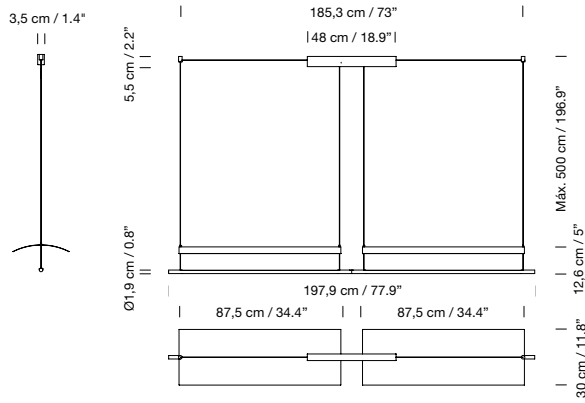

2018
Sistema Lámina 85
Antoni Arola

A