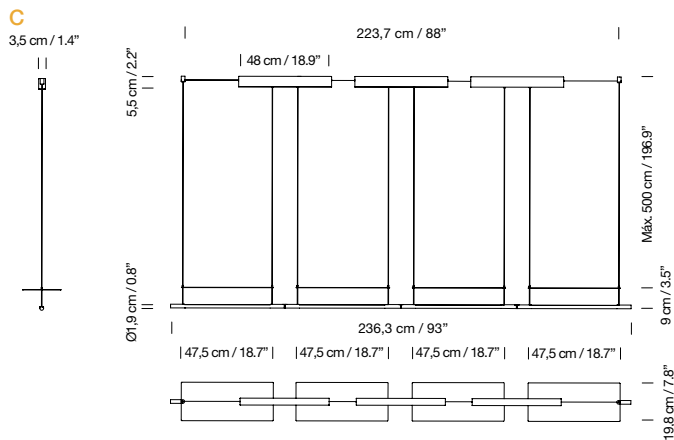

2023 Sistema Lámina Dorada 45

Antoni Arola

New product

Modules	Dimming	Drawing	Code	ex-VAT
2 modules	0-10V	A	LATPB01	1.300 €
	DALI	A	LATPB01D	1.300 €
3 modules	0-10V	B	LATPB02	2.050 €
	DALI	B	LATPB02D	2.050 €
4 modules	0-10V	C	LATPB03	2.800 €
	DALI	C	LATPB03D	2.800 €

Metallic flat shade with gold finish.

Black metal structure with matte finish.

Suitable for dimming 0-10V / DALI.

(Not included external dimmer switch 0-10V / DALI).

Electric cable length: 5 m / 196.9"

Weights:

2 modules: 4 kg / 8.8 lb

3 modules: 7 kg / 15.4 lb

4 modules: 10 kg / 22 lb

Contact Santa & Cole team for other configurations.

Light source included (dimmable):

2 modules: Built-in LED: 31 W

3 modules: Built-in LED: 49 W

4 modules: Built-in LED: 67 W