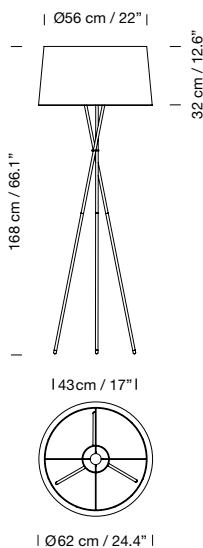

1997 Tripode G5

Santa & Cole Team

Ribbon lampshade

Natural

Code

TRISA01

ex-VAT

630 €

Red-amber

TRISA02

630 €

Black

TRISA03

630 €

Tile Raw Color

TRISA04

650 €

Mustard Raw Color

TRISA05

650 €

Green Raw Color

TRISA06

650 €

Diplomática stripe

TRISA07

650 €

Bretona stripe

TRISA08

650 €

Black metal structure.

Dimmer included.

Contract version available for this product. Contact us for further details.

Light source included (dimmable):

LED bulb: 11 W / E27 / (Max. hgt. 160 mm / 6.3")