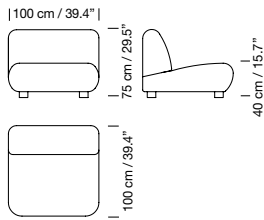

1959

Cadaqués Lounge Chair

Federico Correa

Alfonso Milá

Upholstered	Code	ex-VAT
Customer's fabric	CADFA01	2.220 €
Gabriel Step, Gabriel Select or Gabriel Grain fabric	CADFA02	3.235 €
Gabriel Passion, Gabriel Focus or Gabriel Focus Melange fabric	CADFA03	3.835 €
Gabriel Savoy or Gabriel Comfort+ fabric	CADFA04	3.975 €

Beech wood legs with a wenge colour finish.

Plain fabric measures: 5 m / 5.47 yd long by 1,40 m / 1.53 yd wide.

On special request also available in CMHR foam with a 5% price increase.

1959