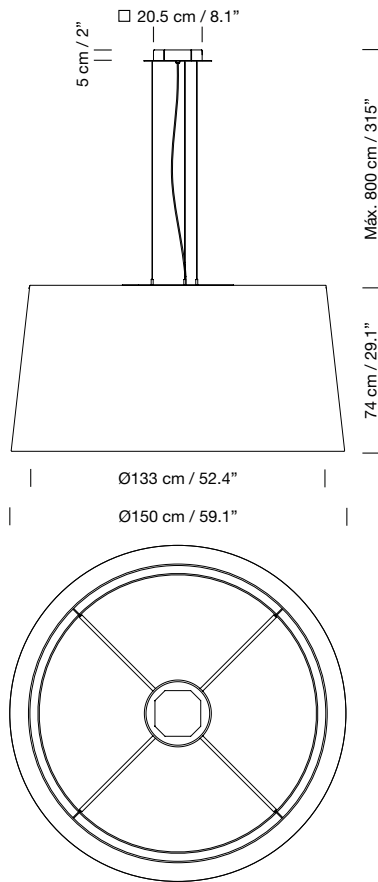

2011

GT1500

Santa & Cole Team

Ribbon lampshade

	Code	ex-VAT
Natural	GTMPB01	4.030 €
Red-amber	GTMPB02	4.030 €
Black	GTMPB03	4.030 €
Tile Raw Color	GTMPB04	4.180 €
Mustard Raw Color	GTMPB05	4.180 €
Green Raw Color	GTMPB06	4.180 €

Capsule with LED module, translucent white diffuser and heat sink with black matte finish.

Black metallic circular canopy.

Lower disc in white translucent PVC: Ø 125 cm / 49.2".

Suitable for dimming 1-10V. (Not included external dimmer switch 1-10V).

Electric cable length: 8 m / 315"

Weight: 17 Kg / 37.5 lb

Light source included (dimmable):

Built-in LED: 78 W