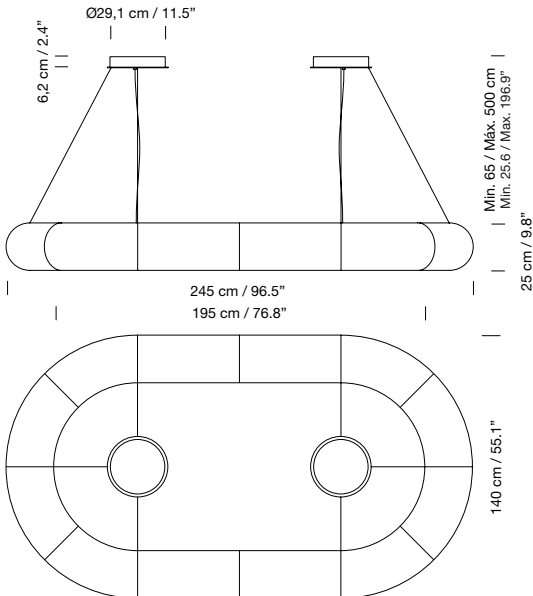

Electric cable length: 5 m / 196.9"

Weight: 20 Kg / 44.1 lb

Light source included (dimmable):

Built-in LED: 300 W

A

B

2022

**Vaso**