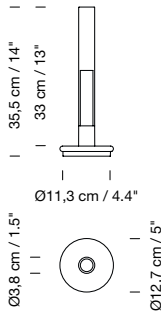

1974

Sylvestrina

Jordi Garcés, Enric Soria

Description

Transparent Pyrex glass lampshade. White translucent diffuser. Glossy black metal base.

Code

SYLTA01

ex-VAT

345 €

Lithium battery.

Switch incorporated into the luminaire with 2 levels of intensity.

Power Range:

- 7h on high power

- 14h on minimum power

Includes contact charger.

Battery charging time: 5h.

Light source included (dimmable):

LED bulb: (S&C DC bulb) 1 W

1972