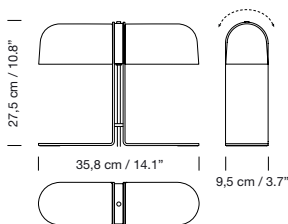

1973 Duo

André Ricard

New product

Orientable glass shade	Code	ex-VAT
Opaque black	DUOTA01	730 €
Translucent white	DUOTA02	730 €

Satin black metallic structure.
Opal white interior shade.

Light source included:

2 x LED bulb: 6,5 W / E14 / (Max. hgt. 115 mm / 4.5")