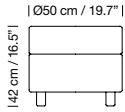

Beech legs with cherry wood colour finish.

Fabric measures: 5 m / 5.47 yd long by 1,40 m / 1.53 yd wide.

On special request also available in CMHR foam with a 5% price increase.

1957

**Moragas Ottoman**

Antoni de Moragas Gallissà