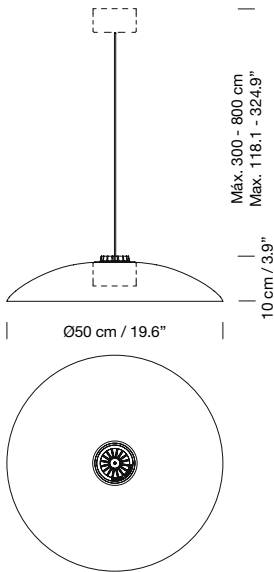

2013
HeadHat Plate M
Santa & Cole Team

Capsule with LED module, translucent white diffuser and heat sink with black matte finish.
Matte finish lampshade and diffuser in white translucent methacrylate.
[1] Suitable for dimming 1-10V / DALI.
(Not included external dimmer switch 1-10V / DALI).
Electric cable length: 3 m / 118.1" - 8 m / 315"
Weight: 1,9 kg / 4.2 lb

Light source included:
Not dimmable: Built-in LED: 3,7 W
Dimmable: Built-in LED: 7,7 W