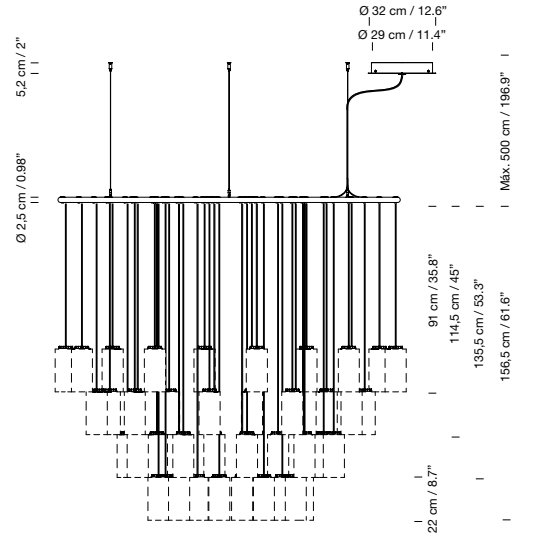

2015
Cirio Chandelier L
Antoni Arola

A

B