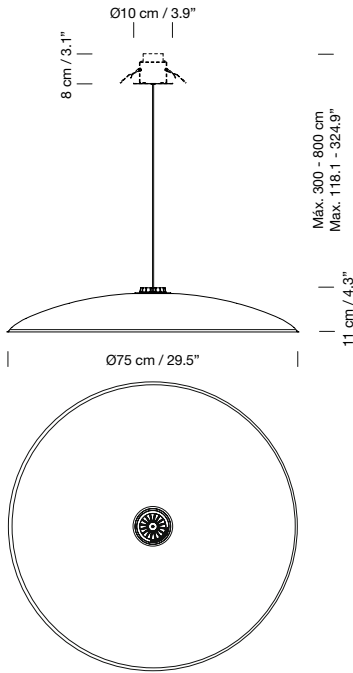

2013
HeadHat Plate L
Santa & Cole Team

Capsule with LED module, translucent white diffuser and heat sink with black matte finish.
Matte finish lampshade and diffuser in white translucent methacrylate.
[1] Suitable for dimming 1-10V / DALI.
(Not included external dimmer switch 1-10V / DALI).
Electric cable length: 3 m / 118.1" - 8 m / 315"
Weight: 3 kg / 6.6 lb

Light source included:
Not dimmable: Built-in LED: 3,7 W
Dimmable: Built-in LED: 7,7 W