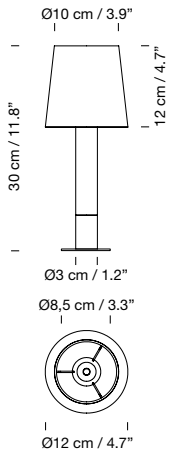

1994

Básica Mínima

Santiago Roqueta,
Santa & Cole Team

Lampshade / Base	Code	ex-VAT
Stitched beige parchment / Bronze	BAMTA01	345 €
Natural ribbon / Nickel	BAMTA02	345 €

Birch wood column with metallic base.
Metal disc Ø 8,5 cm / 3.3".

Contract version available for this product. Contact us for further details.

Light source included:

LED bulb: 6,5 W / E14 / (Max. hgt. 85 mm / 3.3")

2021