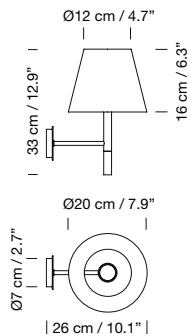

1995 BC2

Santa & Cole Team

Lampshade

	Code	ex-VAT
Stitched beige parchment	BC2WA01	290 €
Natural ribbon	BC2WA02	290 €
Red-amber ribbon	BC2WA03	290 €
Black ribbon	BC2WA04	290 €
Tile Raw Color ribbon	BC2WA05	295 €
Mustard Raw Color ribbon	BC2WA06	295 €
Green Raw Color ribbon	BC2WA07	295 €

Satin nickel structure and beech wood handle.

Light source included:

LED bulb: 4,8 W / E27 / (Max. hgt. 105 mm / 4.1")