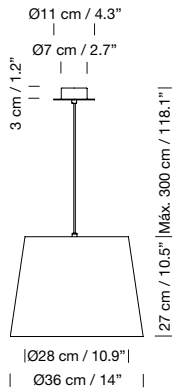

1993

Sísís cónicas GT3

Santa & Cole Team

Lampshade: Stitched beige parchment		Code	ex-VAT
Metallic Sísís canopy	Cable		
Satin nickel	Black	GT3PA01	265 €
Textured white finish	White	GT3PA02	260 €
Textured white finish	Black	GT3PA03	260 €
Textured black finish	Black	GT3PA04	270 €

Lampshade: Natural ribbon		Code	ex-VAT
Metallic Sísís canopy	Cable		
Satin nickel	Black	GT3PA05	265 €
Textured white finish	White	GT3PA06	260 €
Textured white finish	Black	GT3PA07	260 €
Textured black finish	Black	GT3PA08	270 €

Lampshade: Red-amber ribbon		Code	ex-VAT
Metallic Sísís canopy	Cable		
Satin nickel	Black	GT3PA09	265 €
Textured white finish	White	GT3PA10	260 €
Textured white finish	Black	GT3PA11	260 €
Textured black finish	Black	GT3PA12	270 €

Lampshade: Black ribbon		Code	ex-VAT
Metallic Sísís canopy	Cable		
Satin nickel	Black	GT3PA13	265 €
Textured white finish	White	GT3PA14	260 €
Textured white finish	Black	GT3PA15	260 €
Textured black finish	Black	GT3PA16	270 €

Lampshade: Tile Raw Color ribbon		Code	ex-VAT
Metallic Sísís canopy	Cable		
Satin nickel	Black	GT3PA17	285 €
Textured white finish	White	GT3PA18	280 €
Textured white finish	Black	GT3PA19	280 €
Textured black finish	Black	GT3PA20	290 €