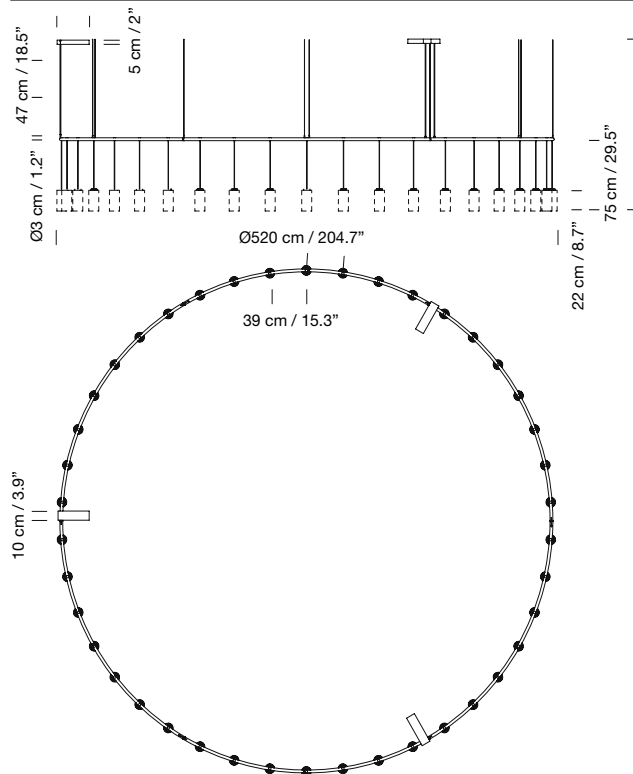

2010
Cirio Circular L
Antoni Arola

Capsule with LED module, translucent white diffuser and heat sink with black matte finish.

Matte black aluminium circular structure $\varnothing$ 520 cm / 204.7" for 42 lampshades.

Suitable for dimming. (Not included external dimmer switch).

Electric cable length: 5 m / 196.9"

Weight (with porcelain lampshade): 47 Kg / 103.6 lb

Light sources included (dimmable):

Circular canopy: 42 x Built-in LED: 3,7 W

Rectangular canopy: 42 x Built-in LED: 7,7W

Rectangular canopy