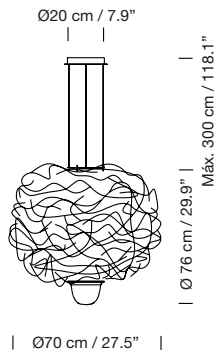

1999

Liceo 70

Lluís Dilmé, Xavier Fabrè,

Eulàlia Serra, Ignasi de Solà-Morales

Description

Satin brass structure. Bronze net lampshade.

Code

LICPA01

ex-VAT

6.195 €

Circular polished brass canopy included.

Electric cable length: 3 m / 118.1"

Weight: 15 kg / 33.1 lb

Light source included:

3 X LED bulb: 11 W / E27 / (Max. hgt. 155 mm / 6.1")