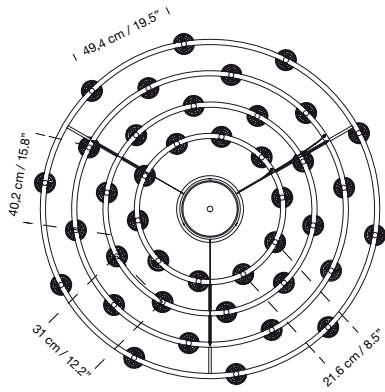

2015
Cirio Chandelier L
Antoni Arola

A