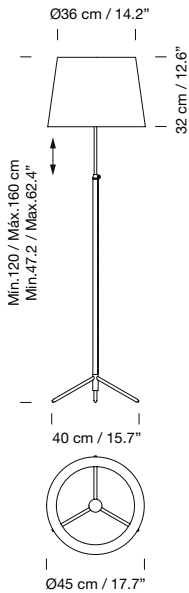

1963 Pie de Salón G1

Jaume Sans

Metallic structure	Lampshade	Code	ex-VAT
Chrome-plated	Stitched beige parchment	PDSSA01	920 €
	Natural ribbon	PDSSA02	920 €
	Red-amber ribbon	PDSSA03	920 €
	Black ribbon	PDSSA04	920 €
	Tile Raw Color ribbon	PDSSA05	940 €
	Mustard Raw Color ribbon	PDSSA06	940 €
	Green Raw Color ribbon	PDSSA07	940 €
	White linen	PDSSA08	940 €
Polished brass	Stitched beige parchment	PDSSA09	1.215 €
	Natural ribbon	PDSSA10	1.215 €
	Red-amber ribbon	PDSSA11	1.215 €
	Black ribbon	PDSSA12	1.215 €
	Tile Raw Color ribbon	PDSSA13	1.235 €
	Mustard Raw Color ribbon	PDSSA14	1.235 €
	Green Raw Color ribbon	PDSSA15	1.235 €
	White linen	PDSSA16	1.235 €

Shaft covered in black leather.

Height adjustable lampshade.

Dimmer included.

Light source included (dimmable):

LED bulb: 11 W / E27 / (Max. hgt. 137 mm / 5.4")