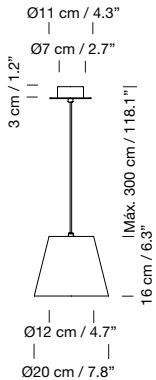

1993

Sísís cónicas PT1

Santa & Cole Team

Lampshade: Stitched beige parchment		Code	ex-VAT
Metallic Sísís canopy	Cable		
Satin nickel	Black	PT1PA01	205 €
Textured white finish	White	PT1PA02	200 €
Textured white finish	Black	PT1PA03	200 €
Textured black finish	Black	PT1PA04	210 €

Lampshade: Natural ribbon		Code	ex-VAT
Metallic Sísís canopy	Cable		
Satin nickel	Black	PT1PA05	205 €
Textured white finish	White	PT1PA06	200 €
Textured white finish	Black	PT1PA07	200 €
Textured black finish	Black	PT1PA08	210 €

Lampshade: Red-amber ribbon		Code	ex-VAT
Metallic Sísís canopy	Cable		
Satin nickel	Black	PT1PA09	205 €
Textured white finish	White	PT1PA10	200 €
Textured white finish	Black	PT1PA11	200 €
Textured black finish	Black	PT1PA12	210 €

Lampshade: Black ribbon		Code	ex-VAT
Metallic Sísís canopy	Cable		
Satin nickel	Black	PT1PA13	205 €
Textured white finish	White	PT1PA14	200 €
Textured white finish	Black	PT1PA15	200 €
Textured black finish	Black	PT1PA16	210 €

Lampshade: Tile Raw Color ribbon		Code	ex-VAT
Metallic Sísís canopy	Cable		
Satin nickel	Black	PT1PA17	215 €
Textured white finish	White	PT1PA18	210 €
Textured white finish	Black	PT1PA19	210 €
Textured black finish	Black	PT1PA20	220 €