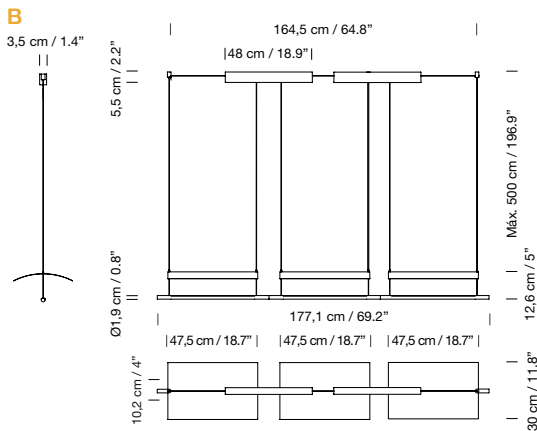

2018 Sistema Lámina 45

Antoni Arola

Modules	Dimming	Drawing	Code	ex-VAT
2 modules	0-10V	A	LAMPB01	1.300 €
	DALI	A	LAMPB01D	1.300 €
3 modules	0-10V	B	LAMPB02	2.050 €
	DALI	B	LAMPB02D	2.050 €
4 modules	0-10V	C	LAMPB03	2.800 €
	DALI	C	LAMPB03D	2.800 €

White grey metallic shade with glossy finish (exterior).

Black metal structure with matte finish.

Suitable for dimming 0-10V / DALI.

(Not included external dimmer switch 0-10V / DALI).

Electric cable length: 5 m / 196.9"

Weights:

2 modules: 4 kg / 8.8 lb

3 modules: 7 kg / 15.4 lb

4 modules: 10 kg / 22 lb

Contact Santa & Cole team for other configurations.

Light source included (dimmable):

2 modules: Built-in LED: 31 W

3 modules: Built-in LED: 49 W

4 modules: Built-in LED: 67 W