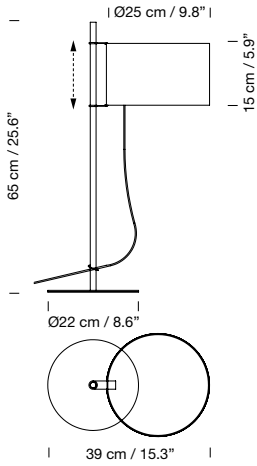

1996
TMD
Miguel Milá

Description

Satin nickel structure. Rotating and height-adjustable white linen lampshade.

Code

TMDTA01

ex-VAT

375 €

The light is switched on/off by pulling softly from the cable.

Contract version available for this product. Contact us for further details.

Light source included:

LED bulb: 4,8 W / E27 / (Max. hgt. 105 mm / 4.1")