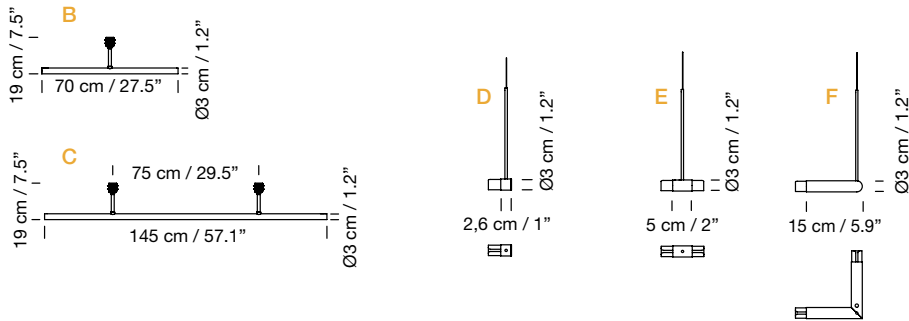

1990
Sistema Gran Fonda
Gabriel Ordeig Cole

Lampshade

Composition for 3 lampshades

Structure

Examples of composition