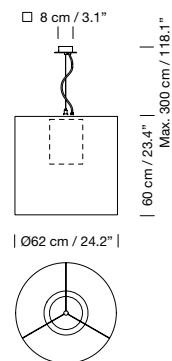

2003 Moaré L

Antoni Arola

Lampshade L	Code	ex-VAT
White	MOAPE01	1.040 €
Red	MOAPE02	1.040 €
Grey	MOAPE03	1.040 €
Black	MOAPE04	1.040 €

Structure with cylindrical acrylsatiné methacrylate diffuser.
Metallic graphite black square canopy included.
Polyester lampshade.
Electric cable length: 3 m / 118.1".
Weight: 4,8 kg / 10.6 lb

Light source included:

3 x LED bulb: 11 W / E27 / (Max. hgt. 130 mm / 5.1")