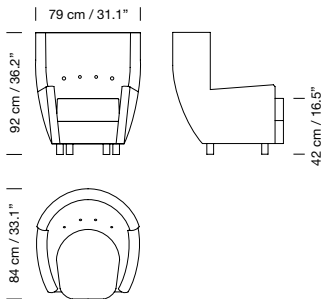

1957 Moragas Armchair

Antoni de Moragas Gallissà

Upholstered	Code	ex-VAT
Customer's fabric	MORMA01	2.070 €
Gabriel Step, Gabriel Select or Gabriel Grain fabric	MORMA02	2.850 €
Gabriel Passion, Gabriel Focus or Gabriel Focus Melange fabric	MORMA03	3.055 €
Gabriel Savoy fabric	MORMA04	3.395 €

Beech legs with cherry wood colour finish.

Fabric measures: 5 m / 5.47 yd long by 1,40 m / 1.53 yd wide.

On special request also available in CMHR foam with a 5% price increase.