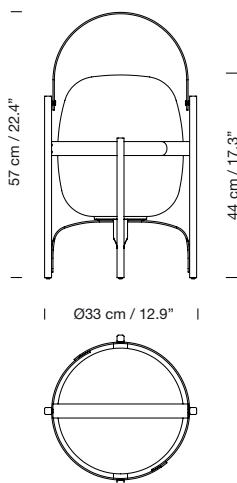

2022

Cesta Exterior

Miguel Milá

New colour

Aluminium structure	Code	ex-VAT
Black	CESTG01	740 €
English green	CESTG03	740 €

White opal polyethylene lampshade.

Electric cable length: 4 m / 157.5"

Light source included:

LED bulb: 4,8 W / E27 / (Max. hgt. 130 mm / 5.1")

CE IP 65