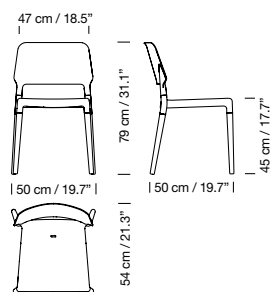

**1.575 €**

CE

2009  
**Belloch Chair**  
 Lagranja Design

New colour

**Legs**

Natural beech wood

**Color**

White grey