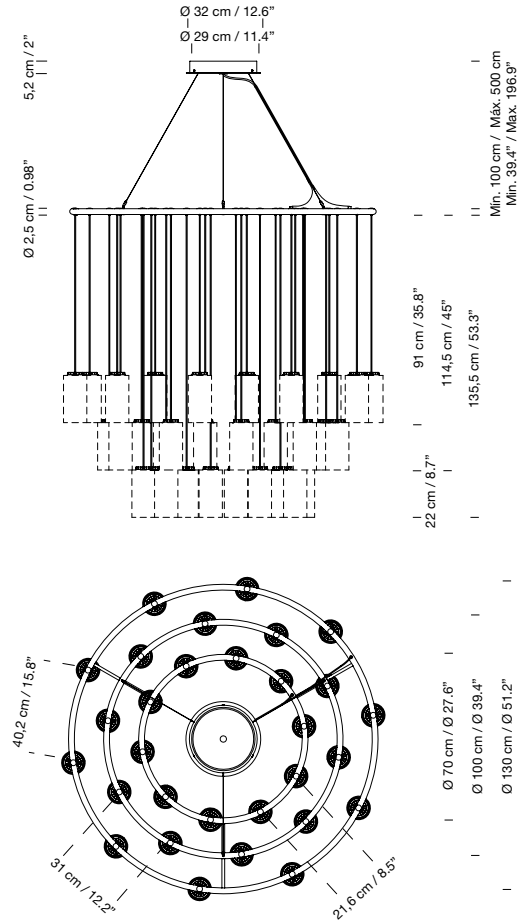

2015
Cirio Chandelier M
Antoni Arola

A