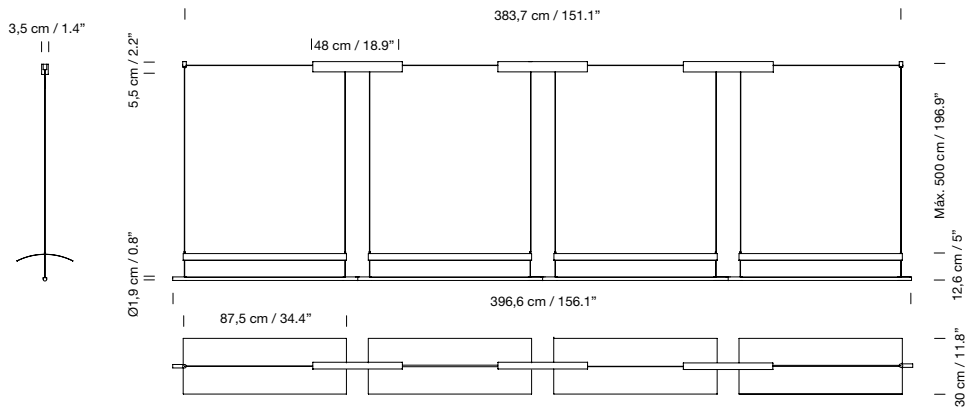

2018
Sistema Lámina 85
Antoni Arola

A

B

C