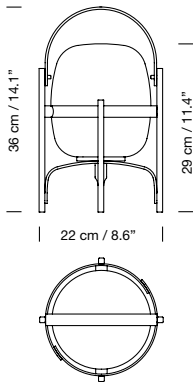

2017

Cestita Batería

Miguel Milá

Lampshade	Code	ex-VAT
White opal polyethylene	CESTC01	550 €
White opal glass	CESTC02	550 €

Cherry wood structure.

Lithium battery.

Switch incorporated into the luminaire with 3 intensity levels.

Power range:

- 5h on high power
- 12h on medium power
- 24h on minimum power

Includes charger.

Battery charging time: 6.5h

To prevent degradation of the lamp, it should not be left outdoors permanently.

Light source included (dimmable):

Built-in LED: 2,5 W