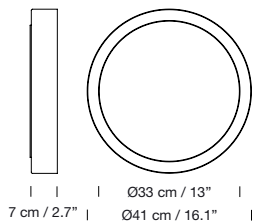

2009
Amigo
Gonzalo Milá
Miguel Milá

Description

White metallic structure. Cylindrical translucent methacrylate diffuser.

Code

AMIOA01

ex-VAT

705 €

Suitable for dimming systems 1-10V. (External dimmer switch 1-10V not included).
Suitable for outdoor use.

Light source included (dimmable):

Built-in LED: 40 W