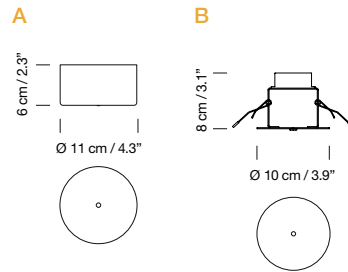

Canopies

Lampshade: White metallic							Code	ex-VAT
Surface canopy						Built-in canopy		
Not dimmable		Dimmable 1-10V [1]		Dimmable DALI [1]		Not dimmable		
Black	White	Black	White	Black	White	White		
3 m / 118.1"						HHPPA01	515 €	
8 m / 315"						HHPPA02	550 €	
3 m / 118.1"						HHPPA03	515 €	
8 m / 315"						HHPPA04	550 €	
3 m / 118.1"						HHPPA05	550 €	
8 m / 315"						HHPPA06	585 €	
3 m / 118.1"						HHPPA07	550 €	
8 m / 315"						HHPPA08	585 €	
3 m / 118.1"						HHPPA05D	550 €	
8 m / 315"						HHPPA06D	585 €	
3 m / 118.1"						HHPPA07D	550 €	
8 m / 315"						HHPPA08D	585 €	
3 m / 118.1"						HHPPA09	530 €	
8 m / 315"						HHPPA10	565 €	

LED capsule with electric black cable