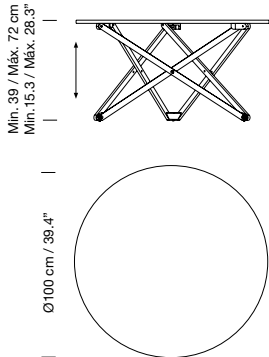

1979 Subeybaja Table

Robert Heritage, Roger Webb

Structure and top	Code	ex-VAT
Natural oak	SUBFA01	1.155 €
Black oak	SUBFA02	1.155 €

Adjustable to 7 heights, from 39cm / 15.3" to 72cm / 28.3"

CE