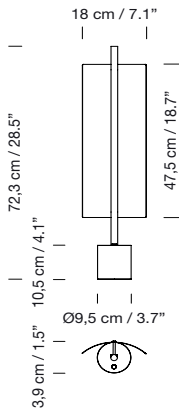

2023
Lámina 45
Antoni Arola

New product

Description

White grey metallic shade with glossy finish (exterior).
Black metal structure with matte finish.

Code

LAMTA01

ex-VAT

630 €

Dimmer and switch incorporated into the luminaire.

Light source included (dimmable):

Built-in LED: 11 W