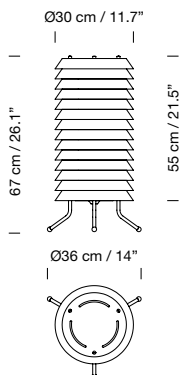

1955
Maija 30
Ilmari Tapiovaara

Description	Code	ex-VAT
Metallic lampshade finished in matte white. Brass legs finished in matte.	MAISA01	1.710 €

Diffuser in white translucent methacrylate.
Dimmer included.

Light source included (dimmable):
Built-in LED: 24 W