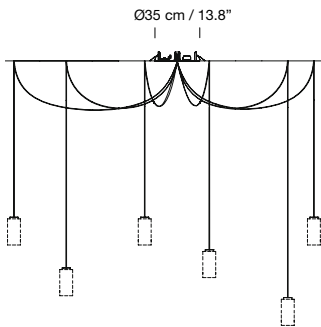

Built-in canopy