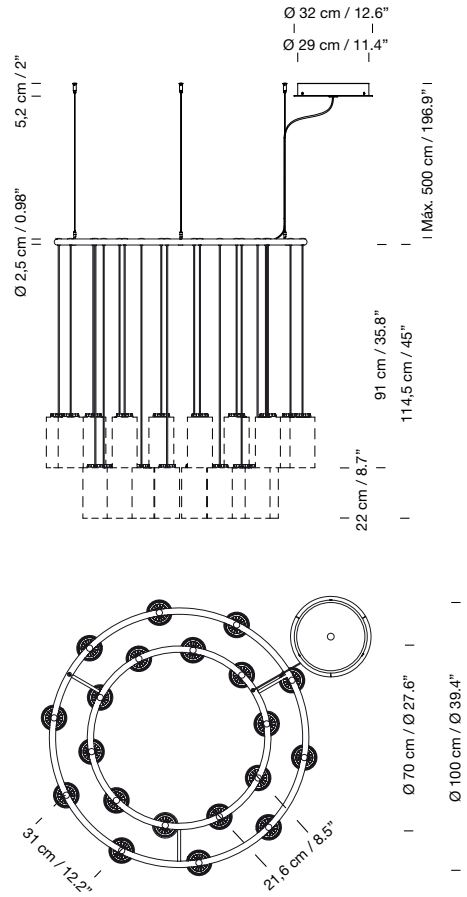

2015
Cirio Chandelier S
Antoni Arola

A

B