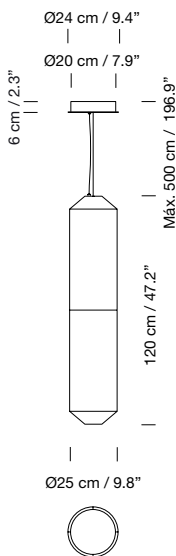

2017 Tekiø Vertical P2

Anthony Dickens

New dimming adjustment

Dimming	Code	ex-VAT
1-10 V	TKVPB01	1.845 €
DALI	TKVPB01D	1.845 €

Metal P2 structure. Washi Japanese paper P2 shade.
White grey metallic canopy with power supply incorporated.
Suitable for dimming 1-10V / DALI.
(Not included external dimmer switch 1-10V / DALI).
Dim to Warm control 2200K – 2700K.
Electric cable length: 5 m / 196.9"
Weight: 4,5 Kg / 9.9 lb

Light source included (dimmable):
Built-in LED: 73 W