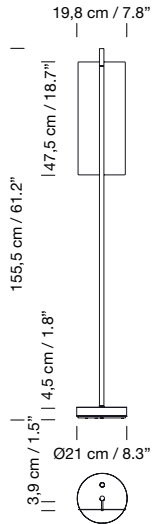

2023
Lámina Dorada 45
Antoni Arola

New product

Description	Code	ex-VAT
Metallic flat shade with gold finish. Black metal structure with matte finish.	LATSA01	870 €

Dimmer and switch incorporated into the luminaire.

Light source included (dimmable):
Built-in LED: 11 W