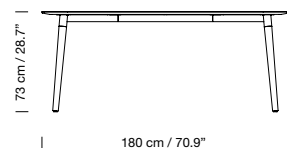

Belloch rectangular Table

Lagranja Design

Description

White metallic structure with natural beech wood legs.
Color Core white colour top.

Code

BEMFB01

ex-VAT

2.140 €