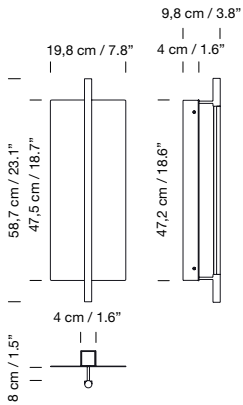

2023 Lámina Dorada 45

Antoni Arola

New product

Description

Metallic flat shade with gold finish.
Black metal structure with matte finish.

Code

LATWA01

ex-VAT

685 €

Suitable for dimming 0-10V.
(Not included external dimmer switch 0-10V).

Light source included (dimmable):

Built-in LED: 11 W