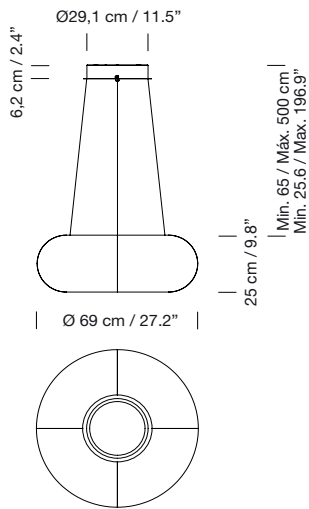

Electric cable length: 5 m / 196.9"

Weight: 7,5 Kg / 16.5 lb

**Light source included (dimmable):**

Built-in LED: 120 W

A

B

2017  
**Tekiò Circular P4**  
 Anthony Dickens

**New dimming adjustment**