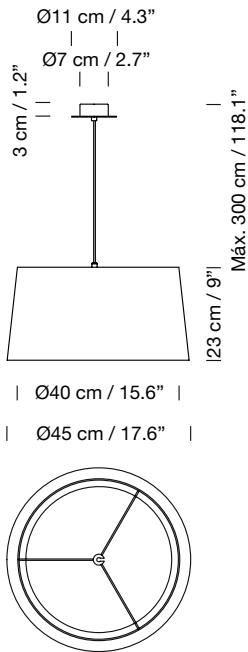

1994

GT6

Santa & Cole Team

Lower disc in translucent white PVC Ø 36 cm / 14.2".

Canopy suitable for side entry adaptor (p. 147).

Electric cable length: 3 m / 118.1"

Weight: 2,5 kg / 5.5 lb

Recommended light source (not included):

1 x / 2 x LED bulb: 11 W / E27 / (Max. hgt. 130 mm / 5.1")

Lampshade: Natural ribbon		Code	ex-VAT
Metallic Sisisí canopy	Cable		
Satin nickel	Black	GT6PA01	380 €
Textured white finish	White	GT6PA02	375 €
Textured white finish	Black	GT6PA03	375 €
Textured black finish	Black	GT6PA04	385 €
Satin nickel for 2 light sources	Black	GT6PA05	460 €
Textured white finish for 2 light sources	White	GT6PA06	440 €
Textured white finish for 2 light sources	Black	GT6PA07	440 €
Textured black finish for 2 light sources	Black	GT6PA08	440 €

Lampshade: Red-amber ribbon		Code	ex-VAT
Metallic Sisisí canopy	Cable		
Satin nickel	Black	GT6PA09	380 €
Textured white finish	White	GT6PA10	375 €
Textured white finish	Black	GT6PA11	375 €
Textured black finish	Black	GT6PA12	385 €
Satin nickel for 2 light sources	Black	GT6PA13	460 €
Textured white finish for 2 light sources	White	GT6PA14	440 €
Textured white finish for 2 light sources	Black	GT6PA15	440 €
Textured black finish for 2 light sources	Black	GT6PA16	440 €

Lampshade: Black ribbon		Code	ex-VAT
Metallic Sisisí canopy	Cable		
Satin nickel	Black	GT6PA17	380 €
Textured white finish	White	GT6PA18	375 €
Textured white finish	Black	GT6PA19	375 €
Textured black finish	Black	GT6PA20	385 €
Satin nickel for 2 light sources	Black	GT6PA21	460 €
Textured white finish for 2 light sources	White	GT6PA22	440 €
Textured white finish for 2 light sources	Black	GT6PA23	440 €
Textured black finish for 2 light sources	Black	GT6PA24	440 €