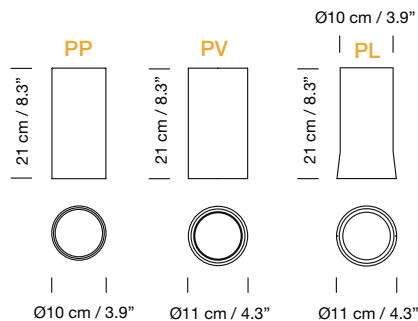

2010 Cirio Lineal 3 modules

Antoni Arola

Lampshade	Canopy	Code	ex-VAT
White porcelain (PP)	Circular (37-60 W): Dimming DALI / DSI / SWITCH DIM	CILPC01	7.365 €
	Rectangular. Dimming 1-10V	CILPC02	7.370 €
	Rectangular. Dimming DALI	CILPC02D	7.370 €
White opal glass (PV)	Circular (37-60 W) :Dimming DALI / DSI / SWITCH DIM	CILPC03	7.365 €
	Rectangular. Dimming 1-10V	CILPC04	7.370 €
	Rectangular. Dimming DALI	CILPC04D	7.370 €
Polished brass (PL)	Circular (37-60 W): Dimming DALI / DSI / SWITCH DIM	CILPC05	9.165 €
	Rectangular. Dimming 1-10V	CILPC06	9.170 €
	Rectangular. Dimming DALI	CILPC06D	9.170 €

Capsule with LED module, translucent white diffuser and heat sink with black matte finish.

Matte black aluminium structure.

Matte black metallic canopy with built-in equipment.

Suitable for dimming. (Not included external dimmer switch).

Electric cable length: 5 m / 196.9"

Weight (with canopy and porcelain lampshade): 16,5 Kg / 36.4 lb

Contact Santa & Cole team for other configurations.

Light sources included (dimmable):

Circular canopy: 15 x Built-in LED: 3,7 W

Rectangular canopy: 15 x Built-in LED: 7,7 W

Lampshades