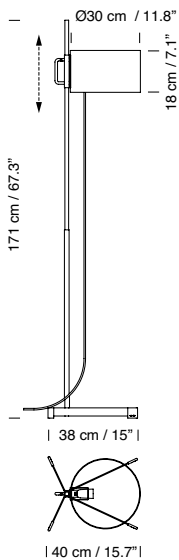

**Light source included (dimmable):**

Built-in LED: 6 W

1961  
**TMC**  
 Miguel Milá

**Description**

Two-part metal structure: upper half chrome-plated and lower half black. Height-adjustable opal white methacrylate lampshade.