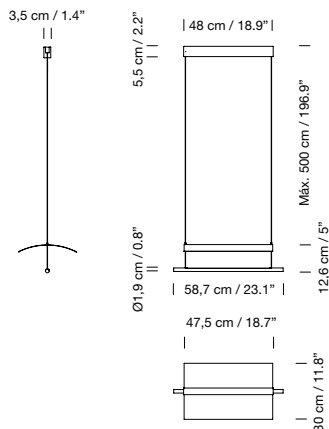

2018
Lámina 45
Antoni Arola

Dimming	Code	ex-VAT
0-10V	LAMPA01	700 €
DALI	LAMPA01D	700 €

White grey metallic shade with glossy finish (exterior).
Black metal structure with matte finish.
Suitable for dimming 0-10V / DALI.
(Not included external dimmer switch 0-10V / DALI).
Electric cable length: 5 m / 196.9"
Weight: 2,8 Kg / 6.2 lb

Light source included (dimmable):
Built-in LED: 18 W