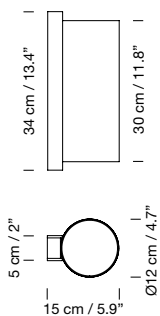

1964 TMM largo

Miguel Milá

Parchment lampshade	Wood structure	Code	ex-VAT
Beige	Beech	TMMWB01	230 €
	Walnut	TMMWB02	265 €
White	Beech	TMMWB03	230 €
	Walnut	TMMWB04	265 €

Light source included:

LED bulb: 4,8 W / E27 / (Max. hgt. 105 mm / 4.1")