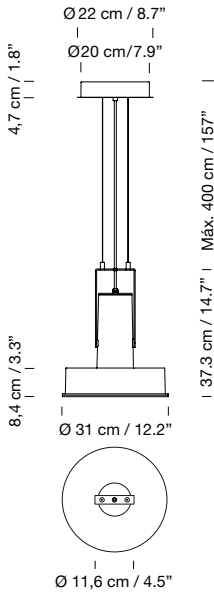

2015 Arne Domus

Santa & Cole Team

Description

White grey structure and canopy.

Code

ARNPA01

ex-VAT

1.435 €

Matte aluminium injection structure.

Acid-etched and tempered glass diffusor.

Metallic circular canopy included with power supply incorporated.

Suitable for dimming 1-10V. (Not included external dimmer switch 1-10V).

Suitable for outdoor use.

Electric cable length: 4 m / 157.5"

Weight: 6,2 kg / 13.7 lb

Light source included (dimmable):

Built-in LED: 33 W

UL US LISTED