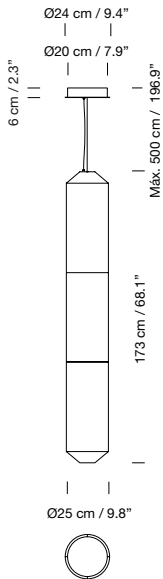

2017
Tekiò Vertical P3
Anthony Dickens

New dimming adjustment

Dimming	Code	ex-VAT
1-10 V	TKVPC01	2.440 €
DALI	TKVPC01D	2.440 €

Metal P3 structure. Washi Japanese paper P3 shade.
White grey metallic canopy with power supply incorporated.
Suitable for dimming 1-10V / DALI.
(Not included external dimmer switch 1-10V / DALI).
Dim to Warm control 2200K – 2700K.
Electric cable length: 5 m / 196.9"
Weight: 6 Kg / 13.2 lb

Light source included (dimmable):
Built-in LED: 100 W