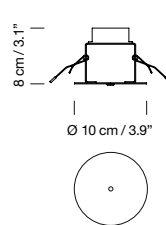

1964
M64
Miguel Milá

Capsule with LED module, translucent white diffuser and heat sink with black matte finish.

^[1] Suitable for dimming 1-10V / DALI.

(Not included external dimmer switch 1-10V / DALI).

Electric cable length: 3 m / 118.1" - 8 m / 315"

Weight with polished brass lampshade: 1,35 kg / 2.98 lb

Weight with aluminium lampshade: 1 kg / 2.2 lb

Light source included:

Not dimmable: Built-in LED: 3,7 W

Dimmable: Built-in LED: 7,7 W

Canopies

A

B