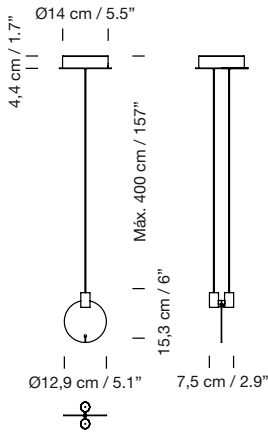

2022 Bijou S

Antoni Arola

New product

Metallic structure	Dimming	Code	ex-VAT
Glossy white	1-10 V	BIJPA01	675 €
	DALI	BIJPA01D	675 €
Glossy red	1-10 V	BIJPA02	675 €
	DALI	BIJPA02D	675 €

Metallic circular canopy included with power supply incorporated.

Suitable for dimming 1-10V / DALI.

(Not included external dimmer switch 1-10V / DALI).

Electric cable length: 4 m / 157.5"

Weight: 1,1 kg / 2.4 lb

Light source included (dimmable):

Built-in LED: 11,4 W