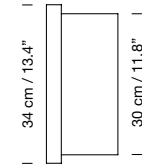

2002 TMM Metálico

Miguel Milá

Description	Code	ex-VAT
Satin nickel structure. White methacrylate shade.	TMMWC01	325 €

Light source included:
LED bulb: 4,8 W / E27 / (Max. hgt. 105 mm / 4.1")