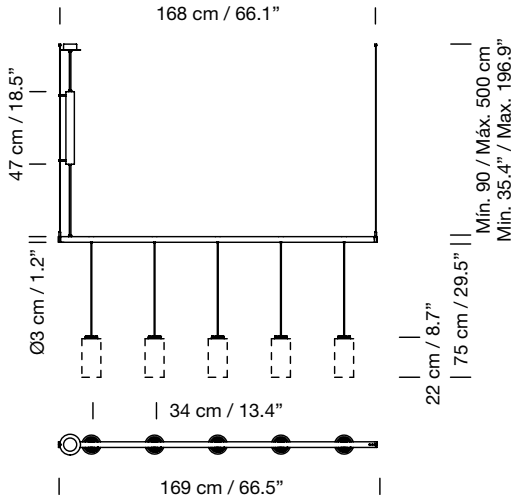

2010

Cirio Lineal 1 module

Antoni Arola

Circular canopy