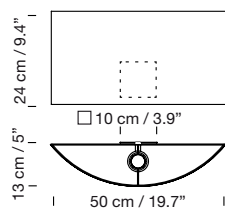

Comodín rectangular

Santa & Cole Team

Lampshade	Code	ex-VAT
Stitched beige parchment	COMWB01	225 €
Natural ribbon	COMWB02	225 €
Red-amber ribbon	COMWB03	225 €
Black ribbon	COMWB04	225 €
Tile Raw Color ribbon	COMWB05	245 €
Mustard Raw Color ribbon	COMWB06	245 €
Green Raw Color ribbon	COMWB07	245 €
White linen	COMWB08	245 €

Chrome-plated structure.

Light source included:

LED bulb: 4,8 W / E27 / (Max. hgt. 105 mm / 4.1")