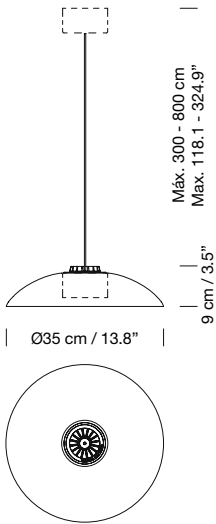

2013
HeadHat Plate S
Santa & Cole Team

Capsule with LED module, translucent white diffuser and heat sink with black matte finish.
Matte finish lampshade and diffuser in white translucent methacrylate.
[1] Suitable for dimming 1-10V / DALI.
(Not included external dimmer switch 1-10V / DALI).
Electric cable length: 3 m / 118.1" - 8 m / 315"
Weight: 1,5 kg / 3.3 lb

Light source included:
Not dimmable: Built-in LED: 3,7 W
Dimmable: Built-in LED: 7,7 W