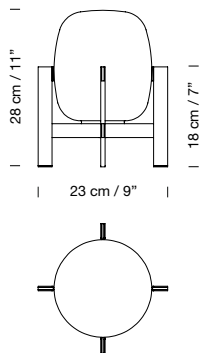

1962 Cestita Metálica

Miguel Milá

Description	Code	ex-VAT
Stainless steel structure. White opal glass lampshade.	CESTE01	860 €

Dimmer included.

Light source included (dimmable):

LED bulb: 4,8 W / E27 / (Max. hgt. 105 mm / 4.1")

Maximum bulb diameter: 60 mm / 2.36"