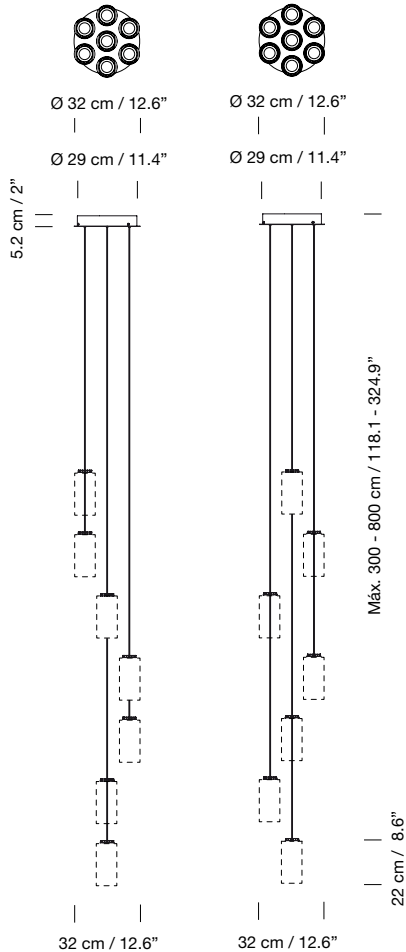

2017 Cirio Cascada 7

Antoni Arola

Spiral
composition

Random
composition

Lampshades