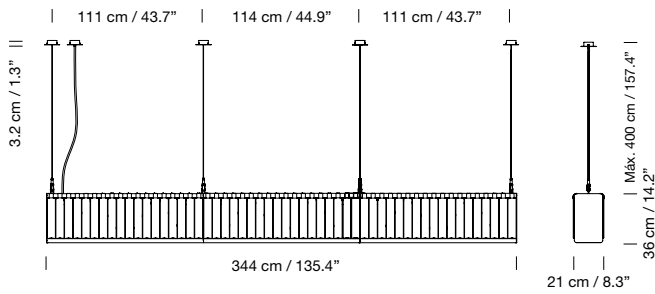

2014
Línea Estadio
Miguel Milá

A

B

C

D