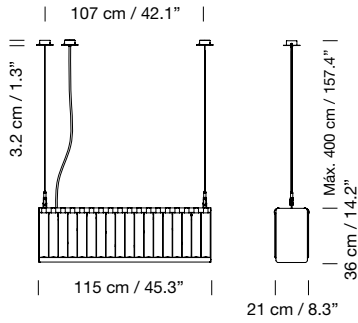

2014
Línea Estadio
Miguel Milá

A