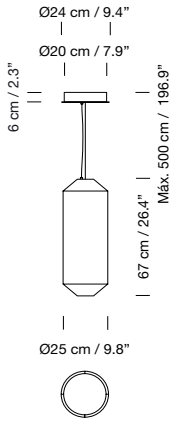

2017 Tekiø Vertical P1

Anthony Dickens

New dimming adjustment

Dimming	Code	ex-VAT
1-10 V	TKVPA01	1.505 €
DALI	TKVPA01D	1.505 €

Metal P1 structure. Washi Japanese paper P1 shade.
White grey metallic canopy with power supply incorporated.
Suitable for dimming 1-10V / DALI.
(Not included external dimmer switch 1-10V / DALI).
Dim to Warm control 2200K – 2700K.
Electric cable length: 5 m / 196.9"
Weight: 3 Kg / 6.6 lb

Light source included (dimmable):
Built-in LED: 43 W