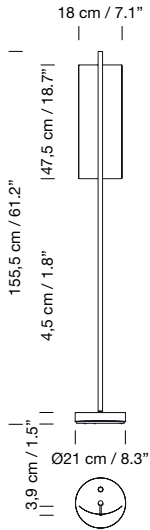

2023
Lámina 45
Antoni Arola

New product

Description

White grey metallic shade with glossy finish (exterior).
Black metal structure with matte finish.

Code

LAMSA01

ex-VAT

870 €

Dimmer and switch incorporated into the luminaire.

Light source included (dimmable):

Built-in LED: 11 W