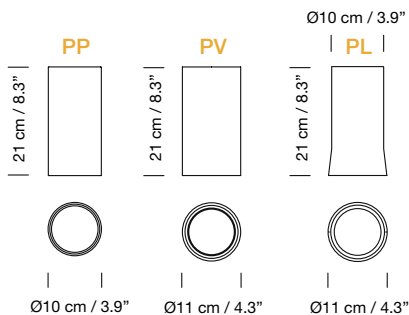

Lampshade: White porcelain (PP)		Code	ex-VAT
LED capsule	Dimming		
3 m / 118.1"	1-10 V	CICPB01	2.590 €
	DALI	CICPB01D	2.590 €
8 m / 315"	1-10 V	CICPB02	2.835 €
	DALI	CICPB02D	2.835 €

Lampshade: White opal glass (PV)		Code	ex-VAT
LED capsule	Dimming		
3 m / 118.1"	1-10 V	CICPB03	2.590 €
	DALI	CICPB03D	2.590 €
8 m / 315"	1-10 V	CICPB04	2.835 €
	DALI	CICPB04D	2.835 €

Lampshade: Polished brass (PL)		Code	ex-VAT
LED capsule	Dimming		
3 m / 118.1"	1-10 V	CICPB05	3.430 €
	DALI	CICPB05D	3.430 €
8 m / 315"	1-10 V	CICPB06	3.675 €
	DALI	CICPB06D	3.675 €

Capsule with LED module, translucent white diffuser and heat sink with black matte finish.

Matte black metal circular canopy + power supply 7 light sources.

Suitable for dimming 1-10V / DALI.

(Not included external dimmer switch 1-10V / DALI).

Electric cable length: 3 m / 118.1" - 8 m / 315"

Weight (with porcelain lampshade):

3 m: 9 Kg / 19.8 lb

8 m: 10 Kg / 22 lb

Light sources included (dimmable):

Built-in LED: 64,6 W