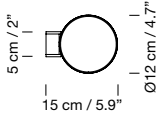

2002 TMM Metálico

Miguel Milá