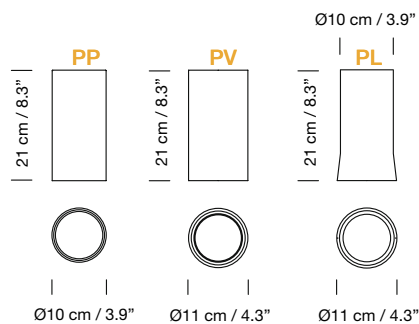

2015
Cirio Chandelier L
Antoni Arola

Lampshade	Dimming	Code	ex-VAT
White porcelain (PP)	1-10V	CIHPC01	14.355 €
	DALI	CIHPC01D	14.355 €
White opal glass (PV)	1-10V	CIHPC02	14.355 €
	DALI	CIHPC02D	14.355 €
Polished brass (PL)	1-10V	CIHPC03	19.155 €
	DALI	CIHPC03D	19.155 €

Capsule with LED module, translucent white diffuser and heat sink with black matte finish.

Matte black aluminium circular structure $\varnothing$ 160 cm / 63" for 40 light sources.

Matte black metallic circular canopy included with power supply incorporated.

2 hanging system options:

- Direct cable to canopy (A)
- Direct cable to ceiling (B)

Suitable for dimming 1-10V / DALI.

(Not included external dimmer switch 1-10V / DALI).

Electric cable length: 5 m / 196.9"

Weight (with porcelain lampshade): 50 kg / 110.2 lb

Light sources included (dimmable):

Built-in LED: 228 W

Lampshades