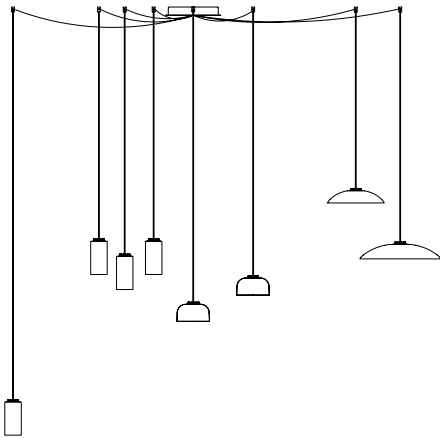

Multiple canopy	Dimming	Code	ex-VAT
Black surface	1-10 V	CIF11	760 €
	DALI	CIF11-DALI	760 €
White surface	1-10 V	CIF12	760 €
	DALI	CIF12-DALI	760 €
White built-in	1-10 V	CIF22	795 €
	DALI	CIF22-DALI	795 €

LED capsule with electric black cable	Code	ex-VAT
3 m / 118.1"	HEL03	135 €
8 m / 315"	HEL08	170 €

Capsule with LED module, translucent white diffuser and heat sink with black matte finish.
Circular ceiling plate with power supply incorporated for a minimum of 6 and a maximum of 12 light sources.
Suitable for dimming 1-10V / DALI.
(Not included external dimmer switch 1-10V / DALI).
Electric cable length: 3 m / 118.1" - 8 m / 315"

Light sources included (dimmable):
Built-in LED: 7,7 W