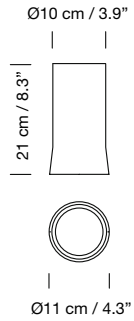

2010
Cirio Circular L
Antoni Arola

Lampshades

PP

PV

PL

Lampshade	Matte black metal canopy	Code	ex-VAT
White porcelain (PP)	Circular. Dimming DALI / DSI / SWITCH DIM	CIRPC01	14.515 €
	Rectangular. Dimming 1-10V	CIRPC02	14.530 €
	Rectangular. Dimming DALI	CIRPC02D	14.530 €
White opal glass (PV)	Circular. Dimming DALI / DSI / SWITCH DIM	CIRPC03	14.515 €
	Rectangular. Dimming 1-10V	CIRPC04	14.530 €
	Rectangular. Dimming DALI	CIRPC04D	14.530 €
Polished brass (PL)	Circular. Dimming DALI / DSI / SWITCH DIM	CIRPC05	19.555 €
	Rectangular. Dimming 1-10V	CIRPC06	19.570 €
	Rectangular. Dimming DALI	CIRPC06D	19.570 €

Circular canopy