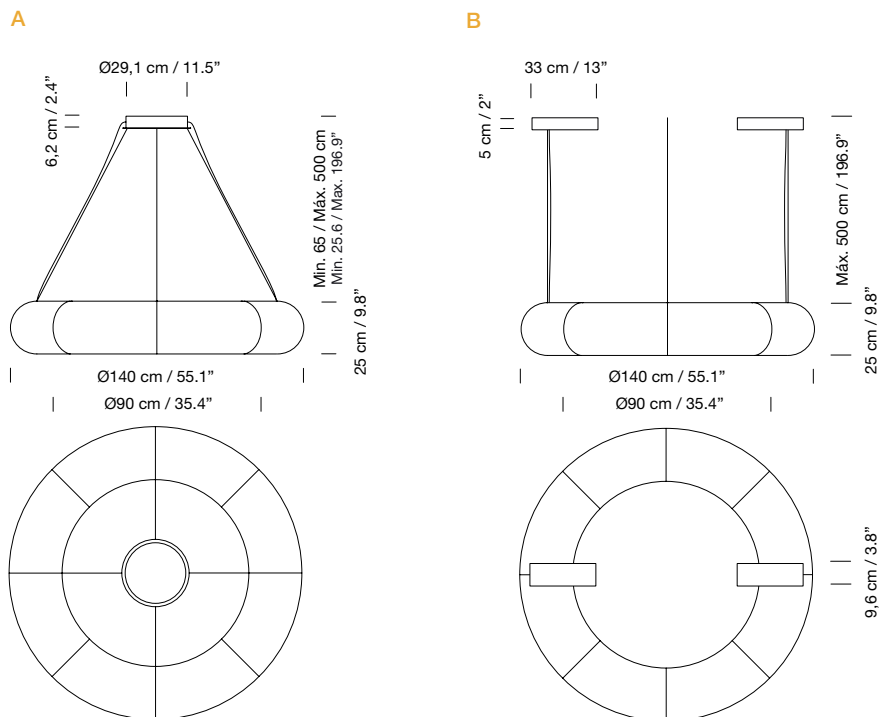

2017
Tekiò Circular P8
Anthony Dickens

New dimming adjustment

Canopy	Dimming	Drawing	Code	ex-VAT
Circular	1-10V	A	TKCPA01	4.580 €
	DALI	A	TKCPA01D	4.580 €
Rectangular	1-10V	B	TKCPA02	4.970 €
	DALI	B	TKCPA02D	4.970 €

Metal P8 structure.

Washi Japanese paper P8 shade.

White grey metallic canopy with power supply incorporated.

Suitable for dimming 1-10V / DALI.

(Not included external dimmer switch 1-10V / DALI).

Dim to Warm control 2200K – 2700K.

Electric cable length: 5 m / 196.9"

Weight: 15 Kg / 33.1 lb

Light source included (dimmable):

Built-in LED: 200 W