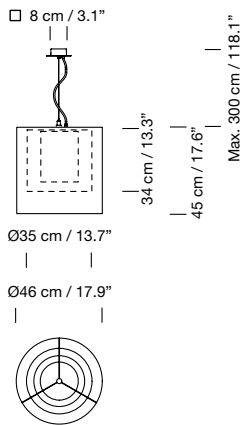

2003 Moaré MS

Antoni Arola

Lampshade M	Lampshade S	Code	ex-VAT
White	White	MOAPA01	1.060 €
	Red	MOAPA02	1.060 €
	Grey	MOAPA03	1.060 €
Red	White	MOAPA04	1.060 €
	Red	MOAPA05	1.060 €
	Grey	MOAPA06	1.060 €
Grey	White	MOAPA07	1.060 €
	Red	MOAPA08	1.060 €
	Grey	MOAPA09	1.060 €
Black	White	MOAPA10	1.060 €
	Red	MOAPA11	1.060 €
	Grey	MOAPA12	1.060 €

Structure with cylindrical acrylsatiné methacrylate diffuser.

Metallic graphite black square canopy included.

Polyester lampshade.

Electric cable length: 3 m / 118.1".

Weight: 5,5 kg / 12.1 lb

Light source included:

3 x LED bulb: 11 W / E27 / (Max. hgt. 130 mm / 5.1")