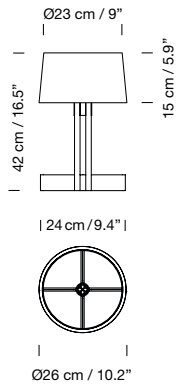

1973
FAD Menor
Miguel Milá

Description

Natural oak wood structure. White linen lampshade.

Code

FADTA01

ex-VAT

445 €

Light source included:

LED bulb: 4,8 W / E27 / (Max. hgt. 105 mm / 4.1")