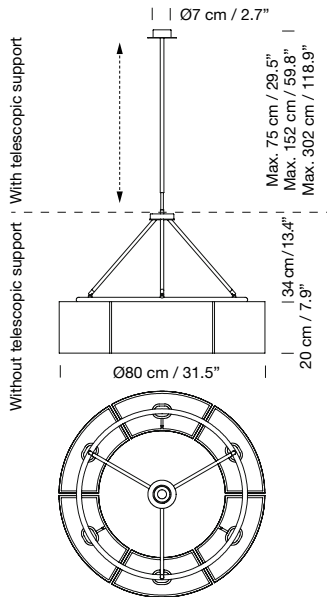

2003 Sexta

Miguel Milá

White translucent PVC lampshades.

Chrome-plated structure, pendulous and telescopic support which allows you to define the height at installation.

Chrome-plated metallic circular canopy included suitable for side entry adaptor (p. 147).

Weight: 6 Kg / 13.2 lb

Light source included:

6 x LED bulb: 11 W / E27 / (Max. hgt. 115 mm / 4.5")

Telescopic tube	6 Lower discs (Optional)	Code	ex-VAT
Max. 75 cm / 29.5"	Without diffuser	SXTPA01	1.875 €
Max. 75 cm / 29.5"	Translucent opal methacrylate	SXTPA02	2.055 €
Max. 152 cm / 59.8"	Without diffuser	SXTPA03	1.885 €
Max. 152 cm / 59.8"	Translucent opal methacrylate	SXTPA04	2.065 €
Max. 302 cm / 118.9"	Without diffuser	SXTPA05	2.025 €
Max. 302 cm / 118.9"	Translucent opal methacrylate	SXTPA06	2.205 €
Without telescopic tube	Without diffuser	SXTPA07	1.695 €
Without telescopic tube	Translucent opal methacrylate	SXTPA08	1.875 €