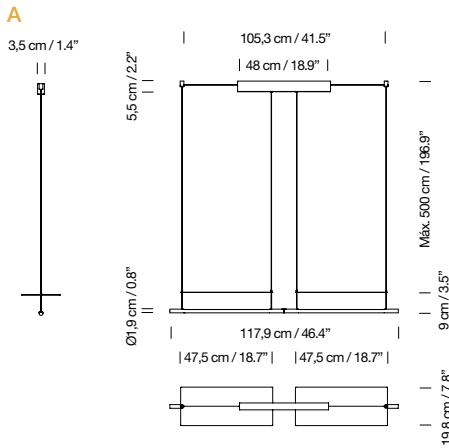

2023 Sistema Lámina Dorada 45

Antoni Arola

New product

Modules	Dimming	Drawing	Code	ex-VAT
2 modules	0-10V	A	LATPB01	1.300 €
	DALI	A	LATPB01D	1.300 €
3 modules	0-10V	B	LATPB02	2.050 €
	DALI	B	LATPB02D	2.050 €
4 modules	0-10V	C	LATPB03	2.800 €
	DALI	C	LATPB03D	2.800 €

Metallic flat shade with gold finish.

Black metal structure with matte finish.

Suitable for dimming 0-10V / DALI.

(Not included external dimmer switch 0-10V / DALI).

Electric cable length: 5 m / 196.9"

Weights:

2 modules: 4 kg / 8.8 lb

3 modules: 7 kg / 15.4 lb

4 modules: 10 kg / 22 lb

Contact Santa & Cole team for other configurations.

Light source included (dimmable):

2 modules: Built-in LED: 31 W

3 modules: Built-in LED: 49 W

4 modules: Built-in LED: 67 W