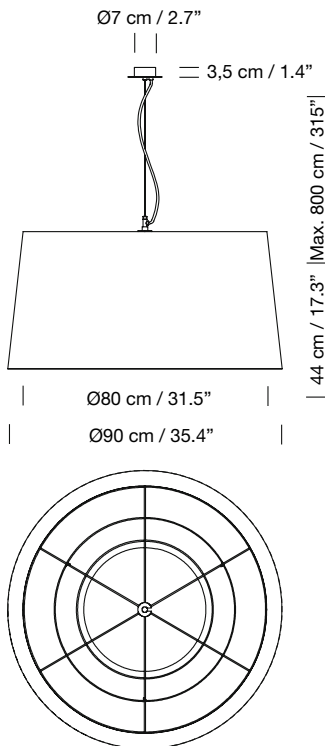

1994

GT6

Santa & Cole Team

Lampshade: White linen		Code	ex-VAT
Metallic Sisisi canopy	Cable		
Satin nickel	Black	GT6PA49	380 €
Textured white finish	White	GT6PA50	375 €
Textured white finish	Black	GT6PA51	375 €
Textured black finish	Black	GT6PA52	385 €
Satin nickel for 2 light sources	Black	GT6PA53	460 €
Textured white finish for 2 light sources	White	GT6PA54	440 €
Textured white finish for 2 light sources	Black	GT6PA55	440 €
Textured black finish for 2 light sources	Black	GT6PA56	440 €

Light source	Code	ex-VAT
LED bulb: 11 W - 2.700 K	6BOM41	30 €

2000

GT7

Santa & Cole Team

Ribbon lampshade	Circular metal canopy	Code	ex-VAT
Natural	Black	GT7PA01	1.025 €
	Satin nickel	GT7PA02	1.035 €
Red-amber	Black	GT7PA03	1.025 €
	Satin nickel	GT7PA04	1.035 €
Black	Black	GT7PA05	1.025 €
	Satin nickel	GT7PA06	1.035 €
Tile Raw Color	Black	GT7PA07	1.085 €
	Satin nickel	GT7PA08	1.095 €
Mustard Raw Color	Black	GT7PA09	1.085 €
	Satin nickel	GT7PA10	1.095 €
Green Raw Color	Black	GT7PA11	1.085 €
	Satin nickel	GT7PA12	1.095 €

White socket assembly with black cable.

Black metal disc on the upper part: Ø 40 cm / 15.6"

and translucent white PVC diffuser disc on the lower part: Ø 60 cm / 23.7".

Canopy suitable for side entry adaptor (p. 147).

Electric cable length: 8 m / 315"

Weight: 7 Kg / 15.4 lb

Light source included:

3 x LED bulb: 11 W / E27 / (Max. hgt. 137 mm / 5.4")