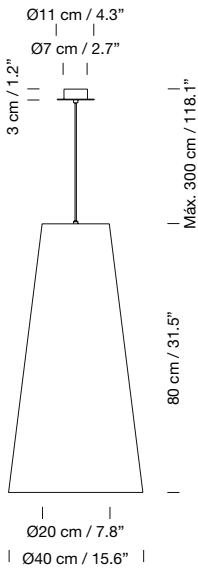

Sísísí cónicas largas GT4

Gabriel Ordeig Cole

Lampshade: Stitched beige parchment		Code	ex-VAT
Metallic Sísísí canopy	Cable		
Satin nickel	Black	GT4PA01	495 €
Textured white finish	White	GT4PA02	490 €
Textured white finish	Black	GT4PA03	490 €
Textured black finish	Black	GT4PA04	500 €

Light source	Code	ex-VAT
LED bulb: 11 W - 2.700 K	6BOM41	30 €

Canopy suitable for side entry adaptor (p. 147).

Weight: 0,8 kg / 1.8 lb

Recommended light source (not included):

LED bulb: 11 W / E27 / (Max. hgt. 155 mm / 6.1")