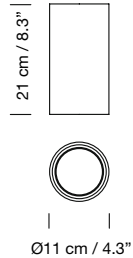

2010
Cirio Oval
Antoni Arola

Lampshades

PP

PV

PL

Lampshade	Matte black metal canopy	Code	ex-VAT
White porcelain (PP)	Circular: Dimming DALI / DSI / SWITCH DIM	CIRPD01	15.060 €
	Rectangular: Dimming 1-10V	CIRPD02	15.075 €
	Rectangular: Dimming DALI	CIRPD02D	15.075 €
White opal glass (PV)	Circular: Dimming DALI / DSI / SWITCH DIM	CIRPD03	15.060 €
	Rectangular: Dimming 1-10V	CIRPD04	15.075 €
	Rectangular: Dimming DALI	CIRPD04D	15.075 €
Polished brass (PL)	Circular: Dimming DALI / DSI / SWITCH DIM	CIRPD05	19.620 €
	Rectangular: Dimming 1-10V	CIRPD06	19.635 €
	Rectangular: Dimming DALI	CIRPD06D	19.635 €

Circular canopy