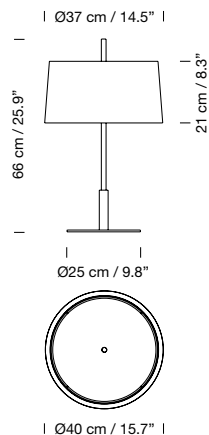

1991 Diana Menor

Federico Correa, Alfonso Milá,
Miguel Milá

Lampshade / Upper diffuser ^[1]	Metallic structure	Code	ex-VAT
White linen / Translucent white parchment	Satin nickel	DIATA01	720 €
	Shiny gold	DIATA02	795 €
Black linen / Stone parchment	Satin nickel	DIATA03	720 €
	Shiny gold	DIATA04	795 €

^[1] Upper diffuser for energy saving bulbs only.

Dimmer included.

Light source included (dimmable):

2 x LED bulb: 4,8 W / E27 / (Max. hgt. 105 mm / 4.1")