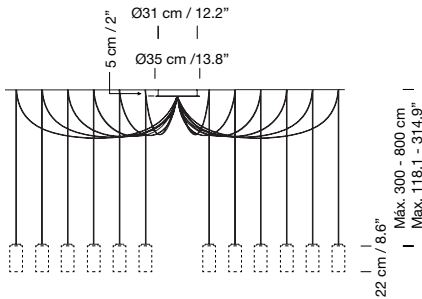

2010 Cirio Múltiple

Antoni Arola

Surface canopy