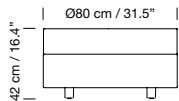

Large Moragas Ottoman

Antoni de Moragas Gallissà

Upholstered	Code	ex-VAT
Customer's fabric	MORMC01	900 €
Gabriel Step, Gabriel Select or Gabriel Grain fabric	MORMC02	1.315 €
Gabriel Passion, Gabriel Focus, or Gabriel Focus Melange fabric	MORMC03	1.330 €
Gabriel Savoy fabric	MORMC04	1.500 €

Beech legs with cherry wood colour finish.

Fabric measures: 3 m / 3.28 yd long by 1,40 m / 1.53 yd wide.

On special request also available in CMHR foam
with a 5% price increase.