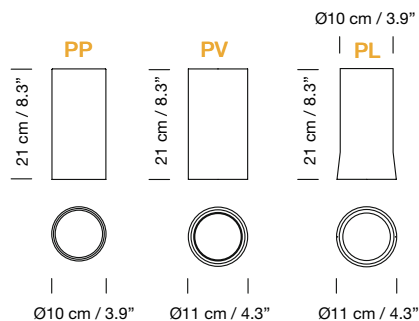

2015
Cirio Chandelier S
Antoni Arola

Lampshade	Dimming	Code	ex-VAT
White porcelain (PP)	1-10V	CIHPA01	7.150 €
	DALI	CIHPA01D	7.150 €
White opal glass (PV)	1-10V	CIHPA02	7.150 €
	DALI	CIHPA02D	7.150 €
Polished brass (PL)	1-10V	CIHPA03	9.550 €
	DALI	CIHPA03D	9.550 €

Capsule with LED module, translucent white diffuser and heat sink with black matte finish.

Matte black aluminium circular structure $\varnothing$ 100 cm / 39.4" for 20 light sources.

Matte black metallic circular canopy included with power supply incorporated.

2 hanging system options:

- Direct cable to canopy (A)
- Direct cable to ceiling (B)

Suitable for dimming 1-10V / DALI.

(Not included external dimmer switch 1-10V / DALI).

Electric cable length: 5 m / 196.9"

Weight (with porcelain lampshade): 25 Kg / 55.1 lb

Light sources included (dimmable):

Built-in LED: 114 W

Lampshades