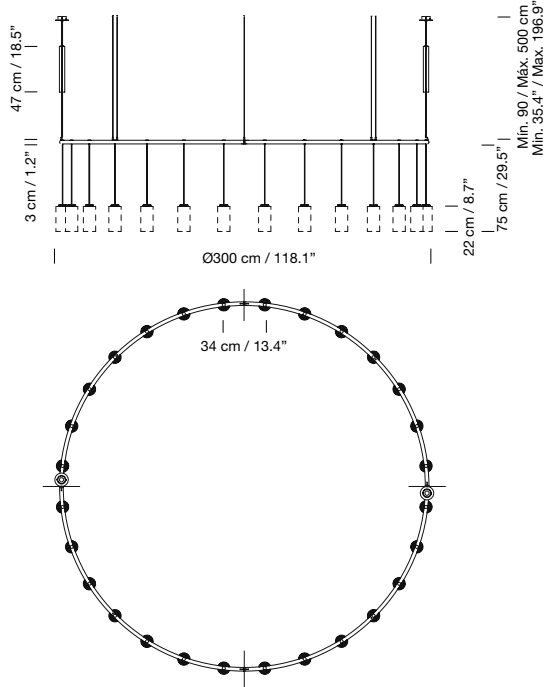

2010 Cirio Circular M

Antoni Arola

Circular canopy