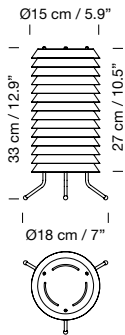

1955

Maija 15

Ilmari Tapiovaara

Metallic lampshades

Matte white

Code

MAITA01

ex-VAT

1.020 €

Satin nude rose

MAITA02

1.100 €

Diffuser in white translucent engineering plastic.

Brass legs finished in matte.

Dimmer included.

Light source included (dimmable):

Built-in LED: 12 W

1957