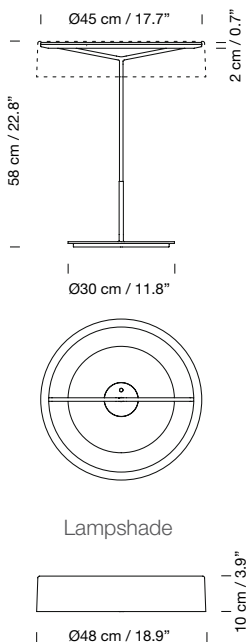

2013
Sin L
Antoni Arola

Structure	Lampshade (optional)	Code	ex-VAT
Graphite	Without lampshade	SINTB01	1.900 €
	White opal methacrylate	SINTB06	2.120 €
	Graphite aluminium	SINTB02	2.245 €
White grey	Without lampshade	SINTB03	1.900 €
	White opal methacrylate	SINTB04	2.120 €
	White grey aluminium	SINTB05	2.245 €

Metal structure with matte finish.
Dimmer and switch incorporated into the luminaire.

Light source included (dimmable):

Built-in LED: 25 W