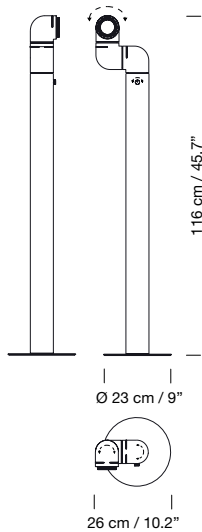

2021
Tatu Alta
André Ricard

Orientable structure

White grey

Pure red

Code

TATSA01

TATSA02

ex-VAT

695 €

695 €

Glossy ABS plastic body and metal column.
Adjustable focal length from 30° to 50°.
Adjustable light intensity 0% to 100%.
Dimmer and switch incorporated into the luminaire.

Light source included (dimmable):

Built-in LED: 6 W