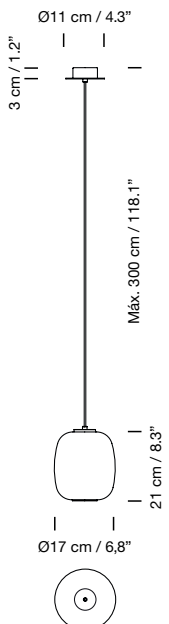

1962 Globo Cestita

Miguel Milá