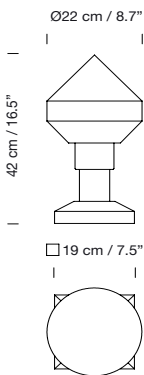

Zeleste

Àngel Jové, Santiago Roqueta

Description

Alabaster structure

Code

ZELTA01

ex-VAT

820 €

Weight: 9 kg / 19,8 lb
Dimmer included.

Light source included (dimmable):

LED bulb: 11 W / E27 / (Max. hgt. 115 mm / 4.5")