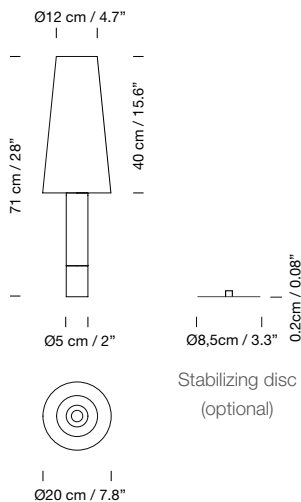

1987

Básica M1

Santiago Roqueta,
Santa & Cole Team

Lampshade: White linen		Code	ex-VAT
Base	Stabilizing disc		
Nickel	–	BASTA29	410 €
Nickel	Nickel	BASTA30	460 €
Bronze	–	BASTA31	410 €
Bronze	Bronze	BASTA32	460 €

Birch wood column with metallic base.
Dimmer included.

Light source included (dimmable):

LED bulb: 11 W / E27 / (Max. hgt. 115 mm / 4.5")

1987

Básica M2

Santiago Roqueta,
Santa & Cole Team

Lampshade: Stitched beige parchment		Code	ex-VAT
Base	Stabilizing disc		
Nickel	–	BASTB01	410 €
Nickel	Nickel	BASTB02	460 €
Bronze	–	BASTB03	410 €
Bronze	Bronze	BASTB04	460 €

Birch wood column with metallic base.
Dimmer included.

Light source included (dimmable):

LED bulb: 11 W / E27 / (Max. hgt. 115 mm / 4.5")