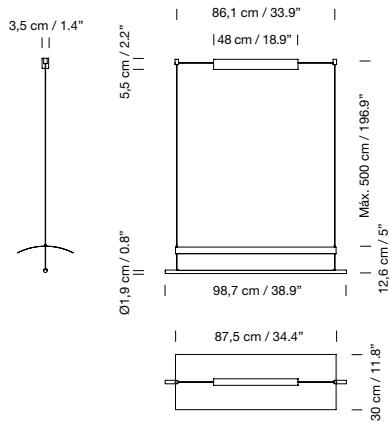

2018 Lámina 85

Antoni Arola

Dimming	Code	ex-VAT
0-10V	LAMPC01	850 €
DALI	LAMPC01D	850 €

White grey metallic shade with glossy finish (exterior).
Black metal structure with matte finish.
Suitable for dimming 0-10V / DALI.
(Not included external dimmer switch 0-10V / DALI).
Electric cable length: 5 m / 196.9"
Weight: 3,7 Kg / 8.2 lb

Light source included (dimmable):
Built-in LED: 31 W

2018 Sistema Lámina 85

Antoni Arola

Modules	Dimming	Drawing	Code	ex-VAT
2 modules	0-10V	A	LAMPD01	1.530 €
	DALI	A	LAMPD01D	1.530 €
3 modules	0-10V	B	LAMPD02	2.415 €
	DALI	B	LAMPD02D	2.415 €
4 modules	0-10V	C	LAMPD03	3.300 €
	DALI	C	LAMPD03D	3.300 €

White grey metallic shade with glossy finish (exterior).
Black metal structure with matte finish.
Suitable for dimming 0-10V / DALI.
(Not included external dimmer switch 0-10V / DALI).
Electric cable length: 5 m / 196.9"
Weights:
2 modules: 6 kg / 13 lb
3 modules: 10 kg / 22 lb
4 modules: 13,5 kg / 30 lb

Contact Santa & Cole team for other configurations.

Light source included (dimmable):
2 modules: Built-in LED: 54 W
3 modules: Built-in LED: 85 W
4 modules: Built-in LED: 116 W