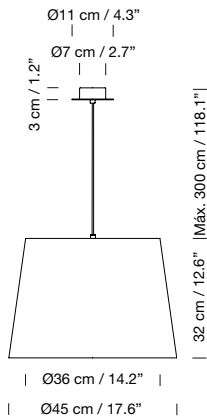

1993
Sísís cónicas GT1
Santa & Cole Team

Lampshade: Stitched beige parchment		Code	ex-VAT
Metallic Sísís canopy	Cable		
Satin nickel	Black	GT1PA01	295 €
Textured white finish	White	GT1PA02	290 €
Textured white finish	Black	GT1PA03	290 €
Textured black finish	Black	GT1PA04	300 €
Satin nickel for 2 light sources	Black	GT1PA05	375 €
Textured white finish for 2 light sources	White	GT1PA06	355 €
Textured white finish for 2 light sources	Black	GT1PA07	355 €
Textured black finish for 2 light sources	Black	GT1PA08	355 €

Lampshade: Natural ribbon		Code	ex-VAT
Metallic Sísís canopy	Cable		
Satin nickel	Black	GT1PA09	290 €
Textured white finish	White	GT1PA10	285 €
Textured white finish	Black	GT1PA11	285 €
Textured black finish	Black	GT1PA12	295 €
Satin nickel for 2 light sources	Black	GT1PA13	370 €
Textured white finish for 2 light sources	White	GT1PA14	350 €
Textured white finish for 2 light sources	Black	GT1PA15	350 €
Textured black finish for 2 light sources	Black	GT1PA16	350 €

Lampshade: Red-amber ribbon		Code	ex-VAT
Metallic Sísís canopy	Cable		
Satin nickel	Black	GT1PA17	290 €
Textured white finish	White	GT1PA18	285 €
Textured white finish	Black	GT1PA19	285 €
Textured black finish	Black	GT1PA20	295 €
Satin nickel for 2 light sources	Black	GT1PA21	370 €
Textured white finish for 2 light sources	White	GT1PA22	350 €
Textured white finish for 2 light sources	Black	GT1PA23	350 €
Textured black finish for 2 light sources	Black	GT1PA24	350 €