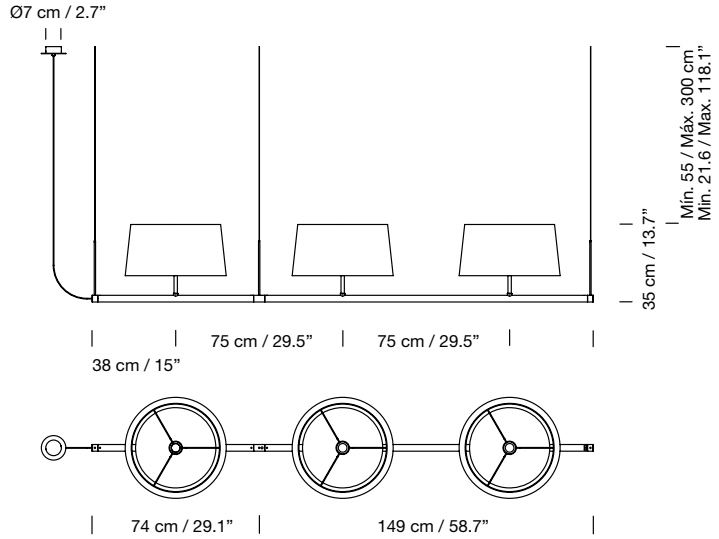

Composition for 3 lampshades