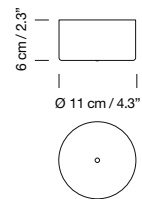

1964
M64
Miguel Milá

Capsule with LED module, translucent white diffuser and heat sink with black matte finish.

^[1] Suitable for dimming 1-10V / DALI.

(Not included external dimmer switch 1-10V / DALI).

Electric cable length: 3 m / 118.1" - 8 m / 315"

Weight with polished brass lampshade: 1,35 kg / 2.98 lb

Weight with aluminium lampshade: 1 kg / 2.2 lb

Light source included:

Not dimmable: Built-in LED: 3,7 W

Dimmable: Built-in LED: 7,7 W

Canopies

A

B