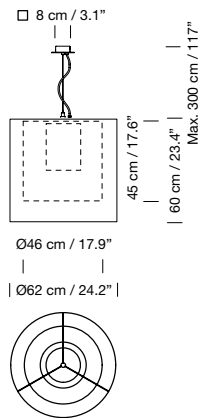

2003 Moaré LM

Antoni Arola

Lampshade L	Lampshade M	Code	ex-VAT
White	White	MOAPB01	1.355 €
	Red	MOAPB02	1.355 €
	Grey	MOAPB03	1.355 €
	Black	MOAPB04	1.355 €
Red	White	MOAPB05	1.355 €
	Red	MOAPB06	1.355 €
	Grey	MOAPB07	1.355 €
	Black	MOAPB08	1.355 €
Grey	White	MOAPB09	1.355 €
	Red	MOAPB10	1.355 €
	Grey	MOAPB11	1.355 €
	Black	MOAPB12	1.355 €
Black	White	MOAPB13	1.355 €
	Red	MOAPB14	1.355 €
	Grey	MOAPB15	1.355 €
	Black	MOAPB16	1.355 €

Structure with cylindrical acrylsatiné methacrylate diffuser.
Metallic graphite black square canopy included.
Polyester lampshade.
Electric cable length: 3 m / 118.1".
Weight: 6,3 kg / 13.9 lb

Light source included:

3 x LED bulb: 11 W / E27 / (Max. hgt. 130 mm / 5.1")