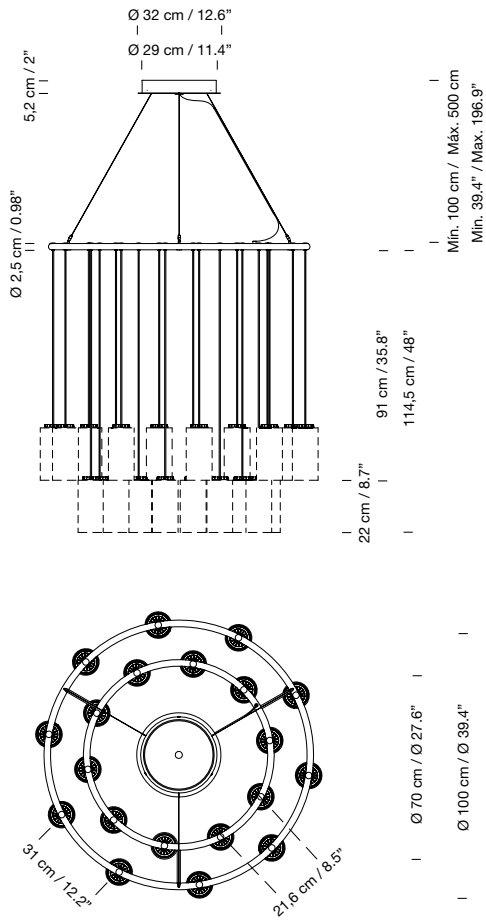

2015
Cirio Chandelier S
Antoni Arola

A