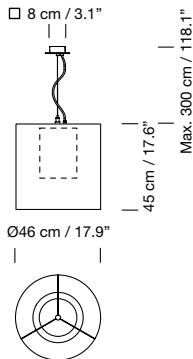

2003 Moaré M

Antoni Arola

Lampshade M	Code	ex-VAT
White	MOAPD01	860 €
Red	MOAPD02	860 €
Grey	MOAPD03	860 €
Black	MOAPD04	860 €

Structure with cylindrical acrylsatiné methacrylate diffuser.
Metallic graphite black square canopy included.
Polyester lampshade.
Electric cable length: 3 m / 118.1".
Weight: 4,5 kg / 9.9 lb

Light source included:

3 x LED bulb: 11 W / E27 / (Max. hgt. 130 mm / 5.1")