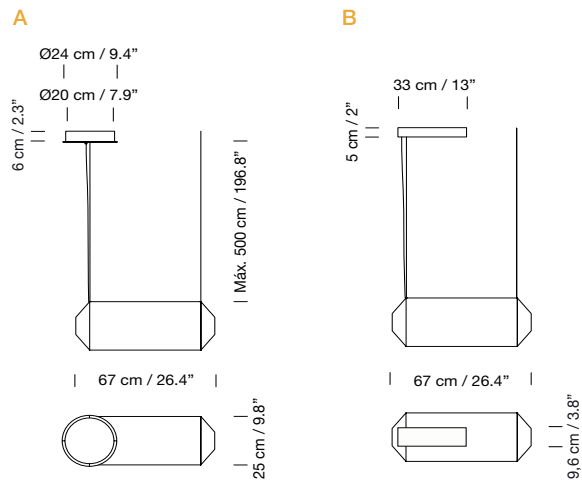

2017

Tekiò Horizontal P1

Anthony Dickens

New dimming adjustment

Canopy	Dimming	Drawing	Code	ex-VAT
Circular	1-10V	A	TKHPA01	1.505 €
	DALI	A	TKHPA01D	1.505 €
Rectangular	1-10V	B	TKHPA02	1.505 €
	DALI	B	TKHPA02D	1.505 €

Metal P1 structure.

Washi Japanese paper P1 shade.

White grey metallic canopy with power supply incorporated.

Suitable for dimming 1-10V / DALI.

(Not included external dimmer switch 1-10V / DALI).

Dim to Warm control 2200K – 2700K.

Electric cable length: 5 m / 196.9"

Weight: 3 Kg / 6.6 lb

Light source included (dimmable):

Built-in LED: 43 W