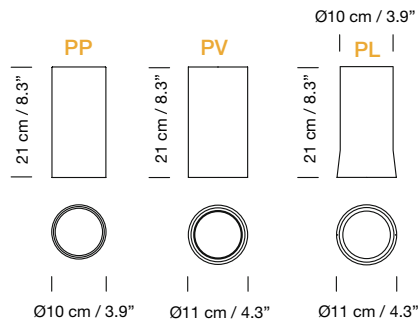

2010

Cirio Lineal 2 modules

Antoni Arola

Lampshade	Canopy	Code	ex-VAT
White porcelain (PP)	Circular (37-60 W): Dimming DALI / DSI / SWITCH DIM	CILPB01	4.965 €
	Rectangular. Dimming 1-10V	CILPB02	4.970 €
	Rectangular. Dimming DALI	CILPB02D	4.970 €
White opal glass (PV)	Circular (37-60 W): Dimming DALI / DSI / SWITCH DIM	CILPB03	4.965 €
	Rectangular. Dimming 1-10V	CILPB04	4.970 €
	Rectangular. Dimming DALI	CILPB04D	4.970 €
Polished brass (PL)	Circular (37-60 W): Dimming DALI / DSI / SWITCH DIM	CILPB05	6.165 €
	Rectangular. Dimming 1-10V	CILPB06	6.170 €
	Rectangular. Dimming DALI	CILPB06D	6.170 €

Capsule with LED module, translucent white diffuser and heat sink with black matte finish.

Matte black aluminium structure.

Matte black metallic canopy with built-in equipment.

Suitable for dimming. (Not included external dimmer switch).

Electric cable length: 5 m / 196.9"

Weight (with canopy and porcelain lampshade): 12 Kg / 26.5 lb

Light sources included (dimmable):

Circular canopy: 10 x Built-in LED: 3,7 W

Rectangular canopy: 10 x Built-in LED: 7,7 W

Lampshades