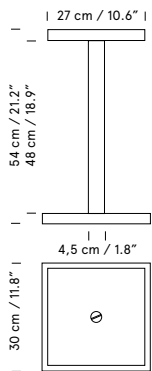

1973
Peana Molina
Jaume Sans

Description	Code	ex-VAT
Solid walnut wood structure.	MOLFA01	370 €

CE