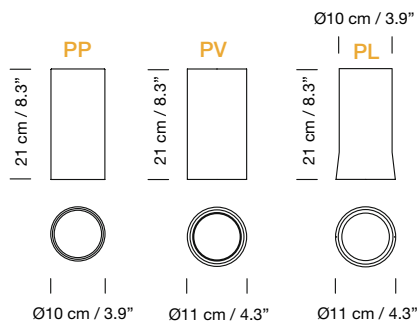

2010
Cirio Lineal 1 module
Antoni Arola

Lampshade	Canopy	Code	ex-VAT
White porcelain (PP)	Circular (20 W): Dimming DALI / DSI / SWITCH DIM	CILPA01	2.610 €
	Rectangular. Dimming 1-10V	CILPA02	2.570 €
	Rectangular. Dimming DALI	CILPA02D	2.570 €
White opal glass (PV)	Circular (20 W): Dimming DALI / DSI / SWITCH DIM	CILPA03	2.610 €
	Rectangular. Dimming 1-10V	CILPA04	2.570 €
	Rectangular. Dimming DALI	CILPA04D	2.570 €
Polished brass (PL)	Circular (20 W): Dimming DALI / DSI / SWITCH DIM	CILPA05	3.210 €
	Rectangular. Dimming 1-10V	CILPA06	3.170 €
	Rectangular. Dimming DALI	CILPA06D	3.170 €

Capsule with LED module, translucent white diffuser and heat sink with black matte finish.

Matte black aluminium structure.

Matte black metallic canopy with built-in equipment.

Suitable for dimming. (Not included external dimmer switch).

Electric cable length: 5 m / 196.9"

Weight (with canopy and porcelain lampshade): 7,5 Kg / 16.5 lb

Light sources included (dimmable):

Circular canopy: 5 x Built-in LED: 3,7 W

Rectangular canopy: 5 x Built-in LED: 7,7 W

Lampshades