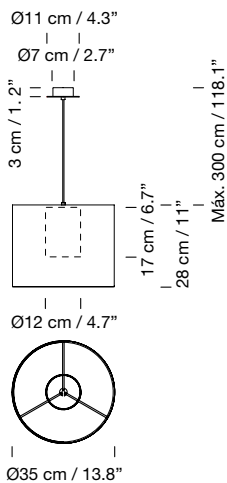

2017 Moaré Liviana S

Antoni Arola

Metallic Sisisí canopy	Cable	Code	ex-VAT
Satin nickel	Black	MOLPA01	345 €
Textured white finish	White	MOLPA02	340 €
Textured white finish	Black	MOLPA03	340 €
Textured black finish	Black	MOLPA04	350 €

Light source

LED bulb: 11 W - 2.700 K

Code	ex-VAT
6BOM41	30 €

White polyester lampshade. White parchment cylindrical diffuser.
Electric cable length: 3 m / 118.1"
Weight: 4 kg / 8.8 lb

Recommended light source (not included):

LED bulb: 11 W / E27 / (Max. hgt. 155 mm / 6.1")