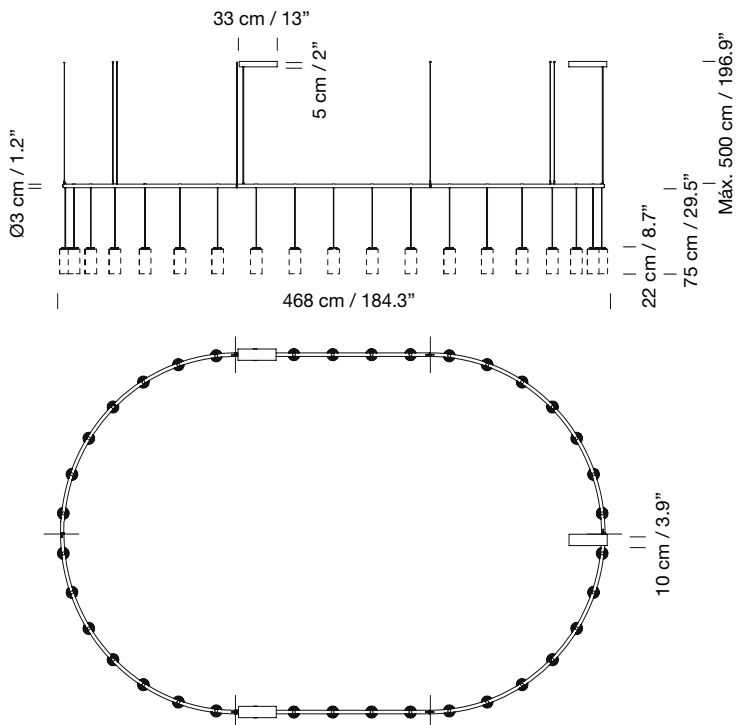

2010
Cirio Oval
Antoni Arola

Capsule with LED module, translucent white diffuser and heat sink with black matte finish.
Combination of the linear and circular M (ø 300 cm / 118.1") models.
Matte black aluminium structure.
Suitable for dimming. (Not included external dimmer switch).
Electric cable length: 5 m / 196.9"
Weight (with porcelain lampshade): 46 Kg / 101.4 lb

Light sources included (dimmable):

Circular canopy: 38 x Built-in LED: 3,7 W

Rectangular canopy: 38 x Built-in LED: 7,7 W

Rectangular canopy