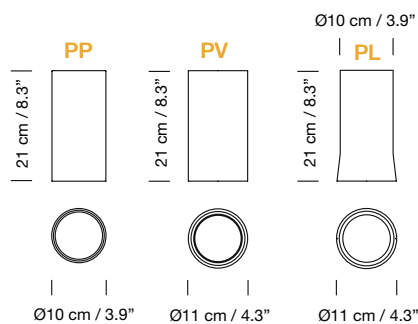

2015
Cirio Chandelier M
Antoni Arola

Lampshade	Dimming	Code	ex-VAT
White porcelain (PP)	1-10V	CIHPB01	10.300 €
	DALI	CIHPB01D	10.300 €
White opal glass (PV)	1-10V	CIHPB02	10.300 €
	DALI	CIHPB02D	10.300 €
Polished brass (PL)	1-10V	CIHPB03	13.900 €
	DALI	CIHPB03D	13.900 €

Capsule with LED module, translucent white diffuser and heat sink with black matte finish.

Matte black aluminium circular structure $\varnothing$ 130 cm / 51.2" for 30 light sources.

Matte black metallic circular canopy included with power supply incorporated.

2 hanging system options:

- Direct cable to canopy (A)
- Direct cable to ceiling (B)

Suitable for dimming 1-10V / DALI.

(Not included external dimmer switch 1-10V / DALI).

Electric cable length: 5 m / 196.9"

Weight (with porcelain lampshade): 35 kg / 77.2 lb

Light sources included (dimmable):

Built-in LED: 171 W

Lampshades