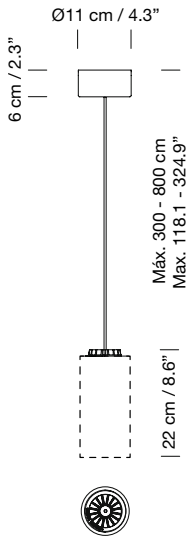

2010 Cirio Simple

Antoni Arola

Surface canopy