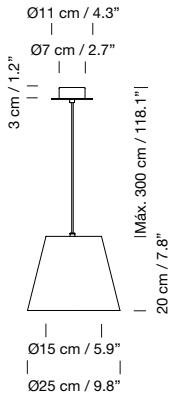

1993

Sísís cónicas MT1

Santa & Cole Team

Lampshade: Stitched beige parchment		Code	ex-VAT
Metallic Sísís canopy	Cable		
Satin nickel	Black	MT1PA01	210 €
Textured white finish	White	MT1PA02	205 €
Textured white finish	Black	MT1PA03	205 €
Textured black finish	Black	MT1PA04	215 €

Lampshade: Natural ribbon		Code	ex-VAT
Metallic Sísís canopy	Cable		
Satin nickel	Black	MT1PA05	210 €
Textured white finish	White	MT1PA06	205 €
Textured white finish	Black	MT1PA07	205 €
Textured black finish	Black	MT1PA08	215 €

Lampshade: Red-amber ribbon		Code	ex-VAT
Metallic Sísís canopy	Cable		
Satin nickel	Black	MT1PA09	210 €
Textured white finish	White	MT1PA10	205 €
Textured white finish	Black	MT1PA11	205 €
Textured black finish	Black	MT1PA12	215 €

Lampshade: Black ribbon		Code	ex-VAT
Metallic Sísís canopy	Cable		
Satin nickel	Black	MT1PA13	210 €
Textured white finish	White	MT1PA14	205 €
Textured white finish	Black	MT1PA15	205 €
Textured black finish	Black	MT1PA16	215 €

Lampshade: Tile Raw Color ribbon		Code	ex-VAT
Metallic Sísís canopy	Cable		
Satin nickel	Black	MT1PA17	220 €
Textured white finish	White	MT1PA18	215 €
Textured white finish	Black	MT1PA19	215 €
Textured black finish	Black	MT1PA20	225 €