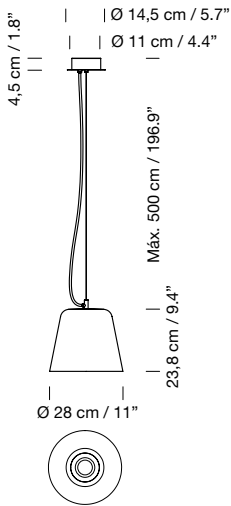

2022

Vaso

Industrial Facility

Structure and canopy	Dimming	Code	ex-VAT
White grey	1-10V	VASPA01	765 €
	DALI	VASPA01D	765 €
Black	1-10V	VASPA02	765 €
	DALI	VASPA02D	765 €
Aluminium grey	1-10V	VASPA03	765 €
	DALI	VASPA03D	765 €

Matte aluminium injection structure with integrated driver.
Primary optics with tempered glass cover.
Metallic circular canopy included.
Suitable for dimming 1-10V / DALI.
(Not included external dimmer switch 1-10V / DALI).
Electric cable length: 4 m / 157.5"
Weight: 3,5 kg / 7.7 lb

Light source included (dimmable):

Built-in LED: 40 W

Side entry adaptor

Description	Code	ex-VAT
Side entry adaptor	6FSC01	40 €