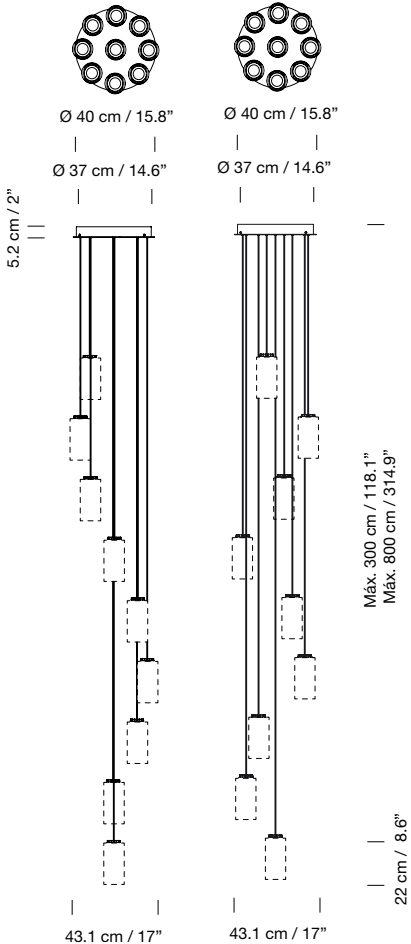

2017 Cirio Cascada 9

Antoni Arola

Spiral
composition

Random
composition

Lampshade: White porcelain (PP)		Code	ex-VAT
LED capsule	Dimming		
3 m / 118.1"	1-10 V	CICPC01	3.220 €
	DALI	CICPC01D	3.220 €
8 m / 315"	1-10 V	CICPC02	3.535 €
	DALI	CICPC02D	3.535 €

Lampshade: White opal glass (PV)		Code	ex-VAT
LED capsule	Dimming		
3 m / 118.1"	1-10 V	CICPC03	3.220 €
	DALI	CICPC03D	3.220 €
8 m / 315"	1-10 V	CICPC04	3.535 €
	DALI	CICPC04D	3.535 €

Lampshade: Polished brass (PL)		Code	ex-VAT
LED capsule	Dimming		
3 m / 118.1"	1-10 V	CICPC05	4.300 €
	DALI	CICPC05D	4.300 €
8 m / 315"	1-10 V	CICPC06	4.615 €
	DALI	CICPC06D	4.615 €

Capsule with LED module, translucent white diffuser and heat sink with black matte finish.

Matte black metal circular canopy + power supply 9 light sources.

Suitable for dimming 1-10V / DALI.

(Not included external dimmer switch 1-10V / DALI).

Electric cable length: 3 m / 118.1" - 8 m / 315"

Weight (with porcelain lampshade):

3 m: 12 Kg / 26.5 lb

8 m: 14 Kg / 30.9 lb

Lampshades