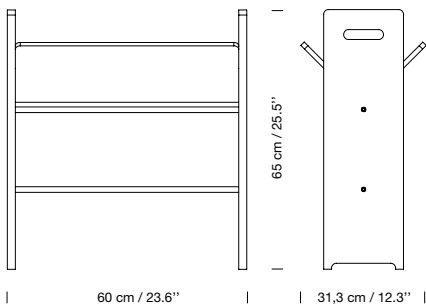

2023
Silo
Santa & Cole Team

MDF structure	Code	ex-VAT
Lacquered in satin black.	NESFA01	525 €

CE