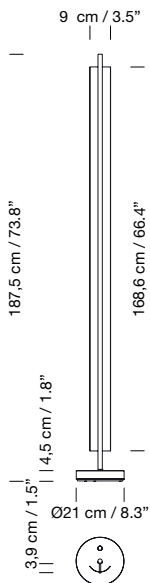

2023
Lámina 165
Antoni Arola

New product

Description

White grey metallic shade with glossy finish (exterior).
Black metal structure with matte finish.

Code

LAMSE01

ex-VAT

960 €

Dimmer and switch incorporated into the luminaire.

Light source included (dimmable):

Built-in LED: 37 W