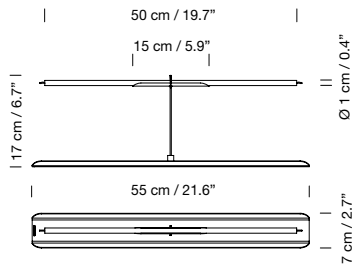

CE

2023  
**Silo**  
 Santa & Cole Team

MDF structure	Code	ex-VAT
Lacquered in satin black.	NESFA01	525 €

CE

2022  
**Vita Balanza**  
 Marre Moerel

Description	Code	ex-VAT
Metal structure with shiny gold finish. White paraffin candles.	<b>VIBTA01</b>	<b>590 €</b>
Includes 5 replacement candles. Weight: 0,5 kg / 1,1 lb		<b>CE</b>