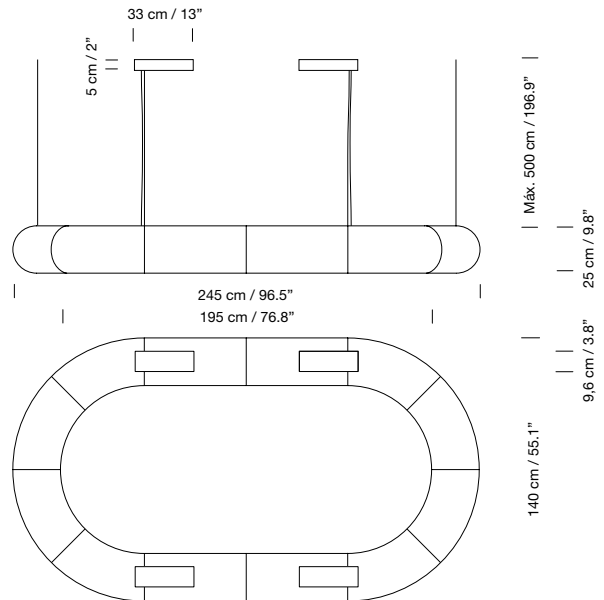

Electric cable length: 5 m / 196.9"

Weight: 20 Kg / 44.1 lb

Light source included (dimmable):

Built-in LED: 300 W

A

B

2022

**Vaso**