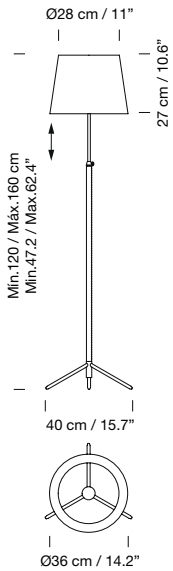

1963 Pie de Salón G3

Jaume Sans

Metallic structure	Lampshade	Code	ex-VAT
Chrome-plated	Natural ribbon	PDSSC01	875 €
	Red-amber ribbon	PDSSC02	875 €
	Black ribbon	PDSSC03	875 €
	Tile Raw Color ribbon	PDSSC04	890 €
	Mustard Raw Color ribbon	PDSSC05	890 €
	Green Raw Color ribbon	PDSSC06	890 €
	White linen	PDSSC07	900 €
Polished brass	Natural ribbon	PDSSC08	1.170 €
	Red-amber ribbon	PDSSC09	1.170 €
	Black ribbon	PDSSC10	1.170 €
	Tile Raw Color ribbon	PDSSC11	1.185 €
	Mustard Raw Color ribbon	PDSSC12	1.185 €
	Green Raw Color ribbon	PDSSC13	1.185 €
	White linen	PDSSC14	1.195 €

Shaft covered in black leather.
Height adjustable lampshade.
Dimmer included.

Light source included (dimmable):

LED bulb: 11 W / E27 / (Max. hgt. 137 mm / 5.4")