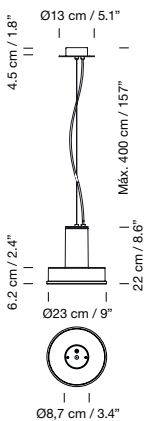

2018 Arne S Domus

Santa & Cole Team

Structure and canopy

White grey

Dimming

1-10V

Code

ARSPA01

ex-VAT

910 €

DALI

ARSPA01D

910 €

Aluminium grey

1-10V

ARSPA02

910 €

DALI

ARSPA02D

910 €

Dark green

1-10V

ARSPA04

910 €

DALI

ARSPA04D

910 €

Matte aluminium injection structure with integrated driver.

Primary optics with tempered glass cover.

Metallic circular canopy included.

Suitable for dimming 1-10V / DALI.

(Not included external dimmer switch 1-10V / DALI).

Suitable for outdoor use.

Electric cable length: 4 m / 157.5"

Weight: 3,3 kg / 7.3 lb

Light source included (dimmable):

Built-in LED: 28 W

UL US LISTED