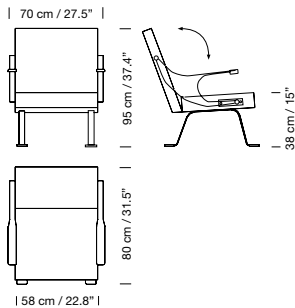

1957 Digamma Armchair

Ignazio Gardella

Upholstered	Code	ex-VAT
Customer's fabric ^[1]	DIGFA01	4.055 €
Gabriel Step, Gabriel Select or Gabriel Grain fabric	DIGFA02	4.615 €
Gabriel Passion, Gabriel Focus or Gabriel Focus Melange fabric	DIGFA03	5.005 €

Black metallic legs and polished brass feet.

Upholstered seat, backrest and arms.

3-position reclining back.

Plain fabric measures: 3 m / 3.28 yd long by 1,40 m / 1.53 yd wide.

^[1] To be validated by S&C.

On special request also available in CMHR foam

with a 5% price increase.