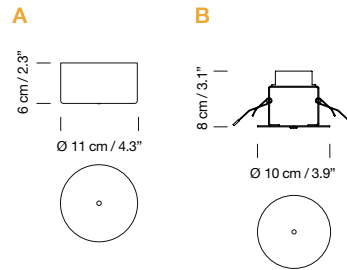

Canopies

Lampshade: White metallic						Code	ex-VAT	
Surface canopy				Built-in canopy				
Not dimmable		Dimmable 1-10V [1]		Dimmable DALI [1]		Not dimmable		
Black	White	Black	White	Black	White	White		
3 m / 118.1"						HHPPC01	670 €	
8 m / 315"						HHPPC02	705 €	
3 m / 118.1"						HHPPC03	670 €	
8 m / 315"						HHPPC04	705 €	
3 m / 118.1"						HHPPC05	705 €	
8 m / 315"						HHPPC06	740 €	
3 m / 118.1"						HHPPC07	705 €	
8 m / 315"						HHPPC08	740 €	
3 m / 118.1"						HHPPC05D	705 €	
8 m / 315"						HHPPC06D	740 €	
3 m / 118.1"						HHPPC07D	705 €	
8 m / 315"						HHPPC08D	740 €	
3 m / 118.1"						HHPPC09	685 €	
8 m / 315"						HHPPC10	720 €	

LED capsule with electric black cable