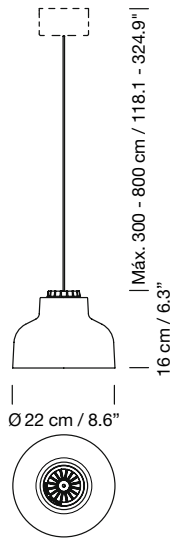

1964
M64
Miguel Milá