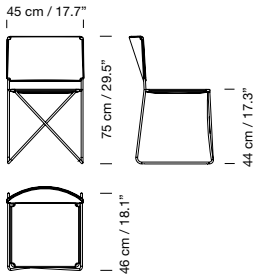

1975

Ramón Chair

Ramón Bigas