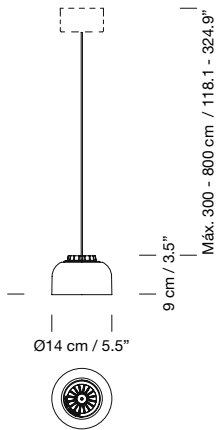

2013 HeadHat Bowl S

Santa & Cole Team

Capsule with LED module, translucent white diffuser and heat sink with black matte finish.
Matte finish interior and gloss exterior lampshade.
[1] Suitable for dimming 1-10V / DALI.
(Not included external dimmer switch 1-10V / DALI).
Electric cable length: 3 m / 118.1" - 8 m / 315"
Weight: 1,1 kg / 2.4 lb

Light source included:

Not dimmable: Built-in LED: 3,7 W

Dimmable: Built-in LED: 7,7 W