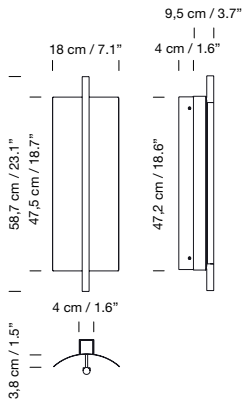

### Light source included (dimmable):

Built-in LED: 4,8 W

2023  
**Lámina 45**  
 Antoni Arola

New product

**Description**

White grey metallic shade with glossy finish (exterior).  
 Black metal structure with matte finish.