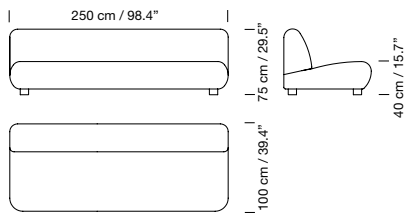

1959 Three Seat Cadaqués Sofa

Federico Correa
Alfonso Milá

Upholstered	Code	ex-VAT
Customer's fabric	CADFC01	4.170 €
Gabriel Step, Gabriel Select or Gabriel Grain fabric	CADFC02	5.485 €
Gabriel Passion, Gabriel Focus or Gabriel Focus Melange fabric	CADFC03	6.550 €
Gabriel Savoy or Gabriel Comfort+ fabric	CADFC04	7.350 €

Beech wood legs with a wenge colour finish.

Plain fabric measures: 12 m / 13.1 yd long

by 1,40 m / 1.53 yd wide.

On special request also available in CMHR foam with a 5% price increase.