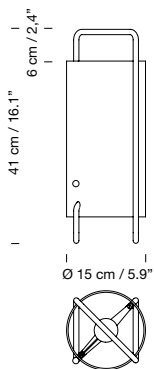

Rotating arm.

**Light source included:**

LED bulb: 4,8 W / E27 / (Max. hgt. 105 mm / 4.1")

1961  
**Asa**  
 Miguel Milá

**Structure**

White

**Code**

**ASATA01**