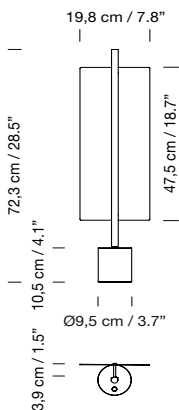

2023
Lámina Dorada 45
Antoni Arola

New product

Description

Metallic flat shade with gold finish. Black metal structure
with matte finish.

Code

LATTA01

ex-VAT

630 €

Dimmer and switch incorporated into the luminaire.

Light source included (dimmable):

Built-in LED: 11 W