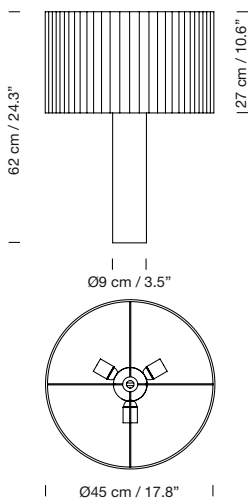

1955

Maija 15

Ilmari Tapiovaara

Metallic lampshades

Matte white

Code

MAITA01

ex-VAT

1.020 €

Satin nude rose

MAITA02

1.100 €

Diffuser in white translucent engineering plastic.

Brass legs finished in matte.

Dimmer included.

Light source included (dimmable):

Built-in LED: 12 W

1957

Moragas

Antoni de Moragas Gallissà

Wooden leg

Sapele

Code

MORTA01

ex-VAT

1.060 €

Natural oak

MORTA02

1.235 €

Natural cotton ribbon with border.

Dimmer included.

Light source included (dimmable):

3 x LED bulb: 7,5 W / E27 / (Max. hgt. 115 mm / 4.5")