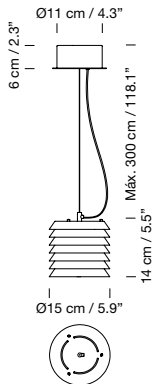

1955

Maija 15

Ilmari Tapiovaara

Metallic lampshades

Matte white

Code

MAIPA01

ex-VAT

710 €

Satin nude rose

MAIPA02

760 €

Diffuser in white translucent glass.

White metallic circular canopy included.

Suitable for dimming 1-10V. (Not included external dimmer switch 1-10V).

Electric cable length: 3 m / 118.1"

Weight: 1,4 kg / 3.1 lb

Light source included (dimmable):

Built-in LED: 6 W

1955