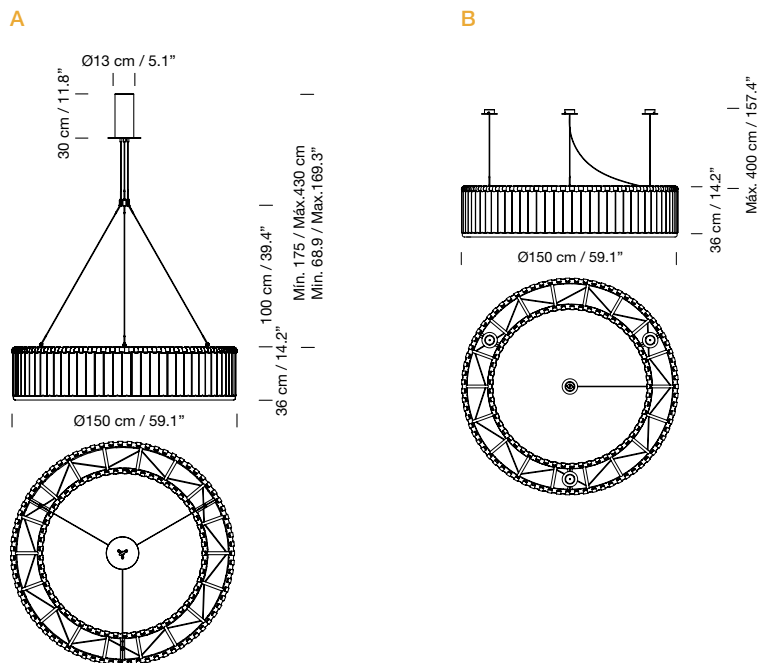

1992
Estadio 150
Miguel Milá

Hanging system	Lampshade	Drawing	Code	ex-VAT
1 support	Without diffuser	A	ESTPC01	10.160 €
	With diffuser	A	ESTPC02	10.665 €
3 supports	Without diffuser	B	ESTPD01	9.850 €
	With diffuser	B	ESTPD02	10.355 €

Light source	Code	ex-VAT
LED bulb: 11 W - 2.700 K	6BOM41	30 €

Texturized black metal structure with glass block lampshade.
Optional diffuser made of translucent methacrylate.
Stainless steel structure hanging system.
Satin nickel canopy included.
Electric cable length: 4 m / 157.5"
Weight: 158 kg / 348.3 lb

Recommended light source (not included):

18 x LED bulb: 11 W / E27 / (Max. hgt. 155 mm / 6.1")