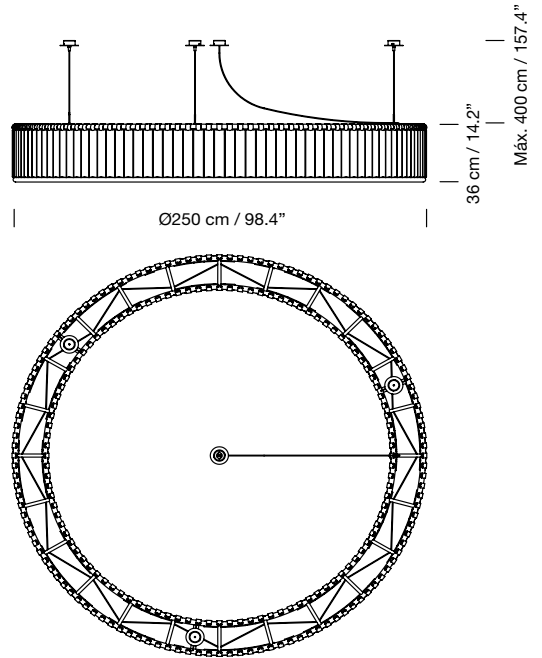

1992
Estadio 250
Miguel Milá

A

B