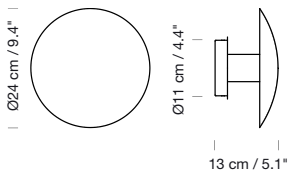

Chrome-plated structure.

**Light source included:**

LED bulb: 4,8 W / E27 / (Max. hgt. 105 mm / 4.1")

1995

**Disco M**

Jordi Miralbell

Mariona Raventós

**Description**