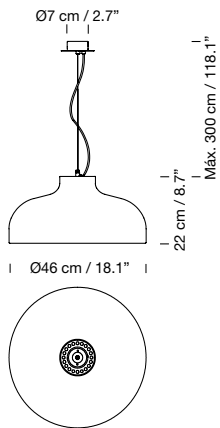

1962
M68
Miguel Milá

Aluminium lampshade	Canopy	Code	ex-VAT
Matte white grey, exterior and interior	White	M68PA01	525 €
Polished aluminium	Chrome-plated	M68PA02	525 €
Glossy pure red exterior, aluminium interior	Red	M68PA03	525 €
Matte black exterior, aluminium interior	Black	M68PA04	525 €

Circular canopy suitable for side entry adaptor included (p. 147).

Electric cable length: 3 m / 118.1"

Weight: 1,6 kg / 3.5 lb

Light source included:

LED bulb: 11 W / E27 / (Max. hgt. 130 mm / 5.1")