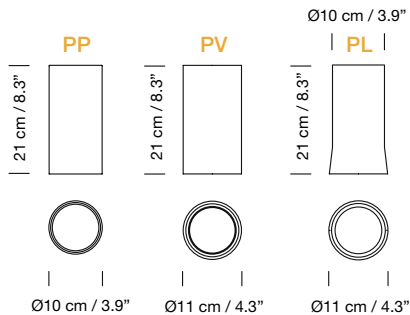

Lampshade: White porcelain (PP)		Code	ex-VAT
LED capsule	Dimming		
3 m / 118.1"	1-10 V	CICPA01	2.055 €
	DALI	CICPA01D	2.055 €
8 m / 315"	1-10 V	CICPA02	2.230 €
	DALI	CICPA02D	2.230 €

Lampshade: White opal glass (PV)		Code	ex-VAT
LED capsule	Dimming		
3 m / 118.1"	1-10 V	CICPA03	2.055 €
	DALI	CICPA03D	2.055 €
8 m / 315"	1-10 V	CICPA04	2.230 €
	DALI	CICPA04D	2.230 €

Lampshade: Polished brass (PL)		Code	ex-VAT
LED capsule	Dimming		
3 m / 118.1"	1-10 V	CICPA05	2.655 €
	DALI	CICPA05D	2.655 €
8 m / 315"	1-10 V	CICPA06	2.830 €
	DALI	CICPA06D	2.830 €

Capsule with LED module, translucent white diffuser and heat sink with black matte finish.

Matte black metal circular canopy + power supply 5 light sources.

Suitable for dimming 1-10V / DALI.

(Not included external dimmer switch 1-10V / DALI).

Electric cable length: 3 m / 118.1" - 8 m / 315"

Weight (with porcelain lampshade):

3 m: 7 Kg / 15.4 lb

8 m: 8 Kg / 17.6 lb

Light sources included (dimmable):

Built-in LED: 46,1 W