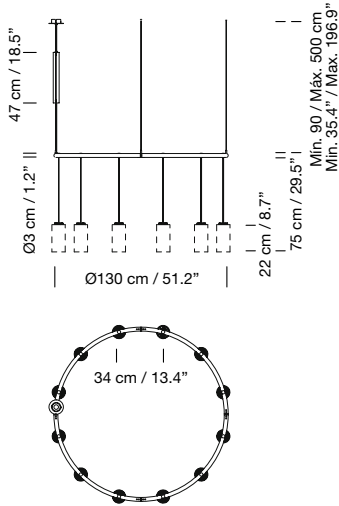

2010

Cirio Circular S

Antoni Arola

Circular canopy