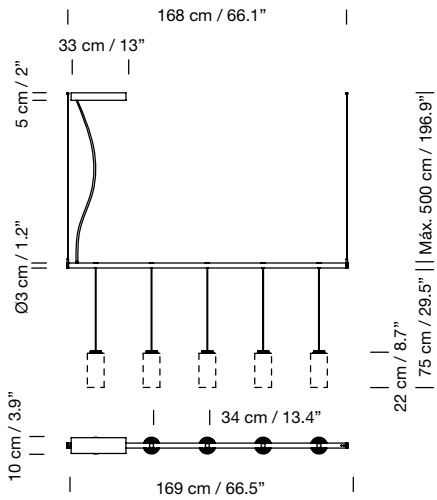

Rectangular canopy