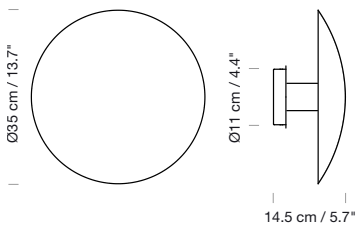

Disco L

Jordi Miralbell

Mariona Raventós

Description

Satin nickel structure and lampshade.

Code

DISWB01

ex-VAT

470 €

Suitable for phase-cut dimming.

Does not include external phase-cut dimmer.

Light source included (dimnable):

Built-in LED: 8,3 W / GU10