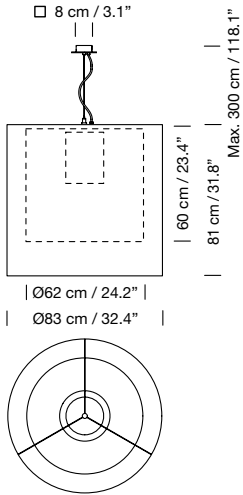

2003 Moaré XL

Antoni Arola

Lampshade X	Lampshade L	Code	ex-VAT
White	White	MOAPC01	1.810 €
	Red	MOAPC02	1.810 €
	Grey	MOAPC03	1.810 €
	Black	MOAPC04	1.810 €
Red	White	MOAPC05	1.810 €
	Red	MOAPC06	1.810 €
	Grey	MOAPC07	1.810 €
	Black	MOAPC08	1.810 €
Grey	White	MOAPC09	1.810 €
	Red	MOAPC10	1.810 €
	Grey	MOAPC11	1.810 €
	Black	MOAPC12	1.810 €
Black	White	MOAPC13	1.810 €
	Red	MOAPC14	1.810 €
	Grey	MOAPC15	1.810 €
	Black	MOAPC16	1.810 €

Structure with cylindrical acrylsatiné methacrylate diffuser.
Metallic graphite black square canopy included.
Polyester lampshade.
Electric cable length: 3 m / 118.1".
Weight: 7,8 kg / 17.2 lb

Light source included:

3 x LED bulb: 11 W / E27 / (Max. hgt. 130 mm / 5.1")