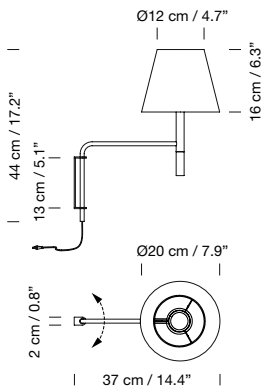

1995 BC1

Santa & Cole Team

Lampshade

	Code	ex-VAT
Stitched beige parchment	BC1WA01	380 €
Natural ribbon	BC1WA02	380 €
Red-amber ribbon	BC1WA03	380 €
Black ribbon	BC1WA04	380 €
Tile Raw Color ribbon	BC1WA05	385 €
Mustard Raw Color ribbon	BC1WA06	385 €
Green Raw Color ribbon	BC1WA07	385 €

Satin nickel structure and beech wood handle.
Rotating arm with plug.
Dimmer included.

Light source included (dimmable):

LED bulb: 4,8 W / E27 / (Max. hgt. 105 mm / 4.1")