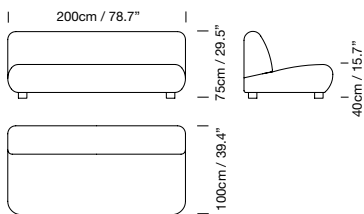

Two Seat Cadaqués Sofa

Federico Correa

Alfonso Milá

Upholstered	Code	ex-VAT
Customer's fabric	CADFB01	3.290 €
Gabriel Step, Gabriel Select or Gabriel Grain fabric	CADFB02	4.055 €
Gabriel Passion, Gabriel Focus or Gabriel Focus Melange fabric	CADFB03	4.580 €
Gabriel Savoy or Gabriel Comfort+ fabric	CADFB04	4.470 €

Beech wood legs with a wenge colour finish.

Plain fabric measures: 8 m / 8.75 yd long by 1,40 m / 1.53 yd wide.

On special request also available in CMHR foam with a 5% price increase.