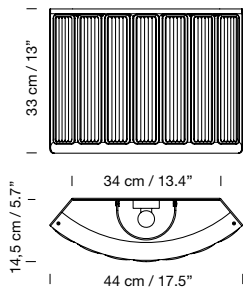

2015 Estadio

Miguel Milá

Description

Texturized black metal structure with white matte reflector. 7 glass block shades.

Code

ESTWA01

ex-VAT

715 €

Diffuser in white translucent methacrylate.
Weight: 11 kg / 24.3 lb

Light source included:

LED bulb: 11 W / E27 / (Max. hgt. 160 mm / 6.3")