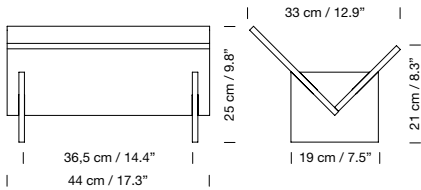

2011
Oakland
Book/Shop

Wooden structure	Code	ex-VAT
Walnut	OAKFA01	275 €
Birch	OAKFA02	275 €

CE