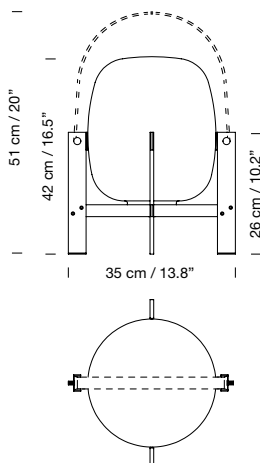

1962 Cesta Metálica

Miguel Milá

Stainless steel structure	Code	ex-VAT
Without leather handle	CESTD01	995 €
With natural colour leather handle	CESTD02	1.235 €

White opal glass lampshade.

Dimmer included.

Light source included (dimmable):

LED bulb: 11 W / E27 / (Max. hgt. 130 mm / 5.1")

CE IP
UL US LISTED