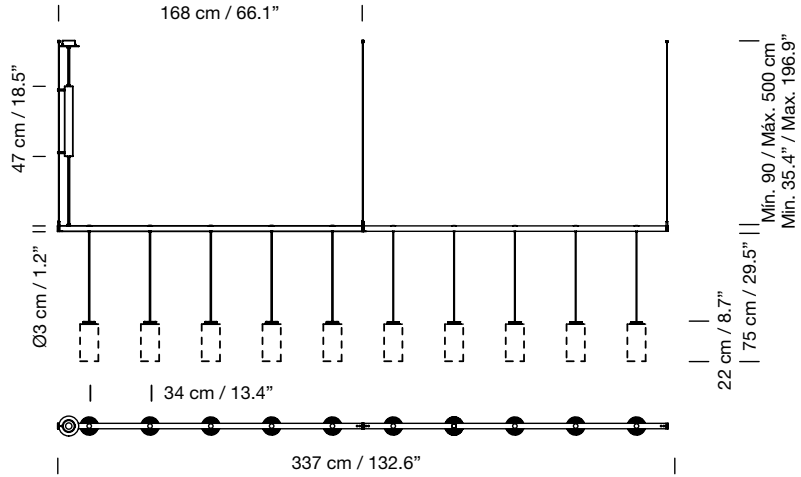

2010 Cirio Lineal 2 modules

Antoni Arola

Circular canopy