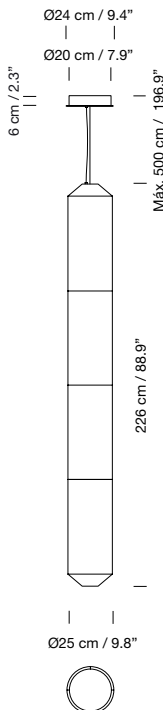

2017
Tekiò Vertical P4
Anthony Dickens

New dimming adjustment

Dimming	Code	ex-VAT
1-10 V	TKVPD01	2.960 €
DALI	TKVPD01D	2.960 €

Metal P4 structure. Washi Japanese paper P4 shade.
White grey metallic canopy with power supply incorporated.
Suitable for dimming 1-10V / DALI.
(Not included external dimmer switch 1-10V / DALI).
Dim to Warm control 2200K – 2700K.
Electric cable length: 5 m / 196.9"
Weight: 7,5 Kg / 16.5 lb

Light source included (dimmable):
Built-in LED: 120 W