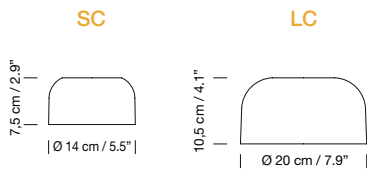

HedHat Bowl

HeadHat Bowl lampshade	Drawing	Code	ex-VAT
White ceramic S	SC	HATS12	65 €
Black ceramic S	SC	HATS11	65 €
White ceramic L	LC	HATL12	140 €
Black ceramic L	LC	HATL11	140 €