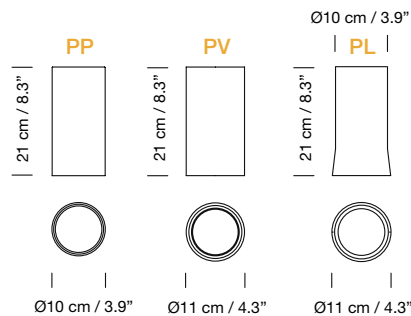

Lampshades