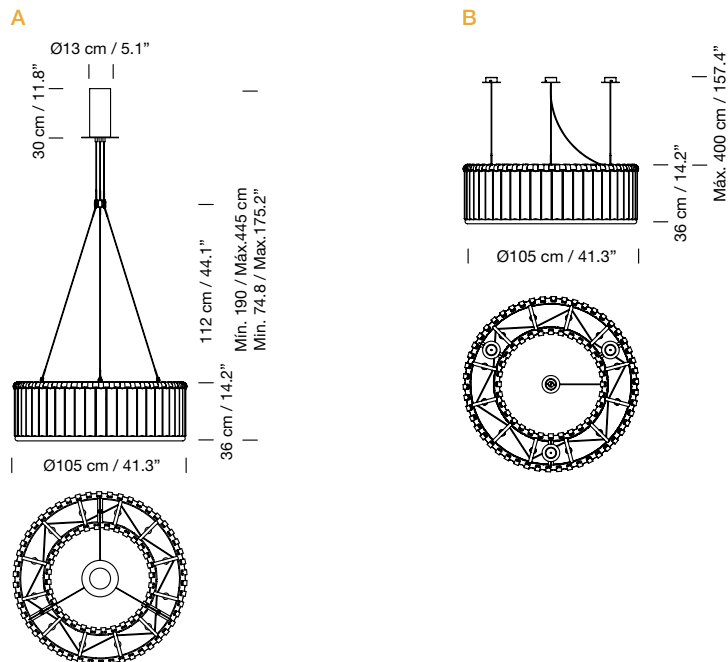

1992
Estadio 105
Miguel Milá

Hanging system	Lampshade	Drawing	Code	ex-VAT
1 support	Without diffuser	A	ESTPA01	7.560 €
	With diffuser	A	ESTPA02	7.805 €
3 supports	Without diffuser	B	ESTPB01	7.250 €
	With diffuser	B	ESTPB02	7.495 €

Light source	Code	ex-VAT
LED bulb: 11 W - 2.700 K	6BOM41	30 €

Texturized black metal structure with glass block lampshade.
Optional diffuser made of translucent methacrylate.
Stainless steel structure hanging system.
Satin nickel canopy included.
Electric cable length: 4 m / 157.5"
Weight: 93 kg / 205 lb

Recommended light source (not included):

12 x LED bulb: 11 W / E27 / (Max. hgt. 155 mm / 6.1")