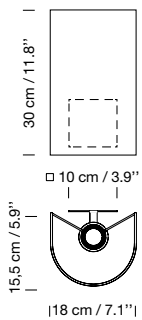

2000 Singular

Miguel Milá

Description

Chrome-plated structure. White linen lampshade.

Code

SINWA01

ex-VAT

230 €

Light source included:

LED bulb: 4,8 W / E27 / (Max. hgt. 105 mm / 4.1")