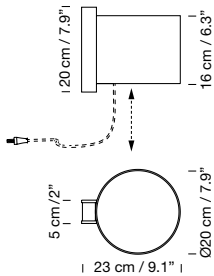

1964 TMM corto

Miguel Milá

^[1] The light is switched on/off by pulling softly from the cable.

^[2] Lampshade with upper diffuser in white translucent methacrylate, for energy saving bulbs only.

Light source included:

LED bulb: 4,8 W / E27 / (Max. hgt. 105 mm / 4.1")

Parchment lampshade	Wood structure	Connection	Code	ex-VAT
Beige	Beech	With plug ^[1]	TMMWA01	220 €
		Direct wall	TMMWA02	210 €
	Walnut	With plug ^[1]	TMMWA03	250 €
		Direct wall	TMMWA04	230 €
White	Beech	With plug ^[1]	TMMWA05	220 €
		Direct wall	TMMWA06	210 €
	Walnut	With plug ^[1]	TMMWA07	250 €
		Direct wall	TMMWA08	230 €
White with upper diffuser in white translucent methacrylate. ^[2]	Beech	Direct wall	TMMWA09	230 €
	Walnut	Direct wall	TMMWA10	250 €