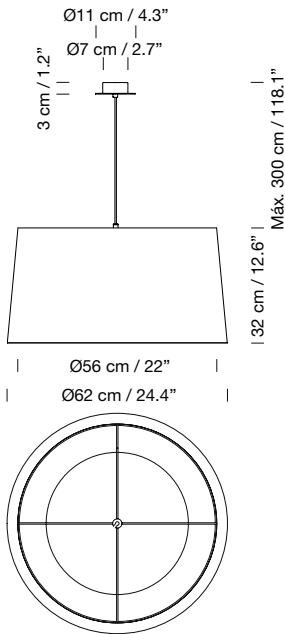

1994

GT5

Santa & Cole Team

Lower disc in translucent white PVC Ø 40 cm / 15.7".

Canopy suitable for side entry adaptor (p. 147).

Electric cable length: 3 m / 118.1"

Weight: 3,5 kg / 7.7 lb

Recommended light source (not included):

1 x / 2 x LED bulb: 11 W / E27 / (Max. hgt. 130 mm / 5.1")

Lampshade: Natural ribbon

		Code	ex-VAT
Metallic Sisisi canopy	Cable		
Satin nickel	Black	GT5PA01	440 €
Textured white finish	White	GT5PA02	435 €
Textured white finish	Black	GT5PA03	435 €
Textured black finish	Black	GT5PA04	445 €
Satin nickel for 2 light sources	Black	GT5PA05	520 €
Textured white finish for 2 light sources	White	GT5PA06	500 €
Textured white finish for 2 light sources	Black	GT5PA07	500 €
Textured black finish for 2 light sources	Black	GT5PA08	500 €

Lampshade: Red-amber ribbon

		Code	ex-VAT
Metallic Sisisi canopy	Cable		
Satin nickel	Black	GT5PA09	440 €
Textured white finish	White	GT5PA10	435 €
Textured white finish	Black	GT5PA11	435 €
Textured black finish	Black	GT5PA12	445 €
Satin nickel for 2 light sources	Black	GT5PA13	520 €
Textured white finish for 2 light sources	White	GT5PA14	500 €
Textured white finish for 2 light sources	Black	GT5PA15	500 €
Textured black finish for 2 light sources	Black	GT5PA16	500 €

Lampshade: Black ribbon

		Code	ex-VAT
Metallic Sisisi canopy	Cable		
Satin nickel	Black	GT5PA17	440 €
Textured white finish	White	GT5PA18	435 €
Textured white finish	Black	GT5PA19	435 €
Textured black finish	Black	GT5PA20	445 €
Satin nickel for 2 light sources	Black	GT5PA21	520 €
Textured white finish for 2 light sources	White	GT5PA22	500 €
Textured white finish for 2 light sources	Black	GT5PA23	500 €
Textured black finish for 2 light sources	Black	GT5PA24	500 €