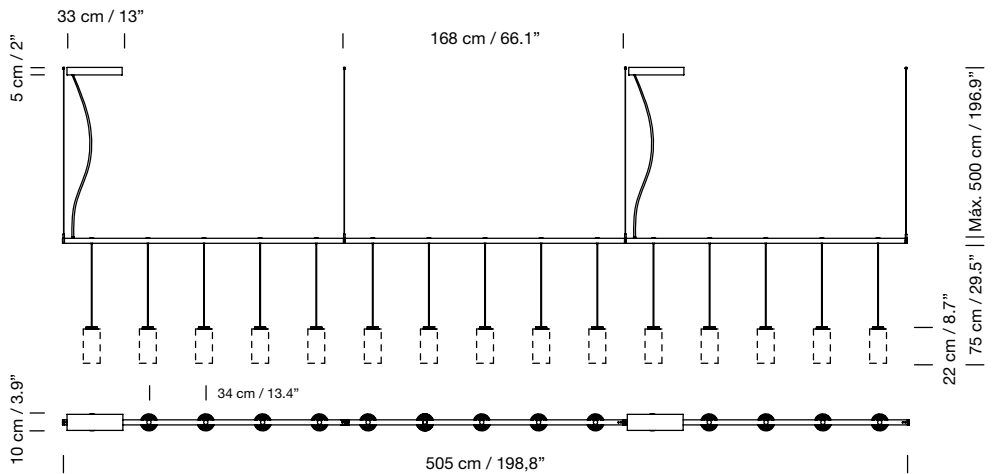

Rectangular canopy