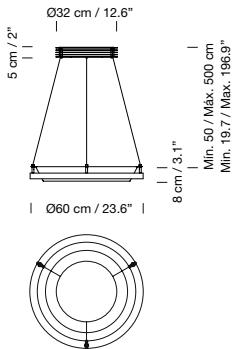

1997 Nimba 60

Antoni Arola

Stainless steel structure	Dimming	Code	ex-VAT
Matte finish	1-10V	NIMPA01	2.780 €
	DALI	NIMPA01D	2.780 €
Golden finish	1-10V	NIMPA02	2.960 €
	DALI	NIMPA02D	2.960 €

White PVC lampshade.

Black metallic circular canopy included with power supply incorporated.

Suitable for dimming 1-10V / DALI.

(Not included external dimmer switch 1-10V / DALI).

Electric cable length: 5 m / 196.9"

Weight: 7,4 kg / 16.3 lb

Light source included (dimmable):

Built-in LED: 45 W