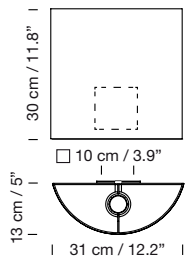

1994

Comodín cuadrado

Santa & Cole Team

Lampshade	Code	ex-VAT
Stitched beige parchment	COMWA01	225 €
Natural ribbon	COMWA02	225 €
Red-amber ribbon	COMWA03	225 €
Black ribbon	COMWA04	225 €
Tile Raw Color ribbon	COMWA05	245 €
Mustard Raw Color ribbon	COMWA06	245 €
Green Raw Color ribbon	COMWA07	245 €
White linen	COMWA08	225 €

Chrome-plated structure.

Light source included:

LED bulb: 4,8 W / E27 / (Max. hgt. 105 mm / 4.1")

1994