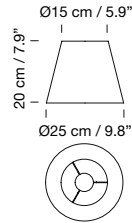

1990

Sistema Fonda

Gabriel Ordeig Cole

Lampshades

P1

P2

M1

Structure

B

C

D

E

F

Examples of composition

Satin nickel tubular structure with natural beech wood supports for 1 or 3 lampshades.

S&C satin nickel metallic canopy for side entry adaptor (p. 147).

Maximum 1200 W per line (6A). One connection per line.

Weight structure for 3 lampshades (without lampshade): 2.7 kg / 5.9 lb

Weight structure for 18 lampshades (without lampshade): 13 kg / 29 lb

Light source included:

1 x / 3 x LED bulb: 11 W / E27 / (Max. hgt. 115 mm / 4.5")