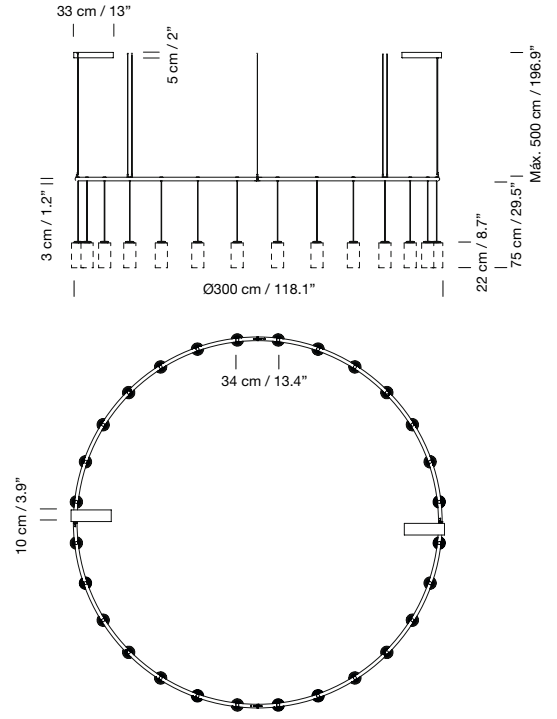

Rectangular canopy