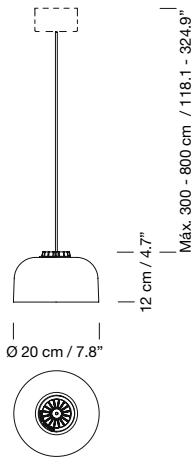

2013
HeadHat Bowl L
Santa & Cole Team

Capsule with LED module, translucent white diffuser and heat sink with black matte finish.
Matte finish interior and gloss exterior lampshade.
[1] Suitable for dimming 1-10V / DALI.
(Not included external dimmer switch 1-10V / DALI).
Electric cable length: 3 m / 118.1" - 8 m / 315"
Weight: 1,6 kg / 3.5 lb

Light source included:

Not dimmable: Built-in LED: 3,7 W
Dimmable: Built-in LED: 7,7 W