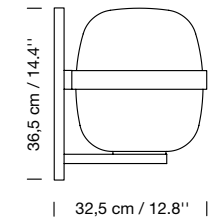

1962 Wally Cesta

Miguel Milá

Matte metallic structure	Code	ex-VAT
Black	WALWB01	610 €
White grey	WALWB02	610 €

White opal polyethylene lampshade.
Suitable for outdoor use.

Light source included:
LED bulb: 11 W / E27 / (Max. hgt. 130 mm / 5.1")