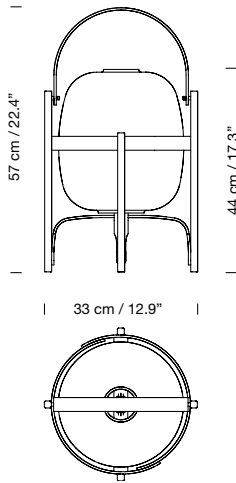

1962
Cesta
Miguel Milá

Description

Cherry wood structure. White opal glass lampshade.

Code

CESTA01

ex-VAT

725 €

Dimmer included.

Light source included (dimmable):

LED bulb: 11 W / E27 / (Max. hgt. 130 mm / 5.1")