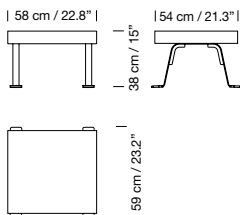

1957 Digamma Ottoman

Ignazio Gardella

Upholstered	Code	ex-VAT
Customer's fabric ^[1]	DIGFB01	1.390 €
Gabriel Step, Gabriel Select or Gabriel Grain fabric	DIGFB02	1.530 €
Gabriel Passion, Gabriel Focus or Gabriel Focus Melange fabric	DIGFB03	1.500 €

Black metallic legs and polished brass feet.

Upholstered seat.

Plain fabric measures: 0,85 m / 0.93 yd long by 1,40 m / 1.53 yd wide.

^[1] To be validated by S&C.

On special request also available in CMHR foam

with a 5% price increase.