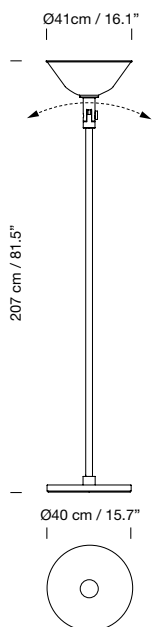

1931 GATCPAC

Josep Torres Clavé

Description

Polished aluminium structure.

Code

GATSA01

ex-VAT

1.450 €

Orientable lampshade.
Dimmer included.

Light source included (dimmable):

LED bulb: 11 W / E27 / (Max. hgt. 160 mm / 6.3")