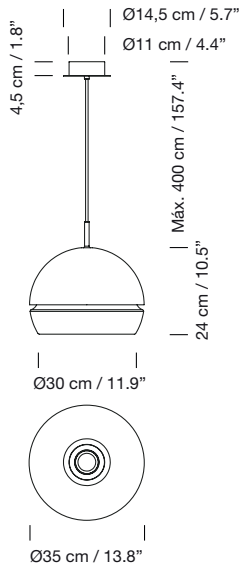

1970
Fontana
André Ricard

Dimming

1-10 V

DALI

Code

FOTPA01

FOTPA01D

ex-VAT

845 €

845 €

White grey metallic shade with matte finish interior and glossy exterior.

Diffuser in white translucent methacrylate.

White circular metal canopy with power supply incorporated.

Suitable for dimming 1-10V / DALI.

(Not included external dimmer switch 1-10V / DALI).

Electric cable length: 5 m / 196.9"

Weight: 3,2 Kg / 7.1 lb

Light source included (dimmable):

Built-in LED: 40 W