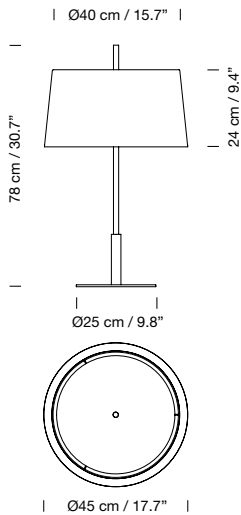

1991 Diana

Federico Correa, Alfonso Milá,
Miguel Milá

Lampshade / Upper diffuser ^[1]	Metallic structure	Code	ex-VAT
White linen / Translucent white parchment	Satin nickel	DIATB01	820 €
	Shiny gold	DIATB02	920 €
Black linen / Stone parchment	Satin nickel	DIATB03	820 €
	Shiny gold	DIATB04	920 €

^[1] Upper diffuser for energy saving bulbs only.
Dimmer included.

Light source included (dimmable):

2 x LED bulb: 11 W / E27 / (Max. hgt. 130 mm / 5.1")