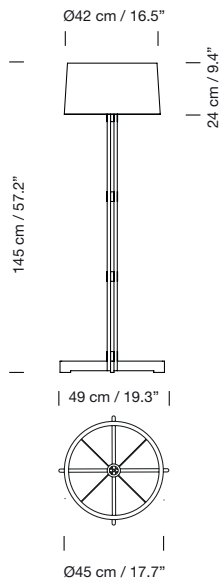

1974
FAD Fija
Miguel Milá

Description

Natural oak wood structure. White linen lampshade.

Code

FADSB01

ex-VAT

890 €

Dimmer included.

Light source included (dimmable):

LED bulb: 11 W / E27 / (Max. hgt. 130 mm / 5.1")