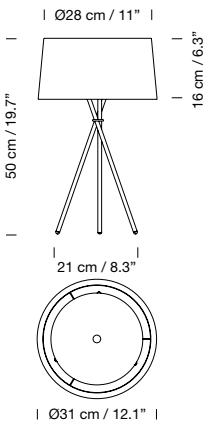

2011
Trípode M3
Santa & Cole Team

Ribbon lampshade

Natural

Code

TRITA01

ex-VAT

420 €

Red-amber

TRITA02

420 €

Black

TRITA03

420 €

Tile Raw Color

TRITA04

440 €

Mustard Raw Color

TRITA05

440 €

Green Raw Color

TRITA06

440 €

Diplomática stripe

TRITA07

440 €

Bretona stripe

TRITA08

440 €

Black metal structure.
Black metal top diffuser.

Light source included:

LED bulb: 6,5 W / E14 / (Max. hgt. 85 mm / 3.3")