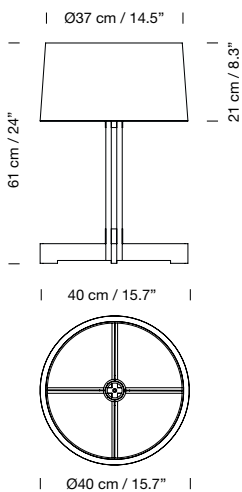

1973
FAD
Miguel Milá

Description

Natural oak wood structure. White linen lampshade.

Code

FADTB01

ex-VAT

725 €

Dimmer included.

Light source included (dimmable):

LED bulb: 4,8 W / E27 / (Max. hgt. 105 mm / 4.1")