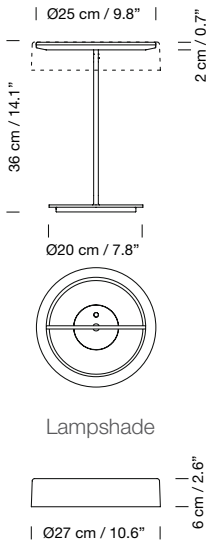

2013
Sin S
Antoni Arola

Structure	Lampshade (optional)	Code	ex-VAT
Graphite	Without lampshade	SINTA01	1.220 €
	White opal methacrylate	SINTA06	1.400 €
	Graphite aluminium	SINTA02	1.450 €
White grey	Without lampshade	SINTA03	1.220 €
	White opal methacrylate	SINTA04	1.400 €
	White grey aluminium	SINTA05	1.450 €

Metal structure with matte finish.
Dimmer and switch incorporated into the luminaire.

Light source included (dimmable):

Built-in LED: 12,5 W