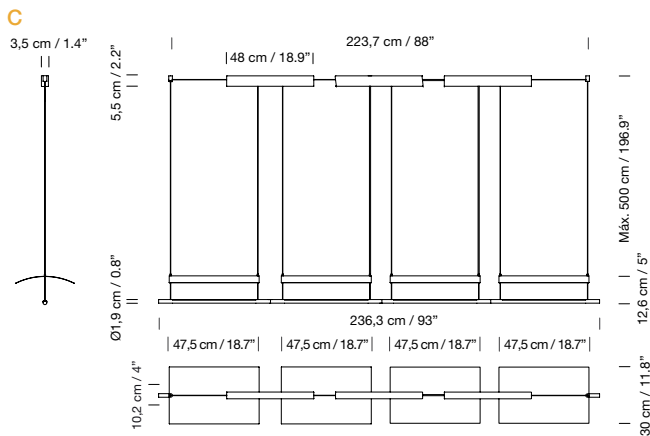

2018 Sistema Lámina 45

Antoni Arola

Modules	Dimming	Drawing	Code	ex-VAT
2 modules	0-10V	A	LAMPB01	1.300 €
	DALI	A	LAMPB01D	1.300 €
3 modules	0-10V	B	LAMPB02	2.050 €
	DALI	B	LAMPB02D	2.050 €
4 modules	0-10V	C	LAMPB03	2.800 €
	DALI	C	LAMPB03D	2.800 €

White grey metallic shade with glossy finish (exterior).

Black metal structure with matte finish.

Suitable for dimming 0-10V / DALI.

(Not included external dimmer switch 0-10V / DALI).

Electric cable length: 5 m / 196.9"

Weights:

2 modules: 4 kg / 8.8 lb

3 modules: 7 kg / 15.4 lb

4 modules: 10 kg / 22 lb

Contact Santa & Cole team for other configurations.

Light source included (dimmable):

2 modules: Built-in LED: 31 W

3 modules: Built-in LED: 49 W

4 modules: Built-in LED: 67 W