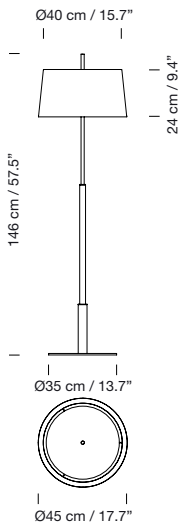

1991 Diana

Federico Correa,
Alfonso Milá, Miguel Milá

Lampshade / Upper diffuser^[1]

White linen / Translucent white parchment

Metallic structure

Satin nickel
Shiny gold

Code

DIASA01
DIASA02

ex-VAT

1.090 €
1.285 €

Black linen / Stone parchment

Satin nickel
Shiny gold

DIASA03
DIASA04

1.090 €
1.285 €

^[1] Upper diffuser for energy saving bulbs only.
Dimmer included.

Light source included (dimmable):

2 x LED bulb: 11 W / E27 / (Max. hgt. 137 mm / 5.4")