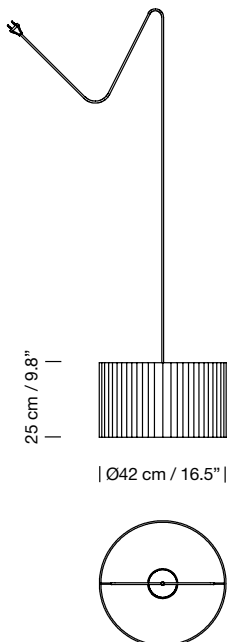

Nagoya

Ferran Freixa

Description	Code	ex-VAT
Wood strips lampshade.	NAGPA01	430 €

Diffuser in white translucent methacrylate.

With plug.

Electric cable length: 4 m / 157.5"

Weight: 1,1 kg / 2.4 lb

Light source included:

LED bulb: 11 W / E27 / (Max. hgt. 115 mm / 4.5")