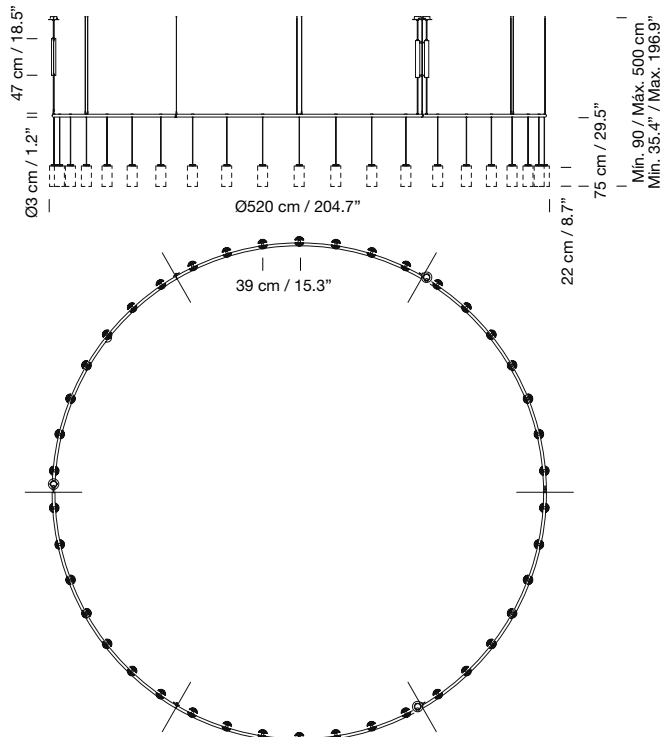

Circular canopy