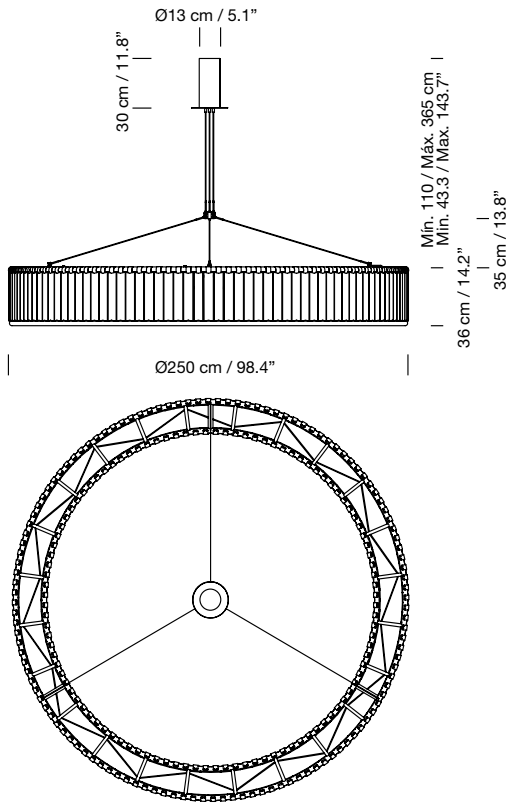

1992
Estadio 250
Miguel Milá

A