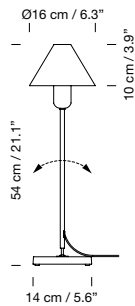

1978

Gira

J.M. Massana, J.M. Tremoleda,
Mariano Ferrer

Orientable lampshade	Code	ex-VAT
Brass	GIRTA01	530 €
Black anodized aluminium	GIRTA02	410 €
Natural anodized aluminium	GIRTA03	410 €

Rotating and chrome-plated structure.
Grey metallic base.

Contract version available for this product. Contact us for further details.

Light source included:

LED bulb: 11 W / E27 / (Max. hgt. 110 mm / 4.3")

Specific bulb diameter: 60 mm / 2.36"