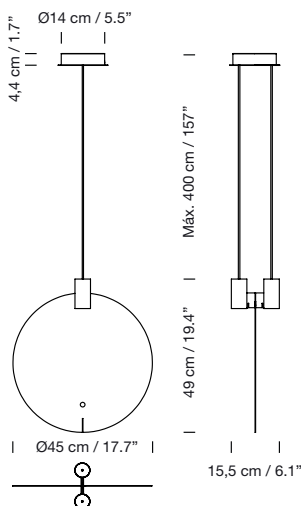

2022 Bijou L

Antoni Arola

New product

Metallic structure	Dimming	Code	ex-VAT
Glossy white	1-10 V	BIJPB01	975 €
	DALI	BIJPB01D	975 €
Glossy red	1-10 V	BIJPB02	975 €
	DALI	BIJPB02D	975 €

Metallic circular canopy included with power supply incorporated.

Suitable for dimming 1-10V / DALI.

(Not included external dimmer switch 1-10V / DALI).

Electric cable length: 4 m / 157.5"

Weight: 4 kg / 8.8 lb

Light source included (dimmable):

Built-in LED: 20 W