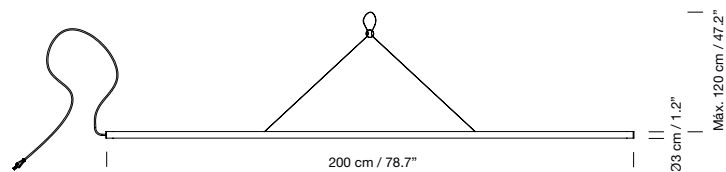

1976
La Colilla
Carles Riart

Description	Code	ex-VAT
Methacrylate diffuser tube.	COLPA01	300 €

Plug without switch.
Electric cable length: 3 m / 118.1"
Weight: 1 kg / 2.2 lb

Light source included:
Neon bulbs strip: 6 W