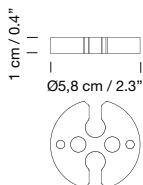

Side entry adaptor

Description	Code	ex-VAT
Side entry adaptor	6FSC01	40 €