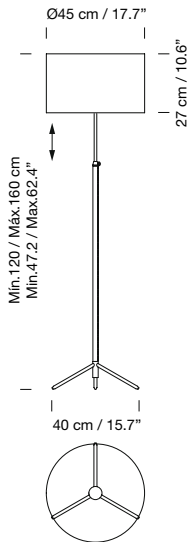

1963 Pie de Salón G2

Jaume Sans

Metallic structure	Lampshade	Code	ex-VAT
Chrome-plated	Natural ribbon	PDSSB01	900 €
	Red-amber ribbon	PDSSB02	900 €
	Black ribbon	PDSSB03	900 €
	White linen	PDSSB04	940 €
Polished brass	Natural ribbon	PDSSB05	1.195 €
	Red-amber ribbon	PDSSB06	1.195 €
	Black ribbon	PDSSB07	1.195 €
	White linen	PDSSB08	1.235 €

Shaft covered in black leather.
Height adjustable lampshade.
Dimmer included.

Light source included (dimmable):

LED bulb: 11 W / E27 / (Max. hgt. 137 mm / 5.4")