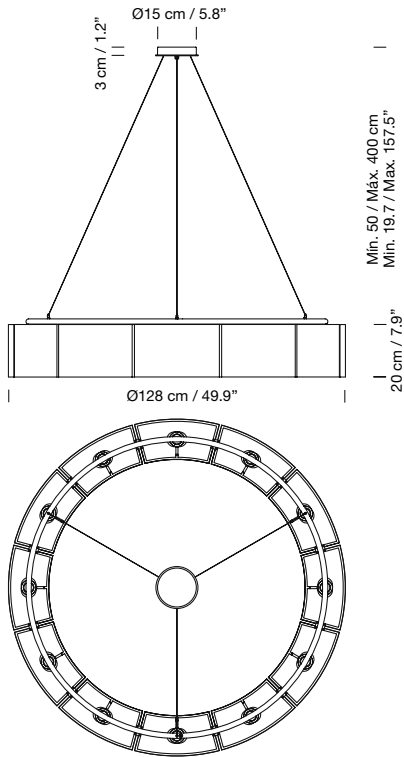

2014

Sexta 12

Miguel Milá

Structure and circular canopy	12 Lower discs (Optional)	Code	ex-VAT
Chrome-plated	—	SXTPB01	3.460 €
Chrome-plated	Translucent opal methacrylate	SXTPB02	3.725 €

Hanging system of 1 support.
12 white translucent polymer lampshades.
Weight: 8,2 kg / 18.1 lb

Light source included:

12 x LED bulb: 11 W / E27 / (Max. hgt. 115 mm / 4.5")