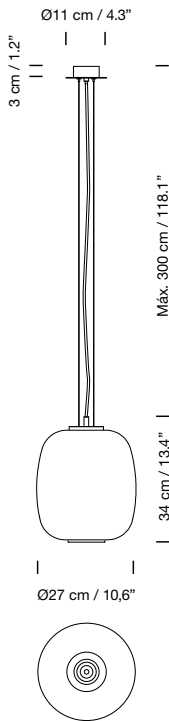

1962 Globo Cesta

Miguel Milá