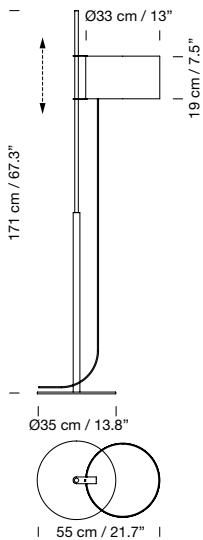

2005 TMD

Miguel Milá

Description

Satin nickel structure. Rotating and height-adjustable white linen lampshade.

Code

TMDSA01

ex-VAT

945 €

The lampshade is delivered with cable, bulb socket and fastening system to the structure.

The light is switched on/off by pulling softly from the cable.

Contract version available for this product. Contact us for further details.

Light source included:

LED bulb: 11 W / E27 / (Max. hgt. 125 mm / 4.9")