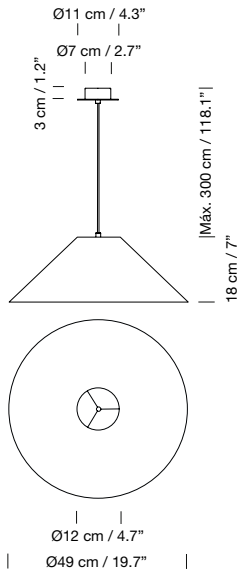

### Light source included:

LED bulb: 4,8 W / E27 / (Max. hgt. 130 mm / 5.1")

1987

**Sísís cónicas planas MT4**

Gabriel Ordeig Cole

<b>Lampshade: Stitched beige parchment</b>		<b>Code</b>	<b>ex-VAT</b>
Metallic Sísís canopy	Cable		
Satin nickel	Black	<b>MT4PA01</b>	<b>285 €</b>
Textured white finish	White	<b>MT4PA02</b>	<b>280 €</b>
Textured white finish	Black	<b>MT4PA03</b>	<b>280 €</b>
Textured black finish	Black	<b>MT4PA04</b>	<b>290 €</b>