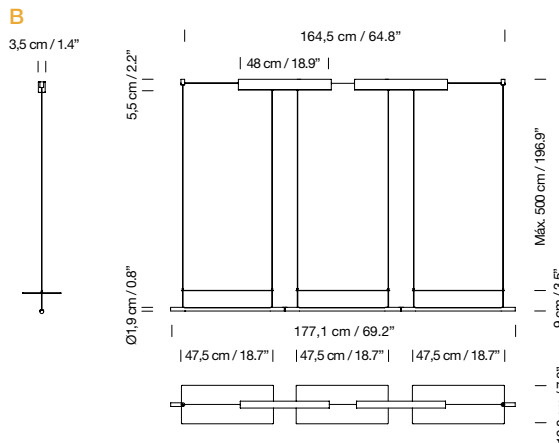

2023 Sistema Lámina Dorada 45

Antoni Arola

New product

Modules	Dimming	Drawing	Code	ex-VAT
2 modules	0-10V	A	LATPB01	1.300 €
	DALI	A	LATPB01D	1.300 €
3 modules	0-10V	B	LATPB02	2.050 €
	DALI	B	LATPB02D	2.050 €
4 modules	0-10V	C	LATPB03	2.800 €
	DALI	C	LATPB03D	2.800 €

Metallic flat shade with gold finish.

Black metal structure with matte finish.

Suitable for dimming 0-10V / DALI.

(Not included external dimmer switch 0-10V / DALI).

Electric cable length: 5 m / 196.9"

Weights:

2 modules: 4 kg / 8.8 lb

3 modules: 7 kg / 15.4 lb

4 modules: 10 kg / 22 lb

Contact Santa & Cole team for other configurations.

Light source included (dimmable):

2 modules: Built-in LED: 31 W

3 modules: Built-in LED: 49 W

4 modules: Built-in LED: 67 W