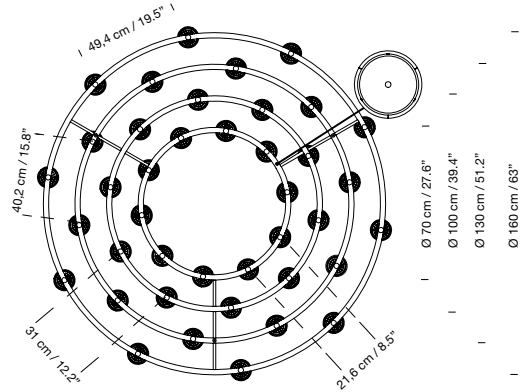

2015
Cirio Chandelier L
Antoni Arola

A

B