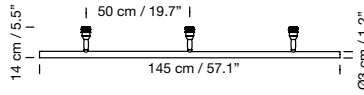

1990

Sistema Fonda

Gabriel Ordeig Cole

Lampshades

P1

P2

M1

Structure

B

C

D

E

F

Examples of composition

Satin nickel tubular structure with natural beech wood supports for 1 or 3 lampshades.

S&C satin nickel metallic canopy for side entry adaptor (p. 147).

Maximum 1200 W per line (6A). One connection per line.

Weight structure for 3 lampshades (without lampshade): 2.7 kg / 5.9 lb

Weight structure for 18 lampshades (without lampshade): 13 kg / 29 lb

Light source included:

1 x / 3 x LED bulb: 11 W / E27 / (Max. hgt. 115 mm / 4.5")