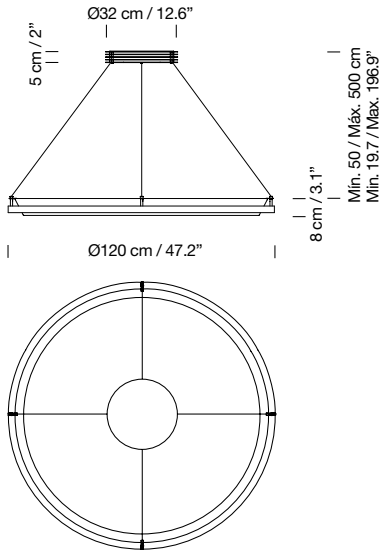

1997 Nimba 120

Antoni Arola

Stainless steel structure

structure	Dimming	Code	ex-VAT
Matte finish	1-10V	NIMPC01	5.320 €
	DALI	NIMPC01D	5.320 €
Golden finish	1-10V	NIMPC02	5.660 €
	DALI	NIMPC02D	5.660 €

White PVC lampshade.

Black metallic circular canopy included with power supply incorporated.

Suitable for dimming 1-10V / DALI.

(Not included external dimmer switch 1-10V / DALI).

Electric cable length: 5 m / 196.9"

Weight: 12,6 kg / 27.8 lb

Light source included (dimmable):

Built-in LED: 95 W