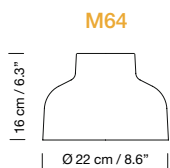

M64

M64 lampshade	Drawing	Code	ex-VAT
Polished aluminium	M64	M6403	170 €
Polished brass	M64	M6404	170 €
Off white	M64	M6406	170 €
Ultramarine blue	M64	M6407	170 €
Vanilla	M64	M6408	170 €
English green	M64	M6409	170 €
Pure red	M64	M6410	170 €
Soft stone	M64	M6411	170 €
Deep black	M64	M6412	170 €
Reddish orange	M64	M6413	170 €