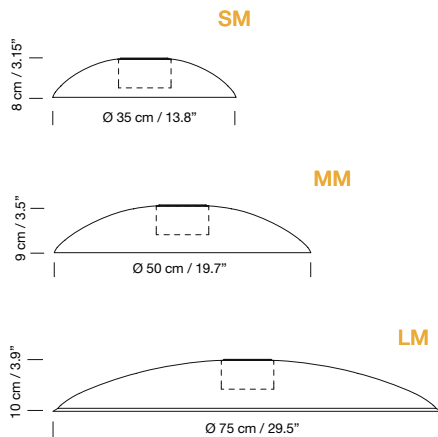

HedHat Plate

HeadHat Plate lampshade	Drawing	Code	ex-VAT
White metallic S	SM	HATS02	220 €
Hematite red metallic S	SM	HATS05	220 €
White metallic M	MM	HATM02	250 €
Hematite red metallic M	MM	HATM05	250 €
White metallic L	LM	HATL02	375 €
Hematite red metallic L	LM	HATL05	375 €

M64

M64 lampshade	Drawing	Code	ex-VAT
Polished aluminium	M64	M6403	170 €
Polished brass	M64	M6404	170 €
Off white	M64	M6406	170 €
Ultramarine blue	M64	M6407	170 €
Vanilla	M64	M6408	170 €
English green	M64	M6409	170 €
Pure red	M64	M6410	170 €
Soft stone	M64	M6411	170 €
Deep black	M64	M6412	170 €
Reddish orange	M64	M6413	170 €