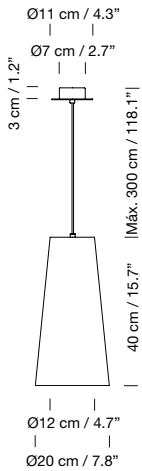

1993

Sísísí cónicas largas MT2

Gabriel Ordeig Cole

Lampshade: Stitched beige parchment		Code	ex-VAT
Metallic Sísísí canopy	Cable		
Satin nickel	Black	MT2PA01	230 €
Textured white finish	White	MT2PA02	225 €
Textured white finish	Black	MT2PA03	225 €
Textured black finish	Black	MT2PA04	235 €

Light source	Code	ex-VAT
LED bulb: 11 W - 2.700 K	6BOM41	30 €

Canopy suitable for side entry adaptor (p. 147).

Weight: 0,2 Kg / 0.4 lb

Recommended light source (not included):

LED bulb: 11 W / E27 / (Max. hgt. 155 mm / 6.1")

1983