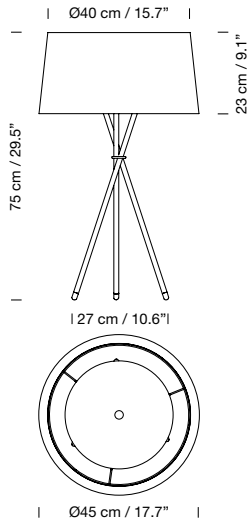

2002

Tripode G6

Santa & Cole Team

Ribbon lampshade

	Code	ex-VAT
Natural	TRITB01	495 €
Red-amber	TRITB02	495 €
Black	TRITB03	495 €
Tile Raw Color	TRITB04	520 €
Mustard Raw Color	TRITB05	520 €
Green Raw Color	TRITB06	520 €
Diplomática stripe	TRITB07	520 €
Bretona stripe	TRITB08	520 €

Black metal structure.
Black metal top diffuser.
Dimmer included.

Light source included (dimmable):

LED bulb: 11 W / E27 / (Max. hgt. 130 mm / 5.1")

1969