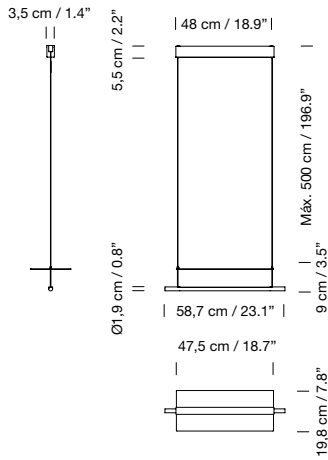

**Light source included (dimmable):**

Built-in LED: 44 W

2023  
**Lámina Dorada 45**  
 Antoni Arola

**New product**

**Dimming**

0-10V

DALI

**Code**