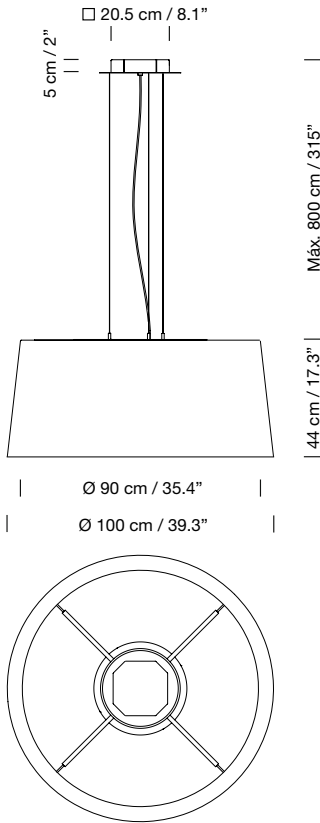

2013 GT1000

Santa & Cole Team

Ribbon lampshade

	Code	ex-VAT
Natural	GTMPA01	3.195 €
Red-amber	GTMPA02	3.195 €
Black	GTMPA03	3.195 €
Tile Raw Color	GTMPA04	3.295 €
Mustard Raw Color	GTMPA05	3.295 €
Green Raw Color	GTMPA06	3.295 €

Capsule with LED module, translucent white diffuser and heat sink with black matte finish.

Black metallic circular canopy.

Lower disc in white translucent : Ø 83 cm / 32.7".

Suitable for dimming 1-10V. (Not included external dimmer switch 1-10V).

Electric cable length: 8 m / 315"

Weight: 12 Kg / 26.5 lb

Light source included (dimmable):

Built-in LED: 78 W