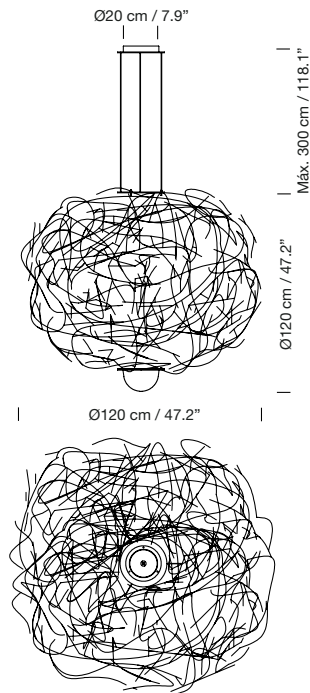

1999

Liceo 120

Lluís Dilmé, Xavier Fabrè,
Eulàlia Serra, Ignasi de Solà-Morales

Description

Satin brass structure. Bronze net lampshade.

Code

LICPB01

ex-VAT

17.950 €

Circular polished brass canopy included.
Electric cable length: 3 m / 118.1"
Weight: 45 kg / 99.2 lb

Light source included:

3 X LED bulb: 11 W / E27 / (Max. hgt. 155 mm / 6.1")