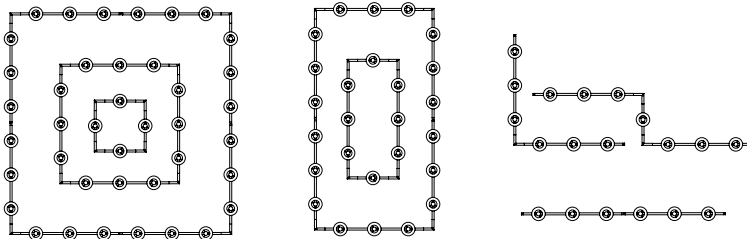

1990

Sistema Fonda

Gabriel Ordeig Cole

Lampshades

P1

P2

M1

Structure

B

C

D

E

F

Examples of composition

Satin nickel tubular structure with natural beech wood supports for 1 or 3 lampshades.

S&C satin nickel metallic canopy for side entry adaptor (p. 147).

Maximum 1200 W per line (6A). One connection per line.

Weight structure for 3 lampshades (without lampshade): 2.7 kg / 5.9 lb

Weight structure for 18 lampshades (without lampshade): 13 kg / 29 lb

Light source included:

1 x / 3 x LED bulb: 11 W / E27 / (Max. hgt. 115 mm / 4.5")