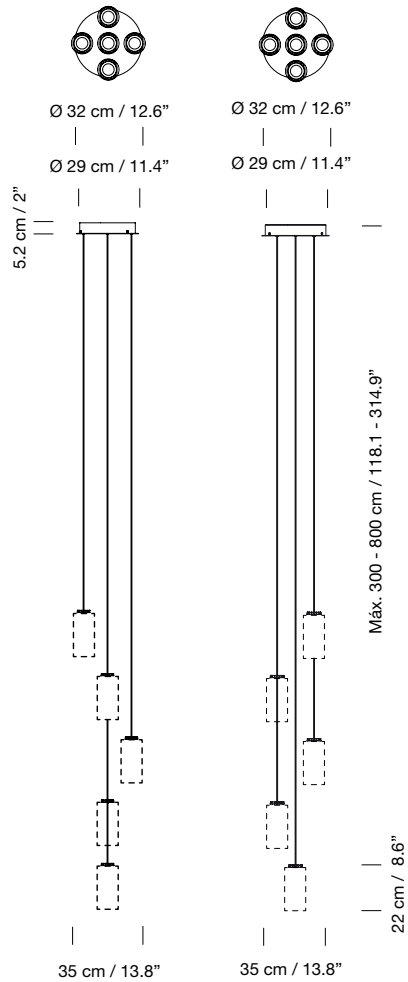

2017 Cirio Cascada 5

Antoni Arola

Spiral
composition

Random
composition

Lampshades