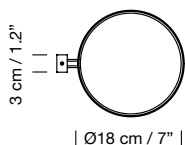

1962 Wally Cestita

Miguel Milá

Matte metallic structure	Code	ex-VAT
Black	WALWA01	370 €
White grey	WALWA02	370 €

White opal glass lampshade.
Suitable for outdoor use.

Light source included:
LED bulb: 4,8 W / E27 / (Max. hgt. 105 mm / 4.1")