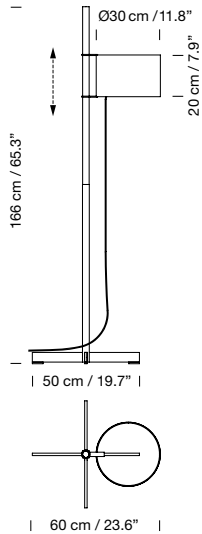

1961 TMM

Miguel Milá

Wood structure	Parchment lampshade	Code	ex-VAT
Beech	Beige	TMMSA01	665 €
	White	TMMSA02	665 €
	White with upper diffuser ^[1]	TMMSA03	715 €
Cherry	Beige	TMMSA04	690 €
	White	TMMSA05	690 €
	White with upper diffuser ^[1]	TMMSA06	740 €
Walnut	Beige	TMMSA07	735 €
	White	TMMSA08	735 €
	White with upper diffuser ^[1]	TMMSA09	785 €
Natural oak	Beige	TMMSA10	690 €
	White	TMMSA11	690 €
	White with upper diffuser ^[1]	TMMSA12	740 €
Black oak	Beige	TMMSA13	690 €
	White	TMMSA14	690 €
	White with upper diffuser ^[1]	TMMSA15	740 €

Rotating height-adjustable lampshade.

The lampshade is delivered with cable, bulb socket and fastening system to the structure.

The light is switched on/off by pulling softly from the cable.

^[1] White translucent methacrylate upper diffuser for energy saving bulbs only.

Contract version available for this product. Contact us for further details.

Light source included:

LED bulb: 11 W / E27 / (Max. hgt. 125 mm / 4.9")