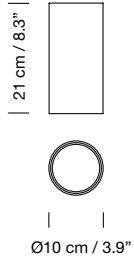

2010
Cirio Circular L
Antoni Arola

Lampshades

PP