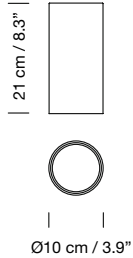

2010
Cirio Oval
Antoni Arola

Lampshades

PP