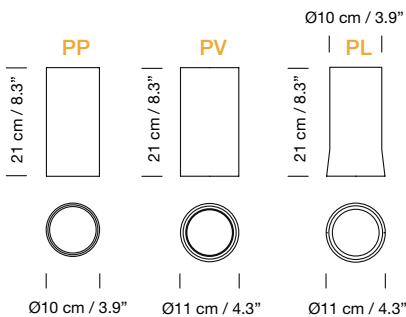

Lampshades

Examples of composition

	ex-VAT
CIF11 + 12 HEL03 + 12 CIP01	4.180 €
CIF22 + 6 HEL08 + 6 CIP05	2.715 €
CIF12 + 8 HEL08 + 8 CIP06	4.280 €

Lampshade	Code	ex-VAT
White porcelain (PP)	CIP01	150 €
White opal glass (PV)	CIP05	150 €
Polished brass (PL)	CIP06	270 €

Multiple canopy	Dimming	Code	ex-VAT
Black surface	1-10 V	CIF11	760 €
	DALI	CIF11-DALI	760 €
White surface	1-10 V	CIF12	760 €
	DALI	CIF12-DALI	760 €
White built-in	1-10 V	CIF22	795 €
	DALI	CIF22-DALI	795 €

LED capsule with electric black cable	Code	ex-VAT
3 m / 118.1"	HEL03	135 €
8 m / 315"	HEL08	170 €

Capsule with LED module, translucent white diffuser and heat sink with black matte finish.
Circular ceiling plate with power supply incorporated for a minimum of 6 and a maximum of 12 light sources.
Suitable for dimming 1-10V / DALI.
(Not included external dimmer switch 1-10V / DALI).
Electric cable length: 3 m / 118.1" - 8 m / 315"
Weight (with porcelain lampshade): 8 Kg / 17.5 lb

Light sources included (dimmable):

Built-in LED: 7,7 W