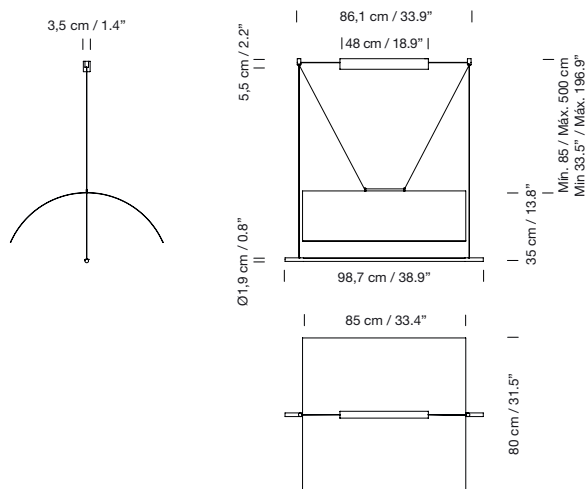

**Light source included (dimmable):**

Built-in LED: 44 W

2023  
**Lámina Dorada 45**  
 Antoni Arola

**New product**

**Dimming**

0-10V

DALI

**Code**