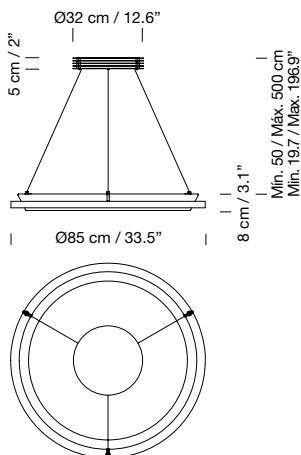

1997 Nimba 90

Antoni Arola

Stainless steel structure	Dimming	Code	ex-VAT
Matte finish	1-10V	NIMPB01	3.405 €
	DALI	NIMPB01D	3.405 €
Golden finish	1-10V	NIMPB02	3.505 €
	DALI	NIMPB02D	3.505 €

White PVC lampshade.

Black metallic circular canopy included with power supply incorporated.

Suitable for dimming 1-10V / DALI.

(Not included external dimmer switch 1-10V / DALI).

Electric cable length: 5 m / 196.9"

Weight: 9,5 kg / 20.9 lb

Light source included (dimmable):

Built-in LED: 65 W