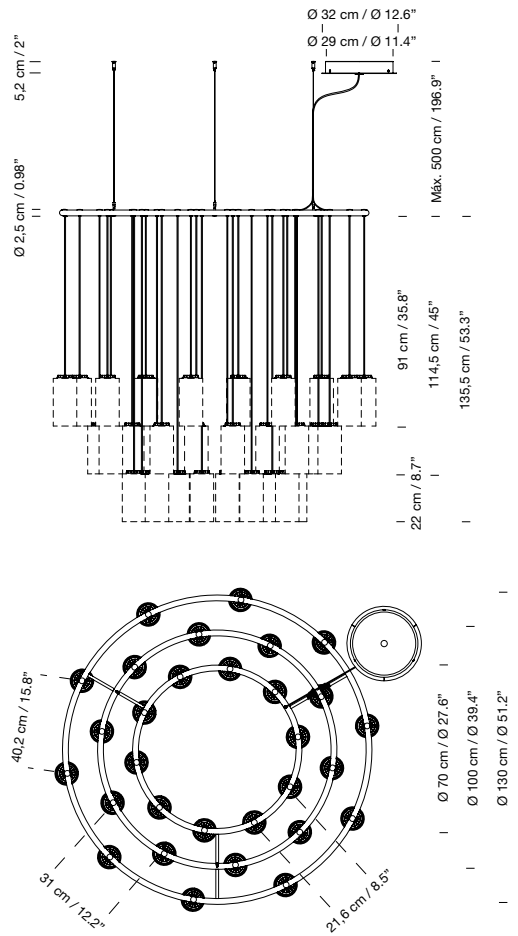

2015
Cirio Chandelier M
Antoni Arola

A

B