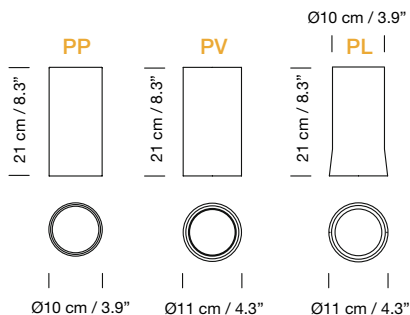

Electric cable length: 3 m / 118.1" - 8 m / 315"

Weight (with porcelain lampshade):

3 m: 12 Kg / 26.5 lb

8 m: 14 Kg / 30.9 lb

Lampshades

Light sources included (dimmable):

Built-in LED: 83 W