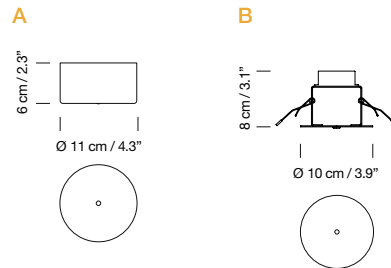

Canopies

Lampshade: White ceramic

Code

ex-VAT

Surface canopy

Built-in canopy

Not dimmable

Dimmable 1-10V [1]

Dimmable DALI [1]

Not dimmable

Black

White

Black

White

Black

White

White

3 m / 118.1"

HHBPA01

360 €

8 m / 315"

HHBPA02

395 €

3 m / 118.1"

HHBPA03

360 €

8 m / 315"

HHBPA04

395 €

3 m / 118.1"

HHBPA05

395 €

8 m / 315"

HHBPA06

430 €

3 m / 118.1"

HHBPA07

395 €

8 m / 315"

HHBPA08

430 €

3 m / 118.1"

HHBPA05D

395 €

8 m / 315"

HHBPA06D

430 €

3 m / 118.1"

HHBPA07D

395 €

8 m / 315"

HHBPA08D

430 €

3 m / 118.1"

HHBPA09

375 €

8 m / 315"

HHBPA10

410 €

LED capsule with electric black cable