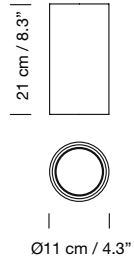

2010
Cirio Circular L
Antoni Arola

Lampshades

PP

PV

PL

Lampshade	Matte black metal canopy	Code	ex-VAT
White porcelain (PP)	Circular. Dimming DALI / DSI / SWITCH DIM	CIRPC01	14.515 €
	Rectangular. Dimming 1-10V	CIRPC02	14.530 €
	Rectangular. Dimming DALI	CIRPC02D	14.530 €
White opal glass (PV)	Circular. Dimming DALI / DSI / SWITCH DIM	CIRPC03	14.515 €
	Rectangular. Dimming 1-10V	CIRPC04	14.530 €
	Rectangular. Dimming DALI	CIRPC04D	14.530 €
Polished brass (PL)	Circular. Dimming DALI / DSI / SWITCH DIM	CIRPC05	19.555 €
	Rectangular. Dimming 1-10V	CIRPC06	19.570 €
	Rectangular. Dimming DALI	CIRPC06D	19.570 €

Circular canopy