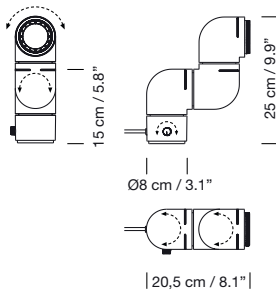

Tatu

André Ricard

Orientable structure

White grey

Code

TATTA01

ex-VAT

400 €

Pure red

TATTA02

400 €

Glossy ABS plastic structure.

Applications: table or wall lamp.

Adjustable focal length from 30° to 50°.

Adjustable light intensity 0% to 100%.

Dimmer and switch incorporated into the luminaire.

Light source included (dimmable):

Built-in LED: 6 W