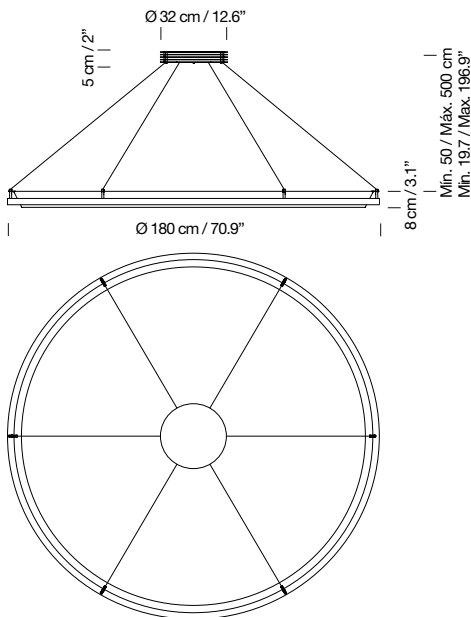

1997 Nimba 180

Antoni Arola

Stainless steel structure

structure	Dimming	Code	ex-VAT
Matte finish	1-10V	NIMPD01	8.745 €
	DALI	NIMPD01D	8.745 €
Golden finish	1-10V	NIMPD02	9.545 €
	DALI	NIMPD02D	9.545 €

White PVC lampshade.

Black metallic circular canopy included with power supply incorporated.

Suitable for dimming 1-10V / DALI.

(Not included external dimmer switch 1-10V / DALI).

Electric cable length: 5 m / 196.9"

Weight: 17 kg / 37.5 lb

Light source included (dimmable):

Built-in LED: 140 W