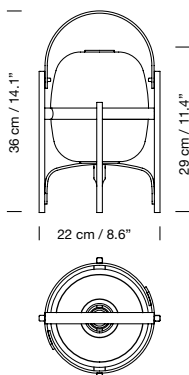

1962
Cestita
Miguel Milá

Lampshade

White opal polyethylene

Code

CESTB01

ex-VAT

365 €

White opal glass

CESTB02

365 €

Cherry wood structure.

Light source included:

LED bulb: 4,8 W / E27 / (Max. hgt. 105 mm / 4.1")

Maximum bulb diameter: 60 mm / 2.36"