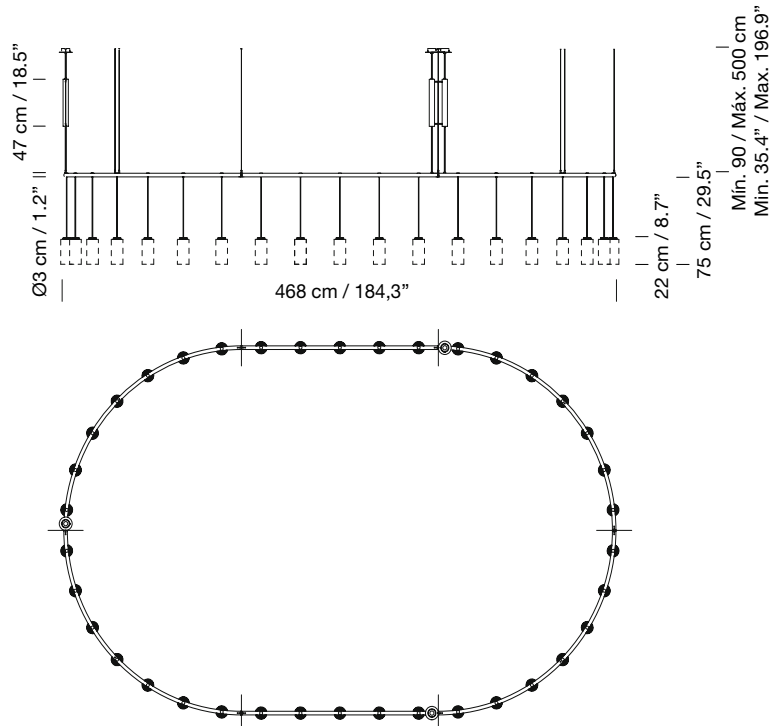

Circular canopy

2010  
**Cirio Oval**  
 Antoni Arola

Capsule with LED module, translucent white diffuser and heat sink with black matte finish.  
 Combination of the linear and circular M (ø 300 cm / 118.1") models.  
 Matte black aluminium structure.  
 Suitable for dimming. (Not included external dimmer switch).  
 Electric cable length: 5 m / 196.9"  
 Weight (with porcelain lampshade): 46 Kg / 101.4 lb