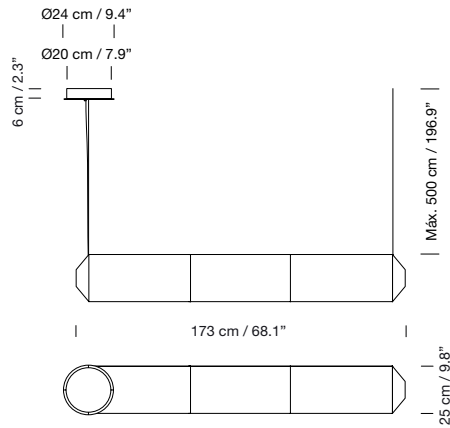

2017

Tekiò Horizontal P3

Anthony Dickens

New dimming adjustment

Canopy	Dimming	Drawing	Code	ex-VAT
Circular	1-10V	A	TKHPC01	2.440 €
	DALI	A	TKHPC01D	2.440 €
Rectangular	1-10V	B	TKHPC02	2.440 €
	DALI	B	TKHPC02D	2.440 €

Metal P3 structure.

Washi Japanese paper P3 shade.

White grey metallic canopy with power supply incorporated.

Suitable for dimming 1-10V / DALI.

(Not included external dimmer switch 1-10V / DALI).

Dim to Warm control 2200K – 2700K.

Electric cable length: 5 m / 196.9"

Weight: 6 Kg / 13.2 lb

Light source included (dimmable):

Built-in LED: 100 W

A