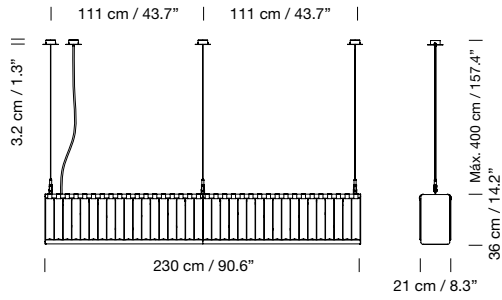

2014
Línea Estadio
Miguel Milá

A

B

C

D