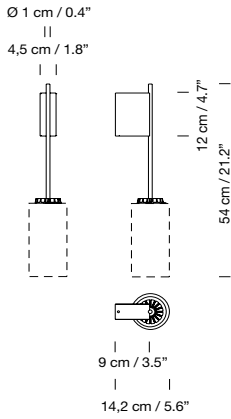

2021 Cirio

Antoni Arola