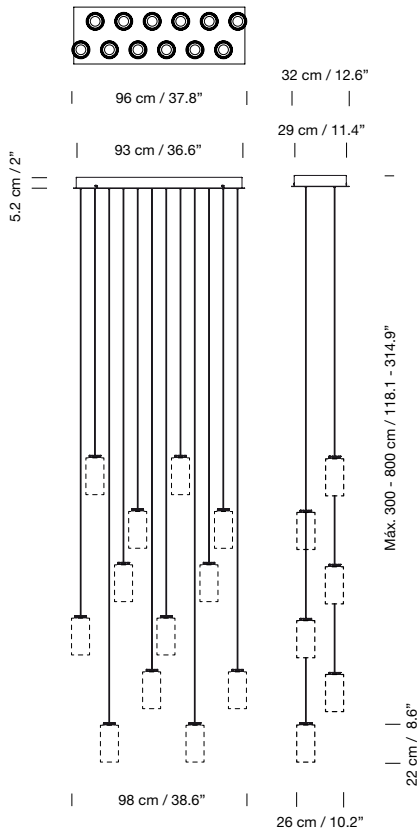

2017 Cirio Cascada 12

Antoni Arola