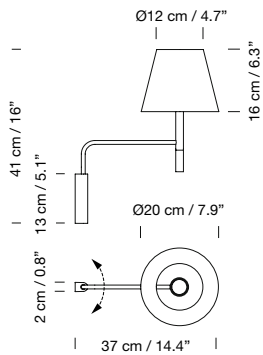

1995 BC3

Santa & Cole Team

Lampshade	Code	ex-VAT
Stitched beige parchment	BC3WA01	395 €
Natural ribbon	BC3WA02	395 €
Red-amber ribbon	BC3WA03	395 €
Black ribbon	BC3WA04	395 €
Tile Raw Color ribbon	BC3WA05	400 €
Mustard Raw Color ribbon	BC3WA06	400 €
Green Raw Color ribbon	BC3WA07	400 €

Satin nickel structure with rotating arm and beech wood handle.

Light source included:

LED bulb: 4,8 W / E27 / (Max. hgt. 105 mm / 4.1")