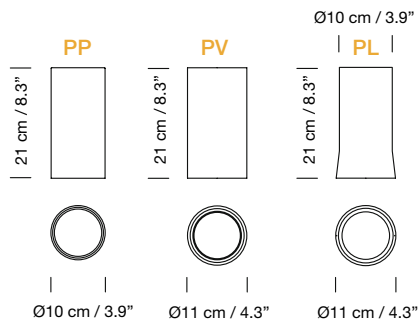

Lampshades