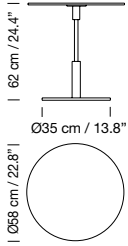

1991 Diana alta Table

Federico Correa
Alfonso Milá
Miguel Milá