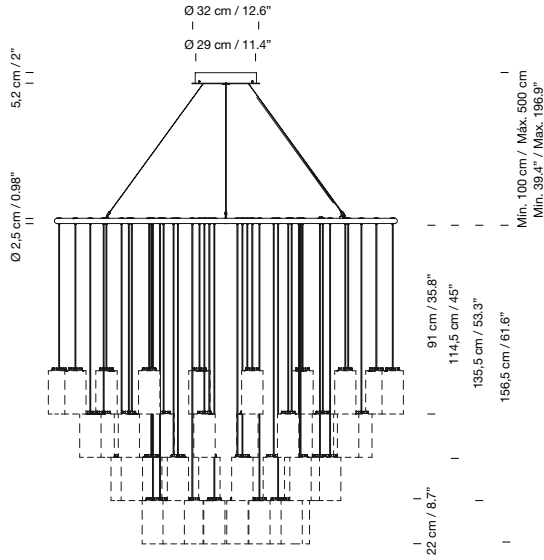

2015
Cirio Chandelier L
Antoni Arola

A