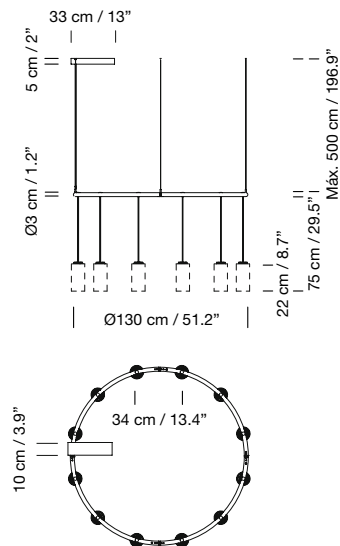

Rectangular canopy