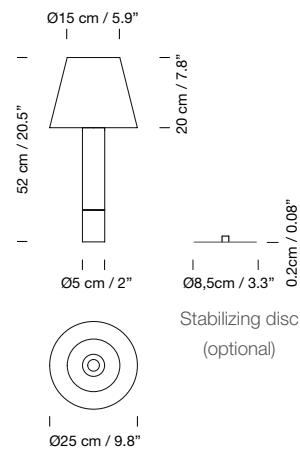

1987 Básica M1

Santiago Roqueta,
Santa & Cole Team

Lampshade: Stitched beige parchment

	Code	ex-VAT
Base	Stabilizing disc	
Nickel	–	BASTA01 400 €
Nickel	Nickel	BASTA02 450 €
Bronze	–	BASTA03 400 €
Bronze	Bronze	BASTA04 450 €

Lampshade: Natural ribbon

	Code	ex-VAT
Base	Stabilizing disc	
Nickel	–	BASTA05 400 €
Nickel	Nickel	BASTA06 450 €
Bronze	–	BASTA07 400 €
Bronze	Bronze	BASTA08 450 €