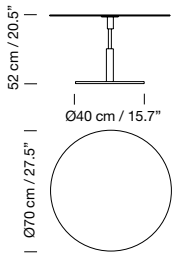

1991 Diana baja Table

Federico Correa
Alfonso Milá
Miguel Milá

Description	Code	ex-VAT
Satin nickel structure. Tempered glass top.	DIAFB01	1.120 €

CE