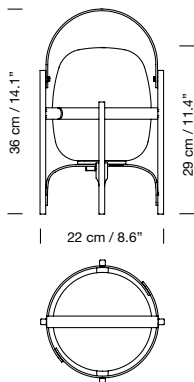

2020 Cestita Alubat

Miguel Milá

New colour

Aluminium structure	Code	ex-VAT
Black	CESTF01	560 €
English green	CESTF03	560 €
Reddish orange	CESTF04	560 €

White opal polyethylene lampshade.

Lithium battery.

Switch incorporated into the luminaire with 3 intensity levels.

Suitable for outdoor use.

Power range:

- 5h on high power
- 12h on medium power
- 24h on minimum power

Includes charger.

Battery charging time: 6.5h

Suitable for outdoor use.

Light source included (dimmable):

Built-in LED: 2,5 W

CE III IP 65