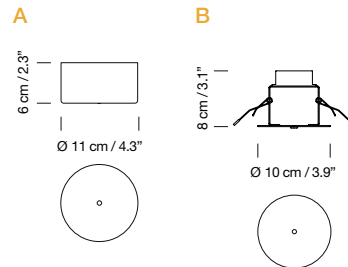

**Light source included:**  
 Not dimmable: Built-in LED: 3,7 W  
 Dimmable: Built-in LED: 7,7 W

Canopies

Lampshade: White metallic							Code	ex-VAT
Surface canopy						Built-in canopy		
Not dimmable		Dimmable 1-10V [1]		Dimmable DALI [1]		Not dimmable		
Black	White	Black	White	Black	White	White		
3 m / 118.1"						<b>HHPPB01</b>	<b>545 €</b>	
8 m / 315"						<b>HHPPB02</b>	<b>580 €</b>	
3 m / 118.1"						<b>HHPPB03</b>	<b>545 €</b>	
8 m / 315"						<b>HHPPB04</b>	<b>580 €</b>	
3 m / 118.1"						<b>HHPPB05</b>	<b>580 €</b>	
8 m / 315"						<b>HHPPB06</b>	<b>615 €</b>	
3 m / 118.1"						<b>HHPPB07</b>	<b>580 €</b>	
8 m / 315"						<b>HHPPB08</b>	<b>615 €</b>	
3 m / 118.1"						<b>HHPPB05D</b>	<b>580 €</b>	
8 m / 315"						<b>HHPPB06D</b>	<b>615 €</b>	
3 m / 118.1"						<b>HHPPB07D</b>	<b>580 €</b>	
8 m / 315"						<b>HHPPB08D</b>	<b>615 €</b>	
3 m / 118.1"						<b>HHPPB09</b>	<b>560 €</b>	
8 m / 315"						<b>HHPPB10</b>	<b>595 €</b>	