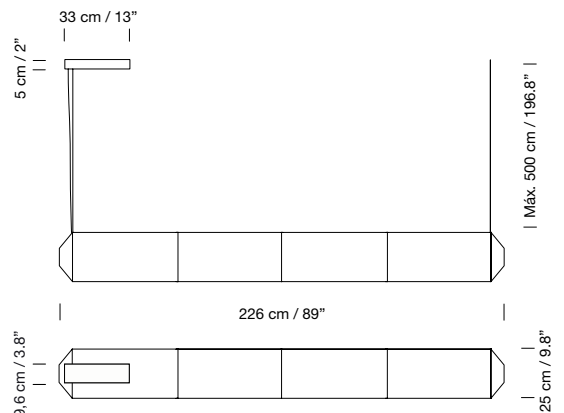

Electric cable length: 5 m / 196.9"

Weight: 7,5 Kg / 16.5 lb

**Light source included (dimmable):**

Built-in LED: 120 W

A

B

2017  
**Tekiò Circular P4**  
 Anthony Dickens

**New dimming adjustment**