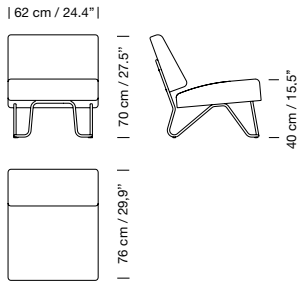

1950 Ibiza Lounge Chair

Germán Rodríguez Arias

Upholstered	Code	ex-VAT
Customer's fabric	IBIFA01	1.155 €
Tela Gabriel Step or Gabriel Select	IBIFA02	1.730 €
Tela Gabriel Passion, Gabriel Focus or Gabriel Focus Melange	IBIFA03	1.650 €
Tela Gabriel Savoy or Gabriel Comfort+	IBIFA04	2.320 €

Chrome-plated steel tube structure.

Plain fabric measures: 1,40 m / 1.53 yd long (70 cm / 0.76 yd seat and 70 cm / 0.76 yd back) and 1,40 m / 1.53 yd wide.

On special request also available in CMHR foam with a 5% price increase.