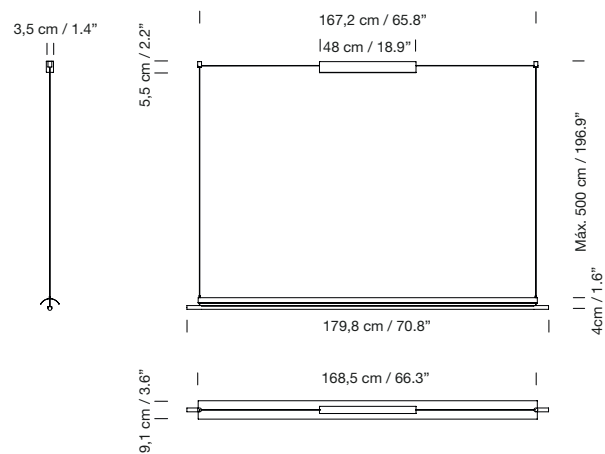

2018
Lámina 165
Antoni Arola

Dimming	Code	ex-VAT
0-10V	LAMPE01	1.150 €
DALI	LAMPE01D	1.150 €

White grey metallic shade with glossy finish (exterior).
Black metal structure with matte finish.
Suitable for dimming 0-10V / DALI.
(Not included external dimmer switch 0-10V / DALI).
Electric cable length: 5 m / 196.9"
Weight: 3,8 Kg / 8.4 lb

Light source included (dimmable):

Built-in LED: 54 W