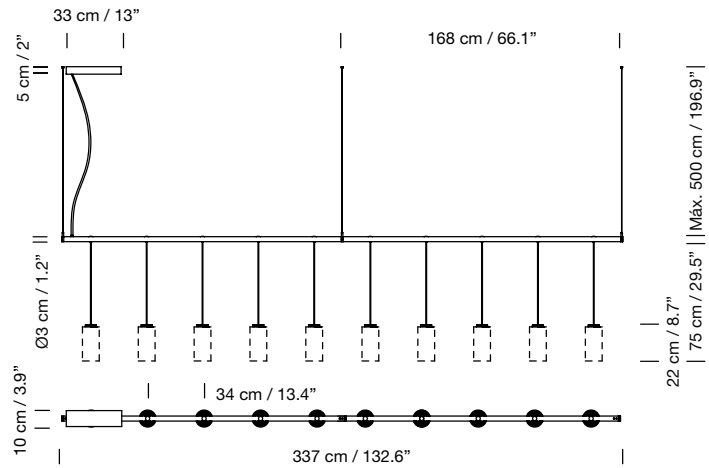

Rectangular canopy