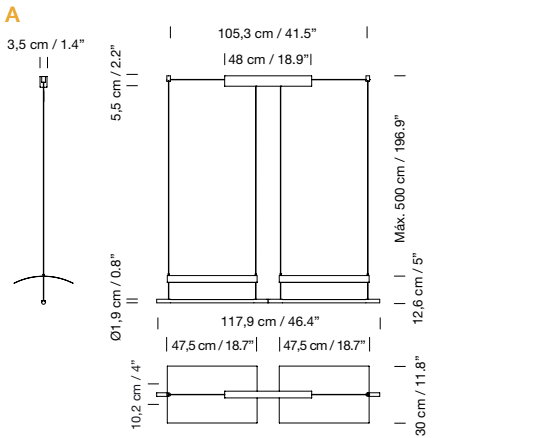

2018 Sistema Lámina 45

Antoni Arola

Modules	Dimming	Drawing	Code	ex-VAT
2 modules	0-10V	A	LAMPB01	1.300 €
	DALI	A	LAMPB01D	1.300 €
3 modules	0-10V	B	LAMPB02	2.050 €
	DALI	B	LAMPB02D	2.050 €
4 modules	0-10V	C	LAMPB03	2.800 €
	DALI	C	LAMPB03D	2.800 €

White grey metallic shade with glossy finish (exterior).

Black metal structure with matte finish.

Suitable for dimming 0-10V / DALI.

(Not included external dimmer switch 0-10V / DALI).

Electric cable length: 5 m / 196.9"

Weights:

2 modules: 4 kg / 8.8 lb

3 modules: 7 kg / 15.4 lb

4 modules: 10 kg / 22 lb

Contact Santa & Cole team for other configurations.

Light source included (dimmable):

2 modules: Built-in LED: 31 W

3 modules: Built-in LED: 49 W

4 modules: Built-in LED: 67 W