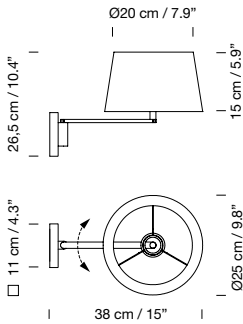

1964
Americana
Miguel Milá

Description

Satin nickel structure. White linen lampshade.

Code

AMEWA01

ex-VAT

440 €

Rotating arm.

Light source included:

LED bulb: 4,8 W / E27 / (Max. hgt. 105 mm / 4.1")