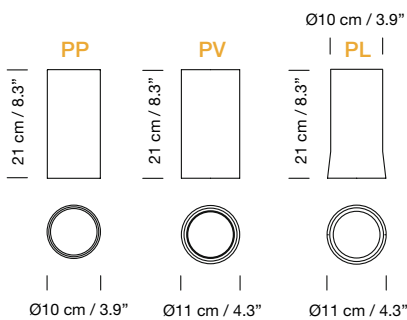

Lampshades