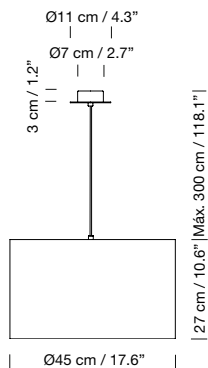

1993

Sísís cilíndricas GT2

Santa & Cole Team

Lampshade: Natural ribbon		Code	ex-VAT
Metallic Sísís canopy	Cable		
Satin nickel	Black	GT2PA01	305 €
Textured white finish	White	GT2PA02	300 €
Textured white finish	Black	GT2PA03	300 €
Textured black finish	Black	GT2PA04	310 €
Satin nickel for 2 light sources	Black	GT2PA05	385 €
Textured white finish for 2 light sources	White	GT2PA06	365 €
Textured white finish for 2 light sources	Black	GT2PA07	365 €
Textured black finish for 2 light sources	Black	GT2PA08	365 €

Lampshade: Red-amber ribbon		Code	ex-VAT
Metallic Sísís canopy	Cable		
Satin nickel	Black	GT2PA09	305 €
Textured white finish	White	GT2PA10	300 €
Textured white finish	Black	GT2PA11	300 €
Textured black finish	Black	GT2PA12	310 €
Satin nickel for 2 light sources	Black	GT2PA13	385 €
Textured white finish for 2 light sources	White	GT2PA14	365 €
Textured white finish for 2 light sources	Black	GT2PA15	365 €
Textured black finish for 2 light sources	Black	GT2PA16	365 €

Lampshade: Black ribbon		Code	ex-VAT
Metallic Sísís canopy	Cable		
Satin nickel	Black	GT2PA17	305 €
Textured white finish	White	GT2PA18	300 €
Textured white finish	Black	GT2PA19	300 €
Textured black finish	Black	GT2PA20	310 €
Satin nickel for 2 light sources	Black	GT2PA21	385 €
Textured white finish for 2 light sources	White	GT2PA22	365 €
Textured white finish for 2 light sources	Black	GT2PA23	365 €
Textured black finish for 2 light sources	Black	GT2PA24	365 €