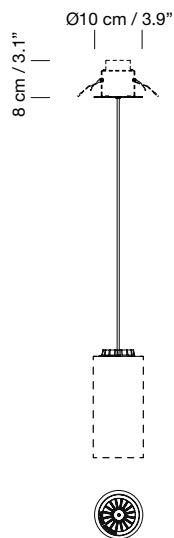

Built-in canopy

Capsule with LED module, translucent white diffuser and heat sink with black matte finish.

^[1] Suitable for dimming 1-10V / DALI.

(Not included external dimmer switch 1-10V / DALI).

Electric cable length: 3 m / 118.1" - 8 m / 315"

Weight (with porcelain lampshade): 1,1 Kg / 2.4 lb

Light source included:

Not dimmable: Built-in LED: 3,7 W

Dimmable: Built-in LED: 7,7 W