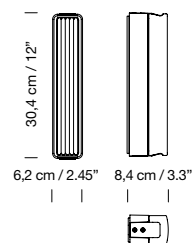

2023 Estadio Singular

Miguel Milá

Metallic structure

Textured black

Dimming

1-10V

DALI

Code

ESTWB01

ESTWB01D

ex-VAT

420 €

420 €

White

1 - 10 V

DALI

ESTWB02

ESTWB02D

420 €

420 €

Glass block shade.
Suitable for dimming 1-10V / DALI.
(Not included external dimmer switch 1-10V / DALI).
Weight: 2,5 kg / 5.5 lb

Light source included (dimmable):

Built-in LED: 4,8 W