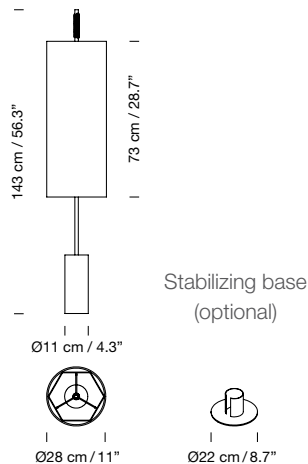

Dórica

Jordi Miralbell,
Mariona Raventós

Metal structure with dark brown finish	Code	ex-VAT
Cylindrical base	DORSA01	1.190 €
Cylindrical base with stabilizing disc	DORSA02	1.410 €

Natural ribbon lampshade.

Dimmer included.

Light source included (dimmable):

3 x LED bulb: 7,5 W / E27 / (Max. hgt. 130 mm / 5.1")