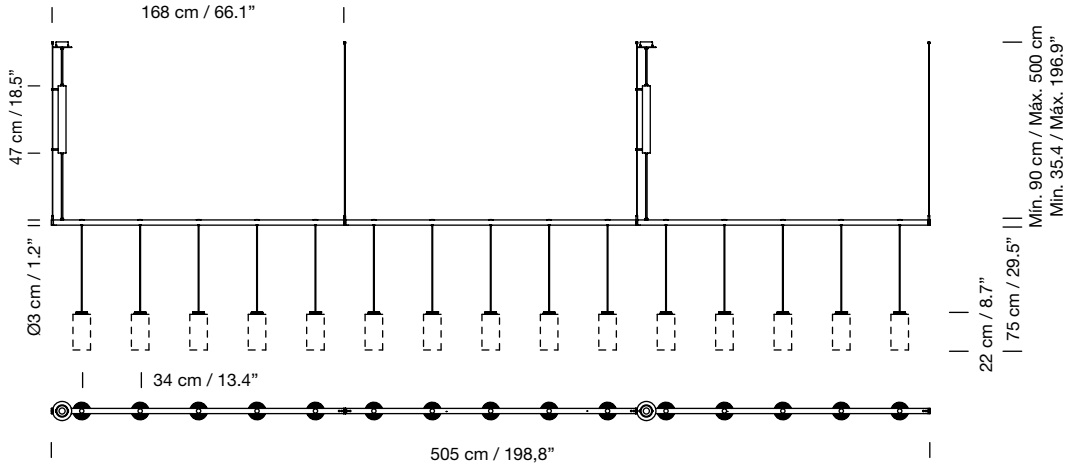

2010 Cirio Lineal 3 modules

Antoni Arola

Circular canopy