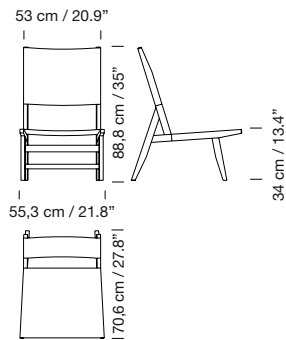

1953
Barceloneta
Federico Correa
Alfonso Milá

New product

Description

Natural varnished beech wood structure. White fabric backrest. Leather seat.

Code

BARFA01

ex-VAT

1.575 €

CE