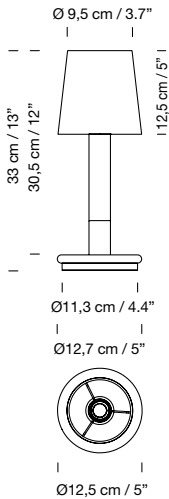

Básica Mínima Batería

Santiago Roqueta,
Santa & Cole Team

Lampshade	Code	ex-VAT
Stitched beige parchment	BMBTA01	435 €
Natural ribbon	BMBTA02	435 €

Birch wood column.
Lithium battery.
Metallic base with bronze finish.
Switch incorporated into the luminaire with 2 levels of intensity.
Power Range:
- 7h on high power
- 14h on minimum power.
Includes contact charger.
Battery charging time: 5h.
To prevent degradation of the lamp, it should not be left outdoors permanently.

Light source included (dimnable):

LED bulb: (S&C DC bulb) 1 W