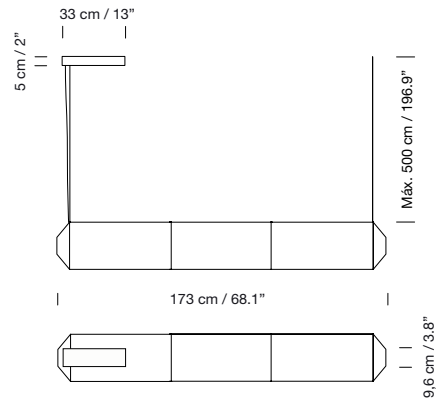

2017

Tekiò Horizontal P3

Anthony Dickens

New dimming adjustment

Canopy	Dimming	Drawing	Code	ex-VAT
Circular	1-10V	A	TKHPC01	2.440 €
	DALI	A	TKHPC01D	2.440 €
Rectangular	1-10V	B	TKHPC02	2.440 €
	DALI	B	TKHPC02D	2.440 €

Metal P3 structure.

Washi Japanese paper P3 shade.

White grey metallic canopy with power supply incorporated.

Suitable for dimming 1-10V / DALI.

(Not included external dimmer switch 1-10V / DALI).

Dim to Warm control 2200K – 2700K.

Electric cable length: 5 m / 196.9"

Weight: 6 Kg / 13.2 lb

Light source included (dimmable):

Built-in LED: 100 W

A

B