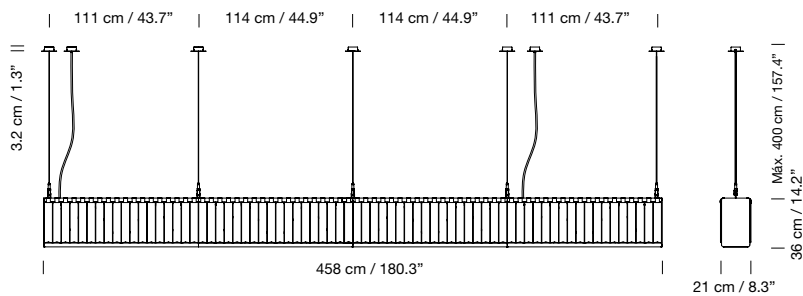

2014
Línea Estadio
Miguel Milá

A

B

C

D