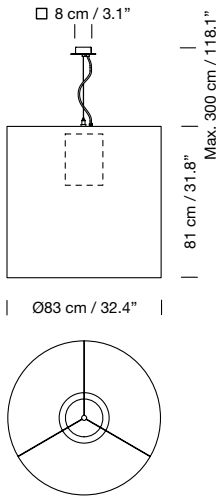

2003 Moaré X

Antoni Arola

Lampshade X	Code	ex-VAT
White	MOAPF01	1.315 €
Red	MOAPF02	1.315 €
Grey	MOAPF03	1.315 €
Black	MOAPF04	1.315 €

Structure with cylindrical acrylsatiné methacrylate diffuser.
Metallic graphite black square canopy included.
Polyester lampshade.
Electric cable length: 3 m / 118.1".
Weight: 6 kg / 13.2 lb

Light source included:

3 x LED bulb: 11 W / E27 / (Max. hgt. 130 mm / 5.1")