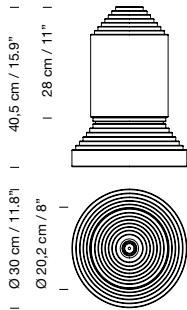

1971 Babel

Àngel Jové

Description

Alabaster column

Code

BABTA01

ex-VAT

875 €

Weight: 12,6 Kg. / 27.8 lb
Dimmer included.

Light source included (dimmable):

LED bulb: 11 W / E27 / (Max. hgt. 115 mm / 4.5")