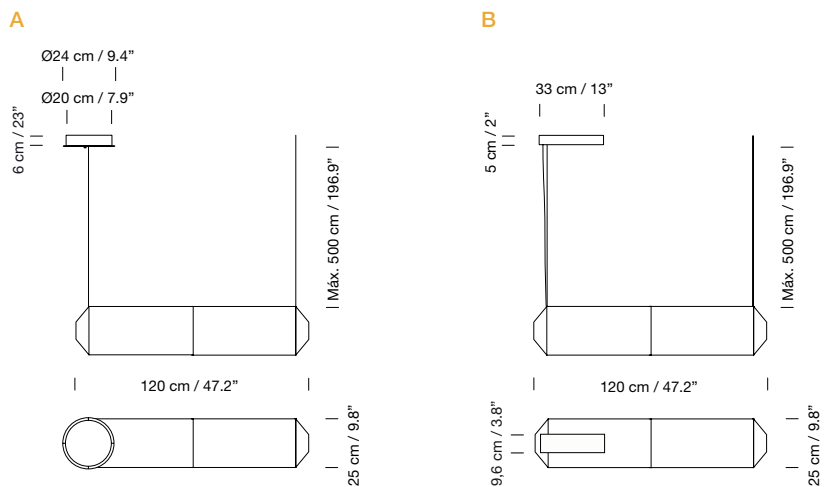

Electric cable length: 5 m / 196.9"

Weight: 4,5 Kg / 9.9 lb

Light source included (dimmable):

Built-in LED: 73 W

2017

**Tekiò Horizontal P3**

Anthony Dickens

**New dimming adjustment**