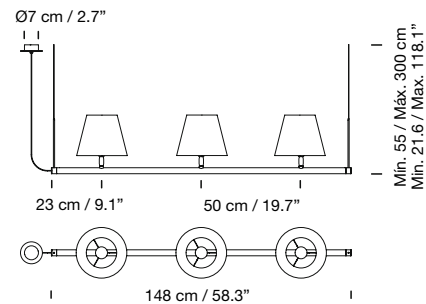

AM1

Lampshade P1	Drawing Code	ex-VAT
Stitched beige parchment	P1 PP101	80 €
Natural ribbon	P1 PP103	80 €
Red-amber ribbon	P1 PP105	80 €
Black ribbon	P1 PP106	80 €
Tile Raw Color ribbon	P1 PP107	85 €
Mustard Raw Color ribbon	P1 PP108	85 €
Green Raw Color ribbon	P1 PP109	85 €

Lampshade P2

Stitched beige parchment	P2 PP201	90 €
Natural ribbon	P2 PP203	95 €
White linen	P2 PP208	105 €

Lampshade M1

Stitched beige parchment	M1 PM101	85 €
Natural ribbon	M1 PM103	85 €
Red-amber ribbon	M1 PM105	85 €
Black ribbon	M1 PM106	85 €
Tile Raw Color ribbon	M1 PM107	95 €
Mustard Raw Color ribbon	M1 PM108	95 €
Green Raw Color ribbon	M1 PM109	95 €
White linen	M1 PML108	95 €

Structure

For 1 lampshade	B FON13	270 €
For 3 lampshades	C FON23	510 €

Connection

End	D FONF3	100 €
Intermediate	E FONU3	100 €
90° angle	F FONA3	145 €

Canopy

3 m / 118.1" electric cable	CSF01	20 €
S&C canopy	FSC13	100 €