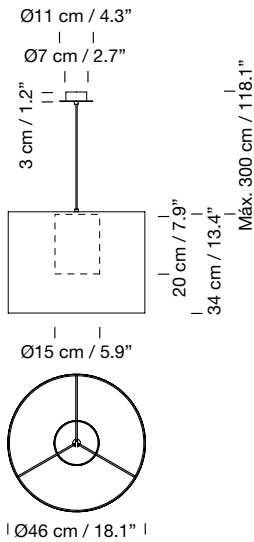

2017

Moaré Liviana M

Antoni Arola

Metallic Sisisí canopy	Cable	Code	ex-VAT
Satin nickel	Black	MOLPB01	460 €
Textured white finish	White	MOLPB02	455 €
Textured white finish	Black	MOLPB03	455 €
Textured black finish	Black	MOLPB04	465 €

Light source	Code	ex-VAT
LED bulb: 11 W - 2.700 K	6BOM41	30 €

White polyester lampshade. White parchment cylindrical diffuser.

Electric cable length: 3 m / 118.1"

Weight: 4,5 kg / 9.9 lb

Recommended light source (not included):

LED bulb: 11 W / E27 / (Max. hgt. 155 mm / 6.1")

1961