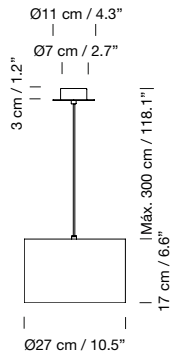

1993

Sísís cilíndricas PT2

Santa & Cole Team

Lampshade: Stitched beige parchment		Code	ex-VAT
Metallic Sísís canopy	Cable		
Satin nickel	Black	PT2PA01	215 €
Textured white finish	White	PT2PA02	210 €
Textured white finish	Black	PT2PA03	210 €
Textured black finish	Black	PT2PA04	220 €

Lampshade: Natural ribbon		Code	ex-VAT
Metallic Sísís canopy	Cable		
Satin nickel	Black	PT2PA05	215 €
Textured white finish	White	PT2PA06	210 €
Textured white finish	Black	PT2PA07	210 €
Textured black finish	Black	PT2PA08	220 €

Light source	Code	ex-VAT
LED bulb: 4,8 W - 2.700 K	6BOM45	10 €

Canopy suitable for side entry adaptor (p. 147).

Weight: 0,3 Kg / 0.7 lb

Recommended light source (not included):

LED bulb: 4,8 W / E27 / (Max. hgt. 105 mm / 4.1")