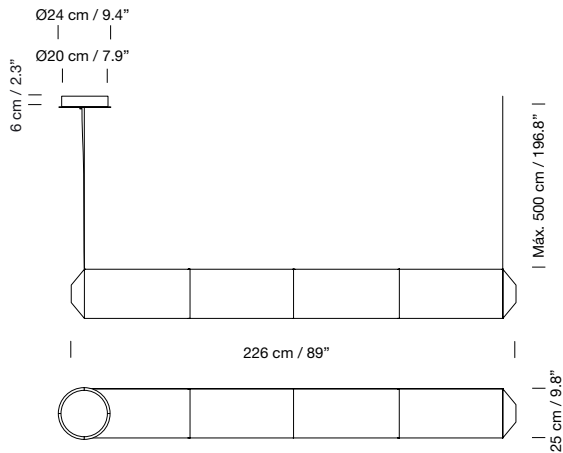

Electric cable length: 5 m / 196.9"

Weight: 7,5 Kg / 16.5 lb

**Light source included (dimmable):**

Built-in LED: 120 W

A

B

2017  
**Tekiò Circular P4**  
 Anthony Dickens

**New dimming adjustment**