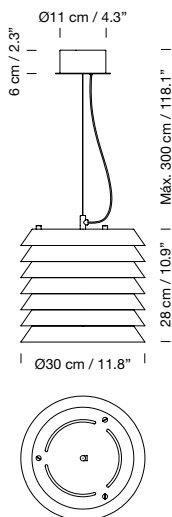

Maija 30

Ilmari Tapiovaara

Metallic lampshades

Matte white

Code

MAIPB01

ex-VAT

925 €

Diffuser in white translucent glass.

White metallic circular canopy included.

Suitable for dimming 1-10V. (Not included external dimmer switch 1-10V).

Electric cable length: 3 m / 118.1"

Weight: 2,9 kg / 6.4 lb

Light source included (dimmable):

Built-in LED: 8,4 W