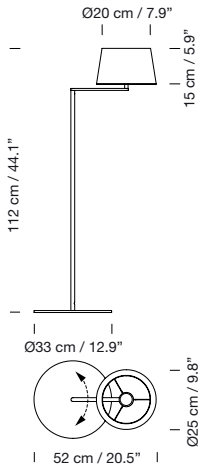

1964 Americana

Miguel Milá

Description

Satin nickel structure. White linen lampshade.

Rotating arm.

Light source included:

LED bulb: 4,8 W / E27 / (Max. hgt. 105 mm / 4.1")

Code

AMESA01

ex-VAT

655 €