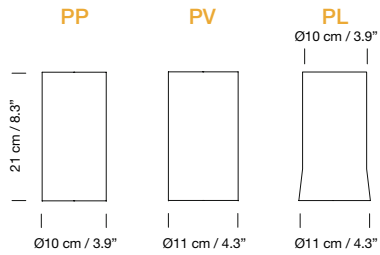

2013 HeadLed System

Santa & Cole Team

New colour

Cirio

Cirio lampshade	Drawing	Code	ex-VAT
White porcelain	PP	CIP01	150 €
White opal glass	PV	CIP05	150 €
Polished brass	PL	CIP06	270 €