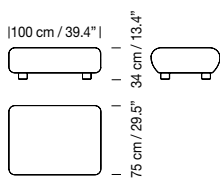

2010 Cadaqués Ottoman

Federico Correa
Alfonso Milá

Upholstered	Code	ex-VAT
Customer's fabric	CADFC01	1.450 €
Gabriel Step, Gabriel Select or Gabriel Grain fabric	CADFC02	2.295 €
Gabriel Passion, Gabriel Focus or Gabriel Focus Melange fabric	CADFC03	2.540 €
Gabriel Savoy or Gabriel Comfort+ fabric	CADFC04	2.595 €

Beech wood legs with a wenge colour finish.

Plain fabric measures: 1,80 m / 1.97 yd long

by 1,40 m / 1.53 yd wide.

On special request also available in CMHR foam with a 5% price increase.