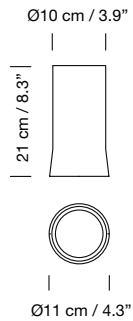

2010
Cirio Oval
Antoni Arola

Lampshades

PP

PV

PL

Lampshade	Matte black metal canopy	Code	ex-VAT
White porcelain (PP)	Circular: Dimming DALI / DSI / SWITCH DIM	CIRPD01	15.060 €
	Rectangular: Dimming 1-10V	CIRPD02	15.075 €
	Rectangular: Dimming DALI	CIRPD02D	15.075 €
White opal glass (PV)	Circular: Dimming DALI / DSI / SWITCH DIM	CIRPD03	15.060 €
	Rectangular: Dimming 1-10V	CIRPD04	15.075 €
	Rectangular: Dimming DALI	CIRPD04D	15.075 €
Polished brass (PL)	Circular: Dimming DALI / DSI / SWITCH DIM	CIRPD05	19.620 €
	Rectangular: Dimming 1-10V	CIRPD06	19.635 €
	Rectangular: Dimming DALI	CIRPD06D	19.635 €

Circular canopy