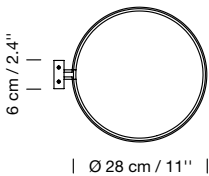

1962 Wally Cesta

Miguel Milá

Matte metallic structure	Code	ex-VAT
Black	WALWB01	610 €
White grey	WALWB02	610 €

White opal polyethylene lampshade.
Suitable for outdoor use.

Light source included:
LED bulb: 11 W / E27 / (Max. hgt. 130 mm / 5.1")