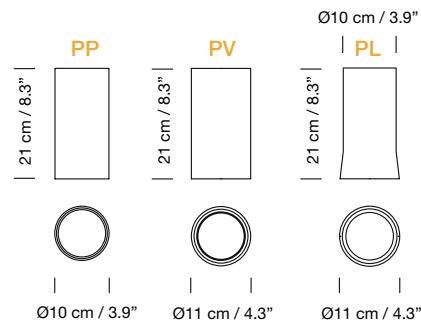

Lampshades

Lampshade: White porcelain (PP)

Code

ex-VAT

Surface canopy

Built-in canopy

Not dimmable

Dimmable 1-10V ^[1]

Dimmable DALI ^[1]

Not dimmable

Black

White

Black

White

Black

White

White

3 m / 118.1"

CISPA01

445 €

8 m / 315"

CISPA02

480 €

3 m / 118.1"

CISPA03

445 €

8 m / 315"

CISPA04

480 €

3 m / 118.1"

CISPA05

480 €

8 m / 315"

CISPA06

515 €

3 m / 118.1"

CISPA07

480 €

8 m / 315"

CISPA08

515 €

3 m / 118.1"

CISPA05D

480 €

8 m / 315"

CISPA06D

515 €

3 m / 118.1"

CISPA07D

480 €

8 m / 315"

CISPA08D

515 €

3 m / 118.1"

CISPA09

460 €

8 m / 315"

CISPA10

495 €

LED capsule with electric black cable