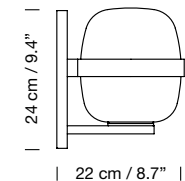

1962 Wally Cestita

Miguel Milá

Matte metallic structure	Code	ex-VAT
Black	WALWA01	370 €
White grey	WALWA02	370 €

White opal glass lampshade.
Suitable for outdoor use.

Light source included:
LED bulb: 4,8 W / E27 / (Max. hgt. 105 mm / 4.1")